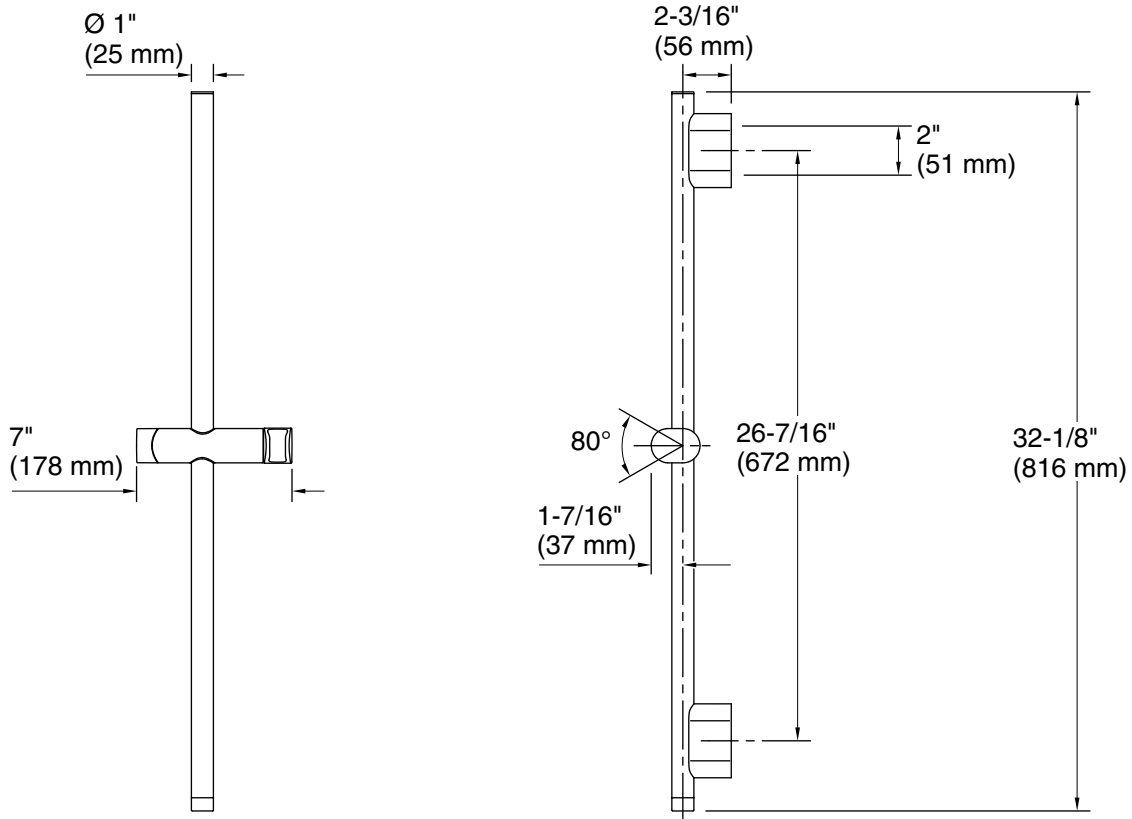

### Features

- 31½" (800 mm) adjustable slidebar supports a handshower at the desired height for a customized showering experience.

### Technical Information

All product dimensions are nominal.