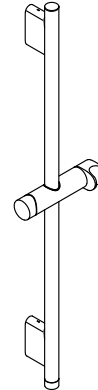

### Features

- 31½" (800 mm) adjustable slidebar supports a handshower at the desired height for a customized showering experience.

### Material

- Durable metal construction.
- KOHLER finishes resist corrosion and tarnishing.

### Technical Information

All product dimensions are nominal.