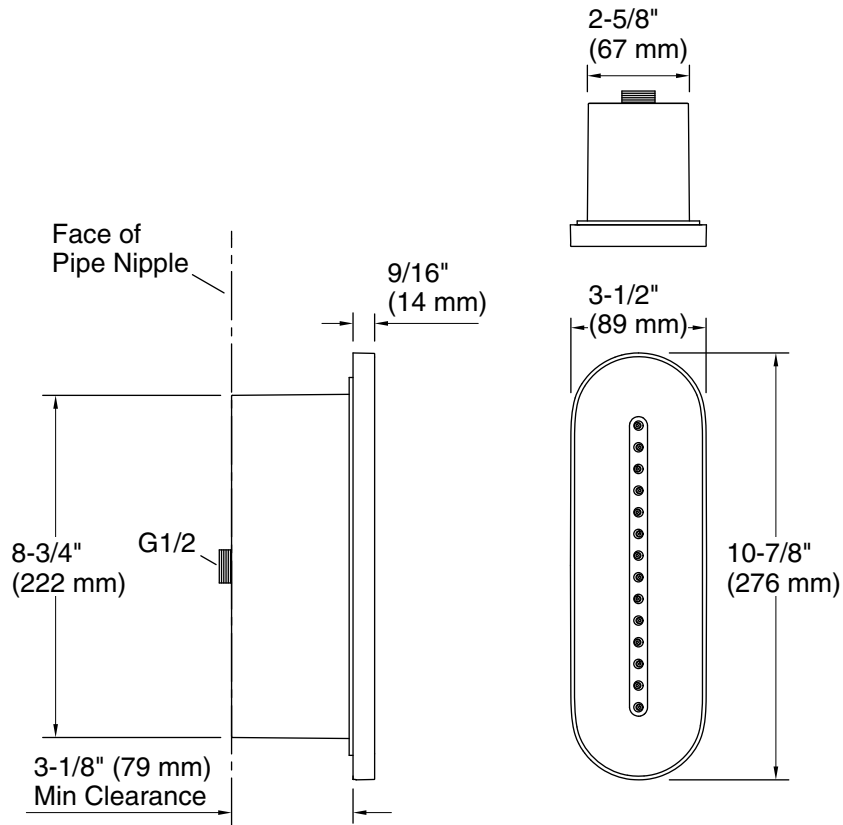

Features

- Oblong single-function linear body spray delivers 14 twirling Deep Massage streams, targeting sore muscles to ease away aches and pains.
- MasterClean™ sprayface features an easy-to-clean surface that withstands mineral buildup.
- Low-profile design complements any decor.
- 2.5 gpm (9.5 lpm) maximum flow rate at 80 psi (5.5 bar).

Material

- Durable material construction.
- KOHLER finishes resist corrosion and tarnishing.

Installation

- G 1/2 inlet connection.
- Semi-recessed into wall.

Codes/Standards

None Applicable

See website for detailed warranty information.

Technical Information

All product dimensions are nominal.

Drain included: No