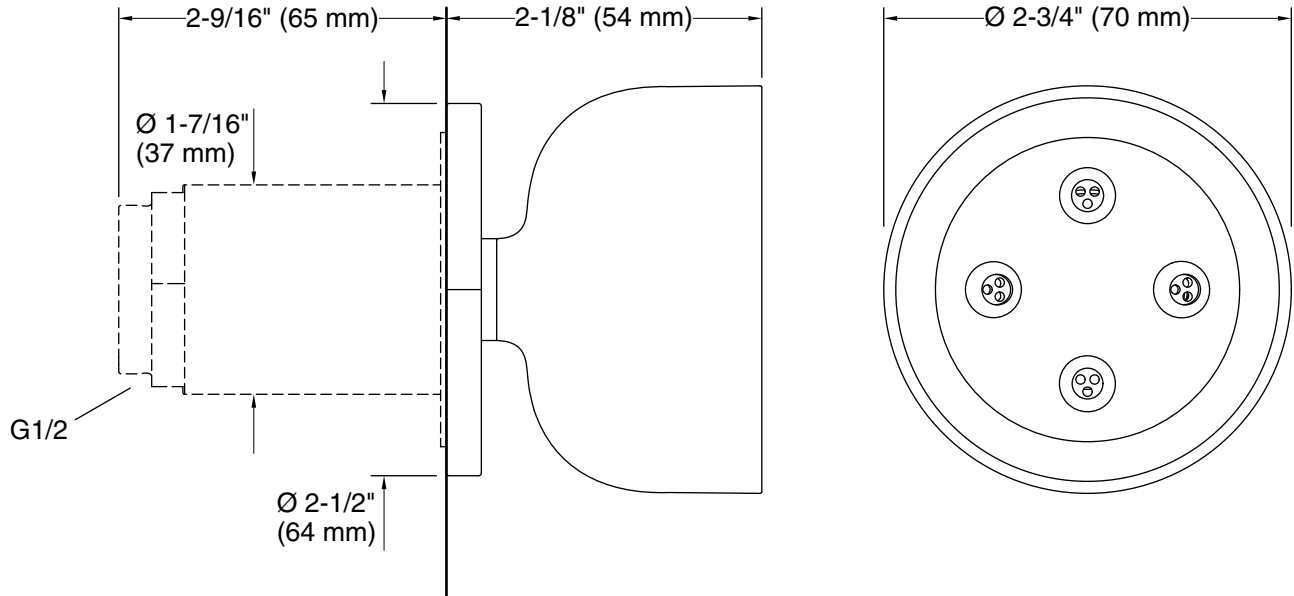

Features

- Single-function round body spray delivers four twisting Deep Massage streams, targeting sore muscles to ease away aches and pains.
- Sprayface on semi-recessed ball joint rotates 20° in any direction for targeted hydromassage.
- MasterClean™ sprayface features an easy-to-clean surface that withstands mineral buildup.
- Low-profile design complements any decor.
- 2.5 gpm (9.5 lpm) maximum flow rate at 80 psi (5.5 bar).

Material

- Durable material construction.
- KOHLER finishes resist corrosion and tarnishing.

Installation

- G 1/2 inlet connection.
- Surface-mount with ball-joint recessed into wall.

Codes/Standards

None Applicable

See website for detailed warranty information.

Technical Information

All product dimensions are nominal.

Drain included: No