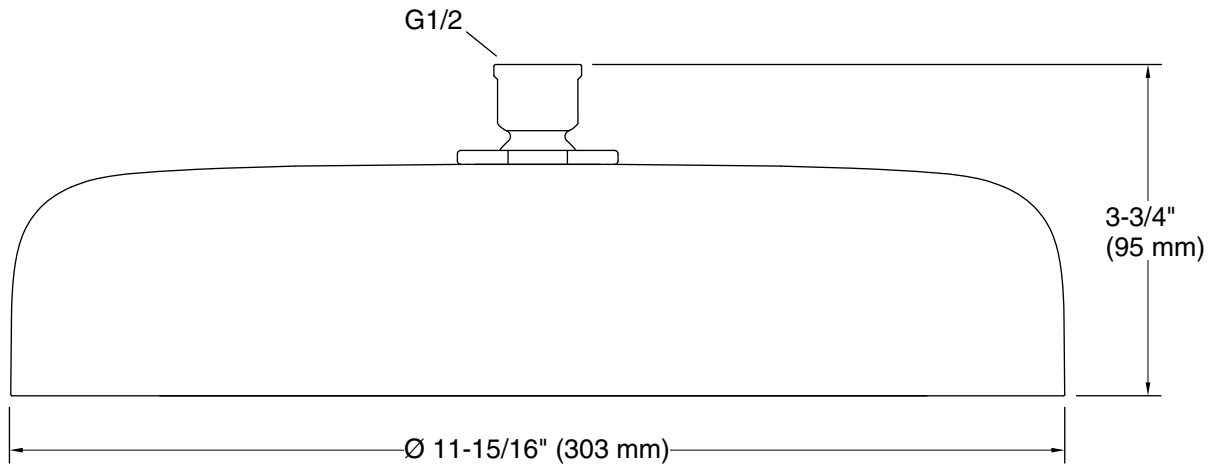

### Installation

- G 1/2 inlet connection.
- Requires single-function rainhead shower arm and flange (sold separately).

### Codes/Standards

None Applicable

See website for detailed warranty information.

**Technical Information**

All product dimensions are nominal.