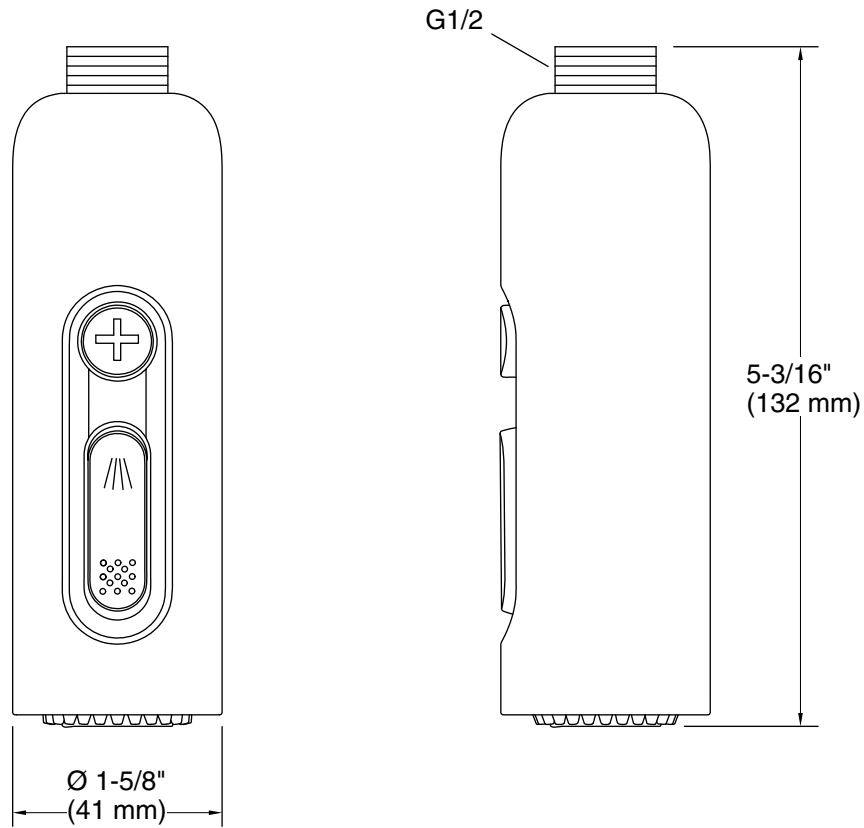

Features

- Multifunction handshower offers two spray options.
- Sweep® spray provides a wide massage stream of fine droplets with moderate pressure.
- Cloud spray experience restores with a thick cloud of silky, super-fine water droplets.
- MasterClean™ sprayface features an easy-to-clean surface that withstands mineral buildup.
- Optimized sprayface for maximum performance.
- 2.5 gpm (9.5 lpm) maximum flow rate.

Material

- Premium material construction for durability and reliability.
- KOHLER finishes resist corrosion and tarnishing.

Installation

- G 1/2 inlet connection.
- Requires shower hose (sold separately).
- Requires wand handshower holder or ceiling-mount dual shower arm (sold separately).
- Not recommended for use with a standard handshower holder.

Recommended Products/Accessories

- K-23723 Faucet cleaner
- K-26305 Ceiling-mount single-function dual rainhead arm

Codes/Standards

None Applicable

See website for detailed warranty information.

Technical Information

All product dimensions are nominal.

Handshower:

Rated maximum flow: 2.5 gal/min (9.5 l/min)
Pressure: 45 psi (3.1 bar)