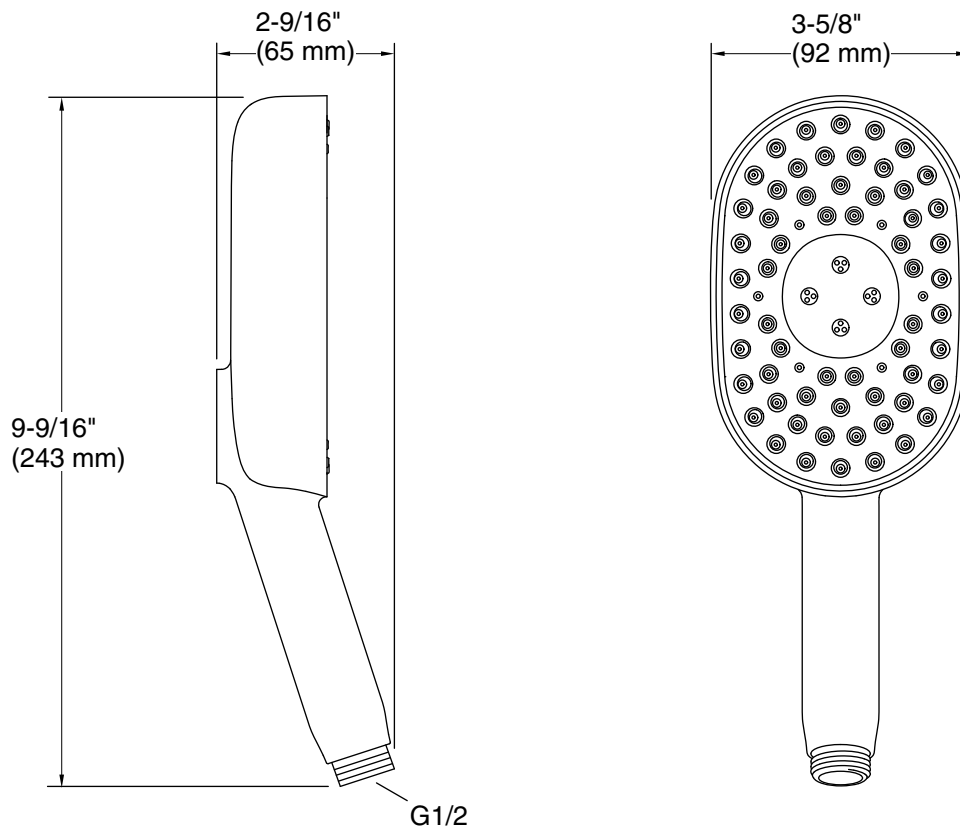

Installation

- G 1/2 inlet connection.
- Requires shower hose (sold separately).
- Bracket or slidebar required for wall-mount installation.
- Deck-mount holder required for deck-mount installation.

Codes/Standards

None Applicable

See website for detailed warranty information.

Technical Information

All product dimensions are nominal.

Handshower:

Pressure: 80 psi (5.5 bar)