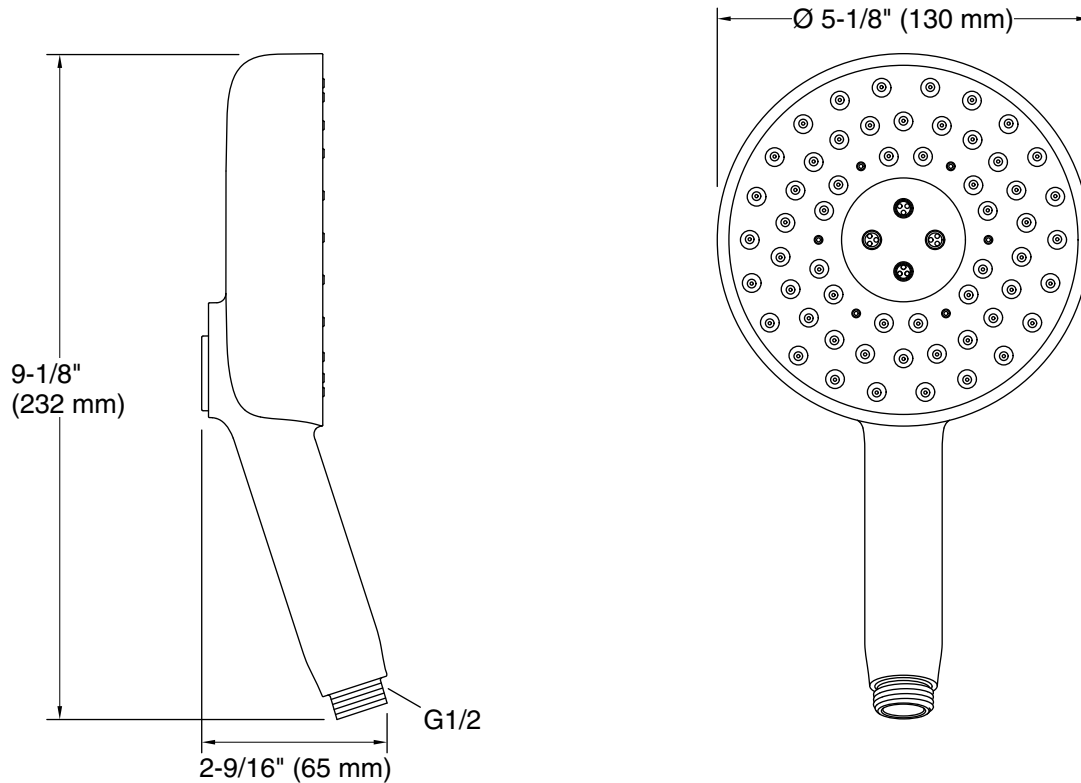

Installation

- G 1/2 inlet connection.
- Requires shower hose (sold separately).
- Bracket or slidebar required for wall-mount installation.
- Deck-mount holder required for deck-mount installation.

Codes/Standards

None Applicable

See website for detailed warranty information.

Technical Information

All product dimensions are nominal.

Handshower:

Pressure: 80 psi (5.5 bar)

Showerhead/Body Spray:

Rated maximum flow: 2.5 gal/min (9.5 l/min)

Pressure: 80 psi (5.5 bar)