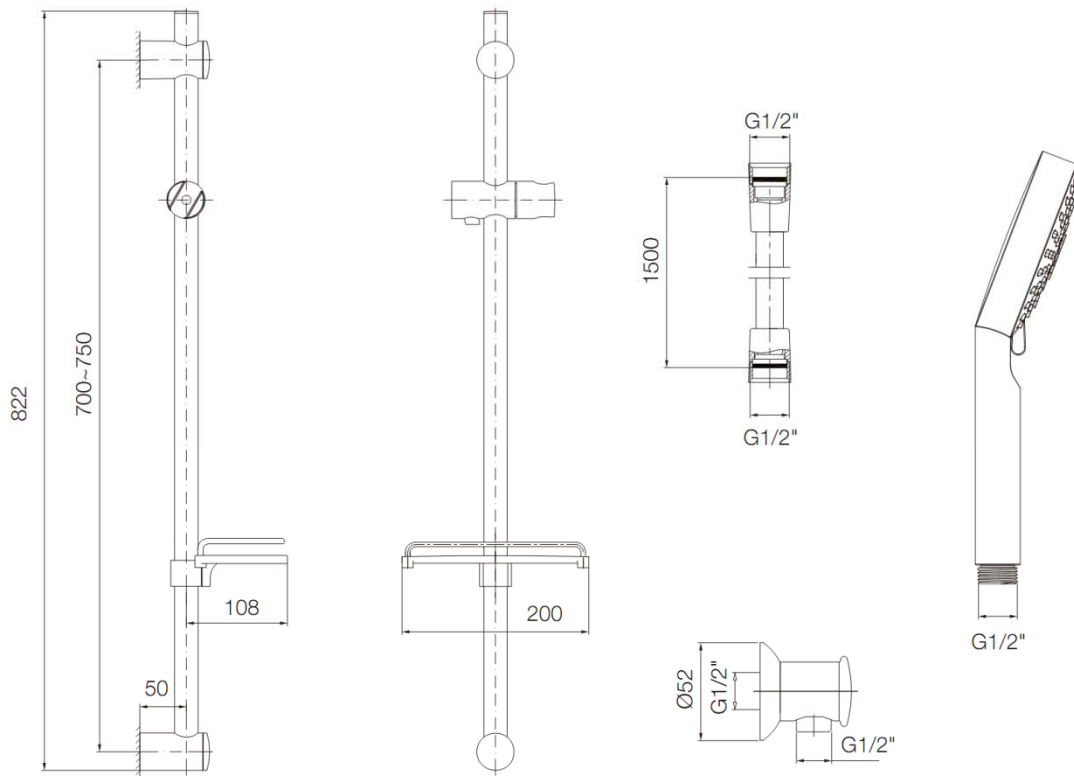

Product Specification:

Model	Includes	Finish	NOTE
K-18468T	80cm adjustable shower bracket (with soap rack), wall-connect assy., slide bracket, multi-function handshower, flexible hose	CP	-

Product Dimension: