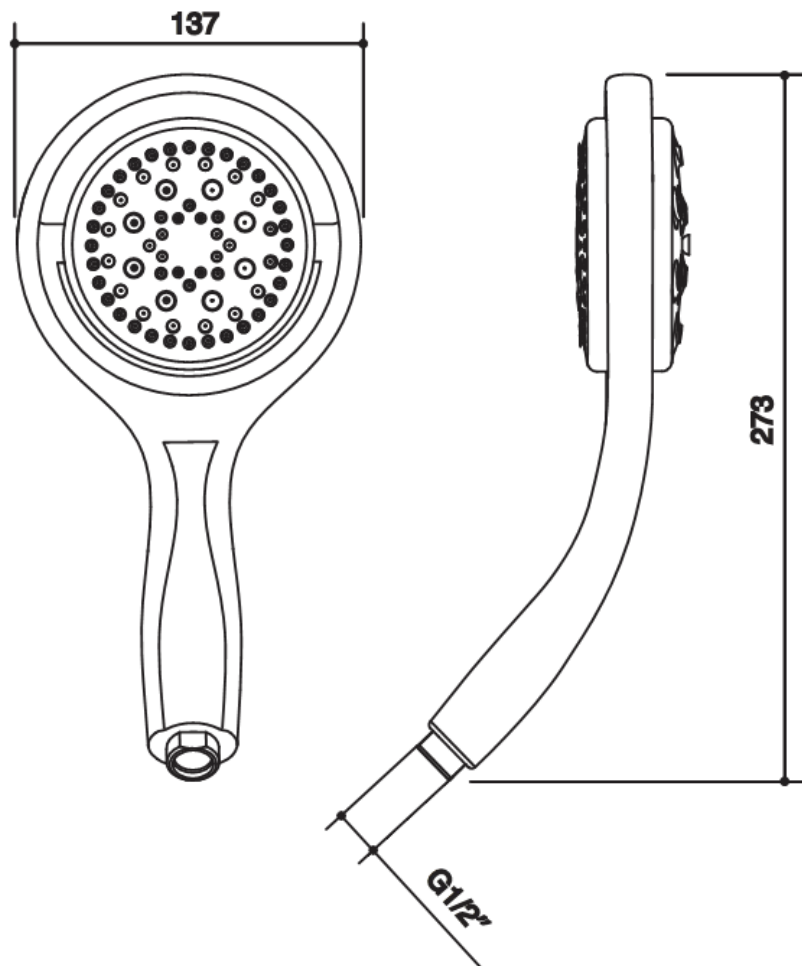

Product Specification:

Model	Finish
K-17493T	Polished Chrome (CP)

Product Dimension:

K-17493T

*The above information are subject to change without notice.