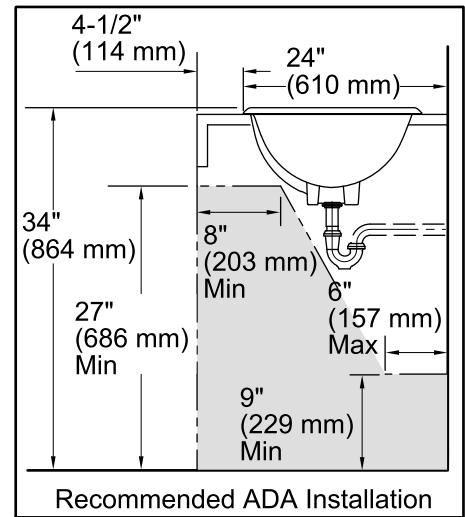

	96	Biscuit
--	----	---------

USA/Canada: 1-800-4KOHLER (1-800-456-4537)

Kohler Co. reserves the right to make revisions without notice to product specifications.

For the most current Specification Sheet, go to www.kohler.com.

2-12-2018 03:14

THE BOLD LOOK
OF **KOHLER**®

Technical Information

All product dimensions are nominal.

- Bowl configuration: Single
- Installation: Drop-in
- Bowl area (Only): Length: 22" (559 mm)
Width: 14" (356 mm)
Water depth: 5-3/8" (137 mm)
- Drain hole: 1-3/4" (44 mm)
- Template: 111539-7, required, included