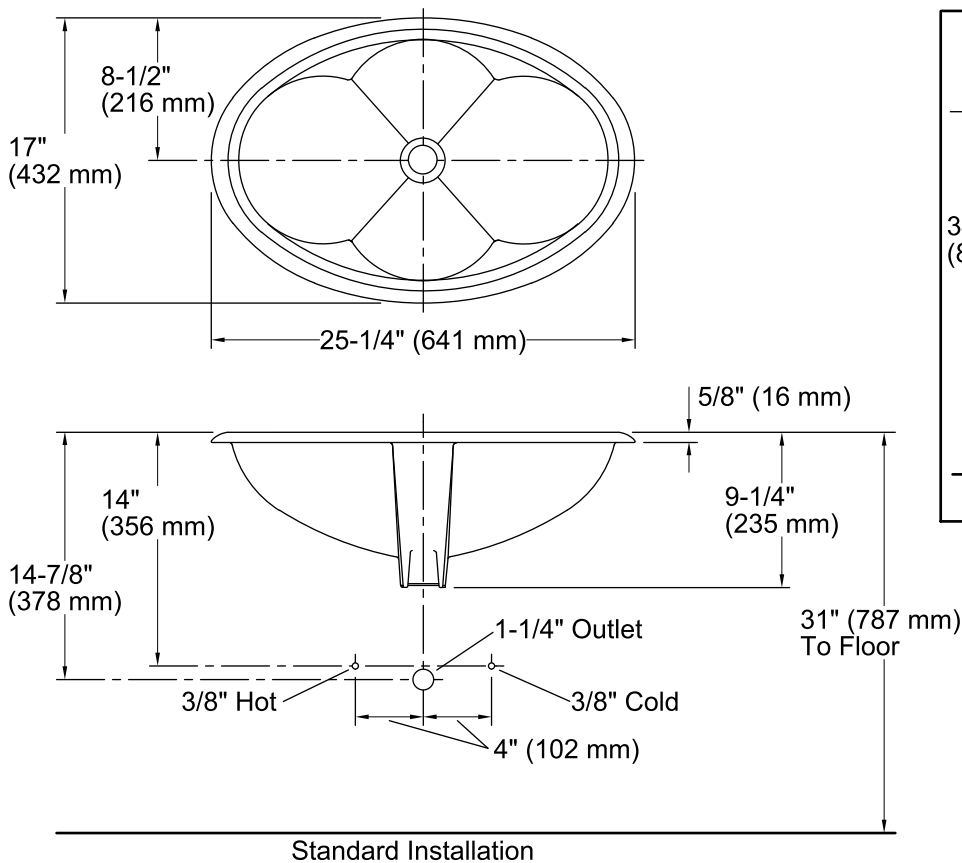

2-12-2018 03:14

THE BOLD LOOK
OF **KOHLER**®

Technical Information

All product dimensions are nominal.

- Bowl configuration: Single
- Installation: Drop-in
- Bowl area (Only): Length: 22" (559 mm)
Width: 14" (356 mm)
Water depth: 5-3/8" (137 mm)
- Drain hole: 1-3/4" (44 mm)
- Template: 111539-7, required, included