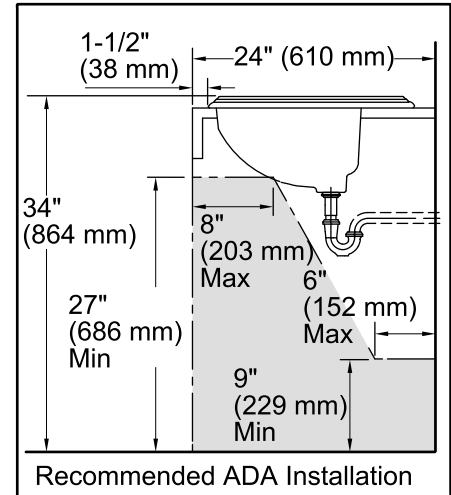

Portrait®
Drop-in Bathroom Sink
K-14176-FL

Features

- Vitreous china.
- Drop-in.
- 8-inch center faucet holes.
- Oval basin.
- With overflow.
- KOHLER Artist Editions designs.
- English Trellis design.
- 22-5/8" (575 mm) x 18-7/8" (479 mm).

Recommended Accessories

K-8998 P-Trap

Components

Additional included component/s: Cut-out template.

ADA **CSA B651**

Codes/Standards

ASME A112.19.2/CSA B45.1
ADA
ICC/ANSI A117.1
CSA B651

KOHLER® One-Year Limited Warranty

See website for detailed warranty information.

Available Color/Finishes

Color tiles intended for reference only.

Color Code Description

■ 0 White

Technical Information

All product dimensions are nominal.

Bowl configuration:	Single
Installation:	Drop-in
Bowl area (Only):	Length: 20" (508 mm) Width: 12" (305 mm) Water depth: 5" (127 mm)
Number of deck holes:	3
Faucet hole(s):	1-3/8" (35 mm)
Drain hole:	1-3/4" (44 mm)
Template:	1004223-7, required, included