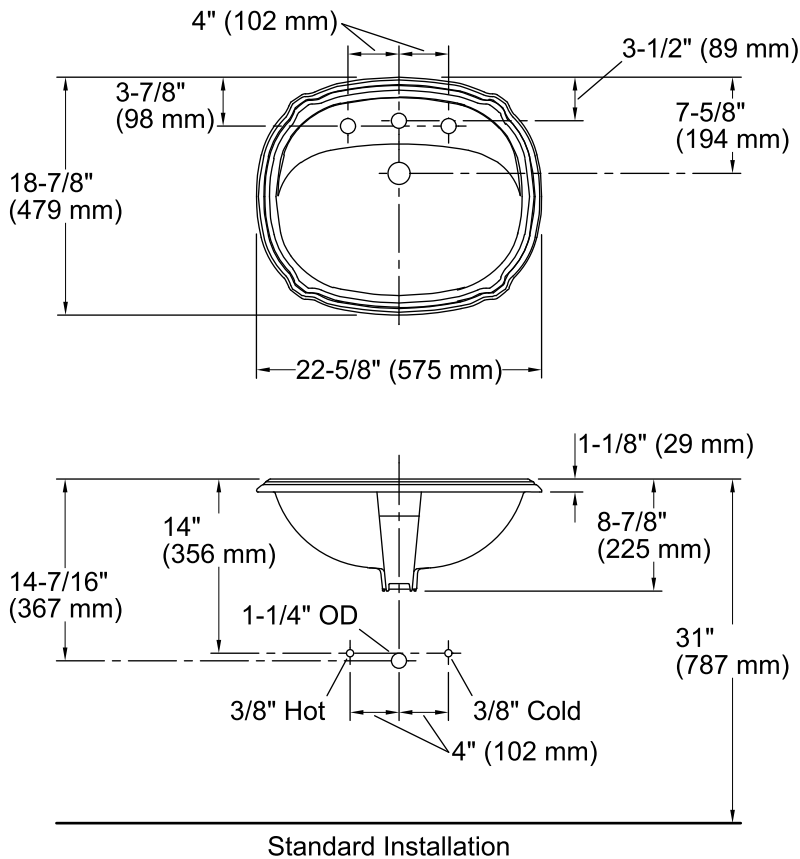

Portrait®
Drop-in Bathroom Sink
K-14176-FL

Features

- Vitreous china.
- Drop-in.
- 8-inch center faucet holes.
- Oval basin.
- With overflow.
- KOHLER Artist Editions designs.
- English Trellis design.
- 22-5/8" (575 mm) x 18-7/8" (479 mm).

Recommended Accessories

K-8998 P-Trap

Components

Additional included component/s: Cut-out template.

ADA **CSA B651**

Codes/Standards

ASME A112.19.2/CSA B45.1
ADA
ICC/ANSI A117.1
CSA B651

KOHLER® One-Year Limited Warranty

See website for detailed warranty information.

Available Color/Finishes

Color tiles intended for reference only.

Color Code Description

■ 0 White

Technical Information

All product dimensions are nominal.

Bowl configuration:	Single
Installation:	Drop-in
Bowl area (Only):	Length: 20" (508 mm) Width: 12" (305 mm) Water depth: 5" (127 mm)
Number of deck holes:	3
Faucet hole(s):	1-3/8" (35 mm)
Drain hole:	1-3/4" (44 mm)
Template:	1004223-7, required, included