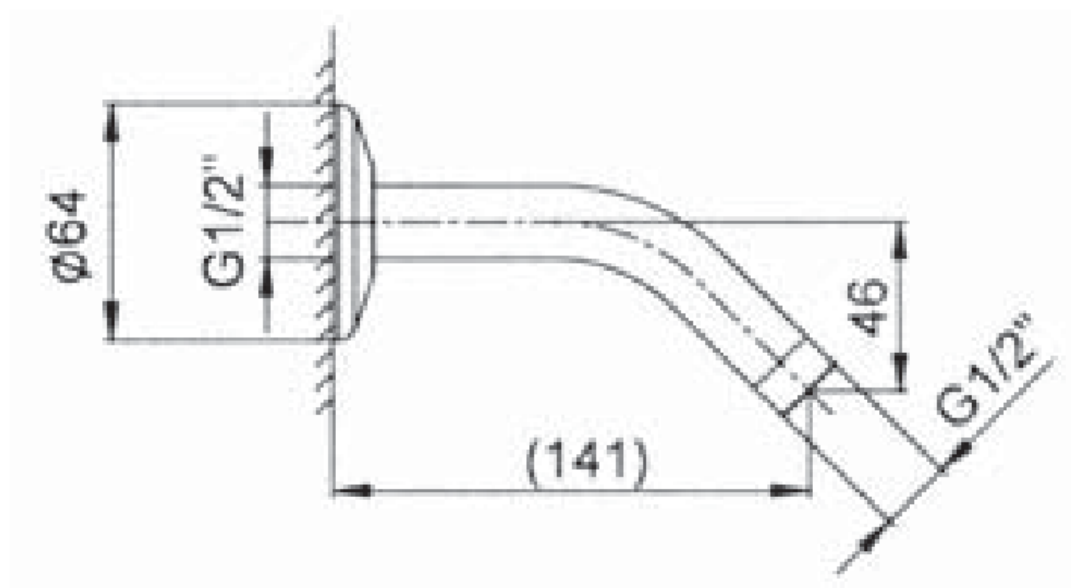

Product Specification:

Model	Spout Reach	Finish
K-11626T	141 mm	CP AF BN SN

Product Dimension:

K-11626T

Please note that the above information are subject to change without notice.