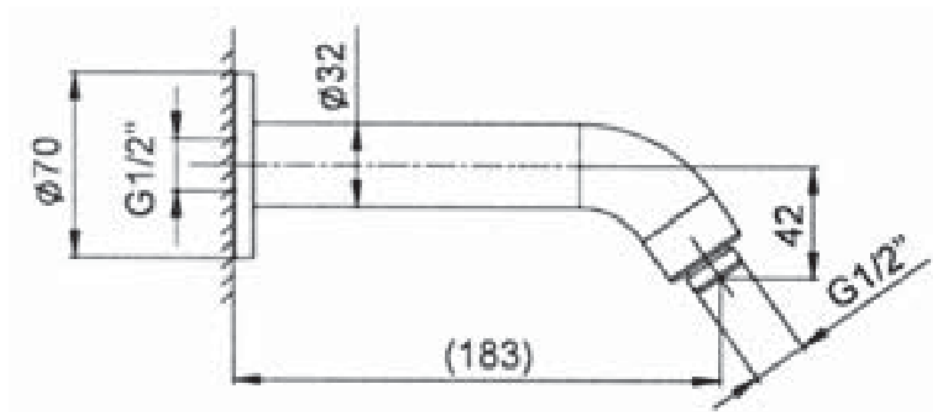

Product Specification:

Model	Spout Reach	Finish
K-11624T	183 mm	CP

Product Dimension:

K-11624T

*The above information are subject to change without notice.