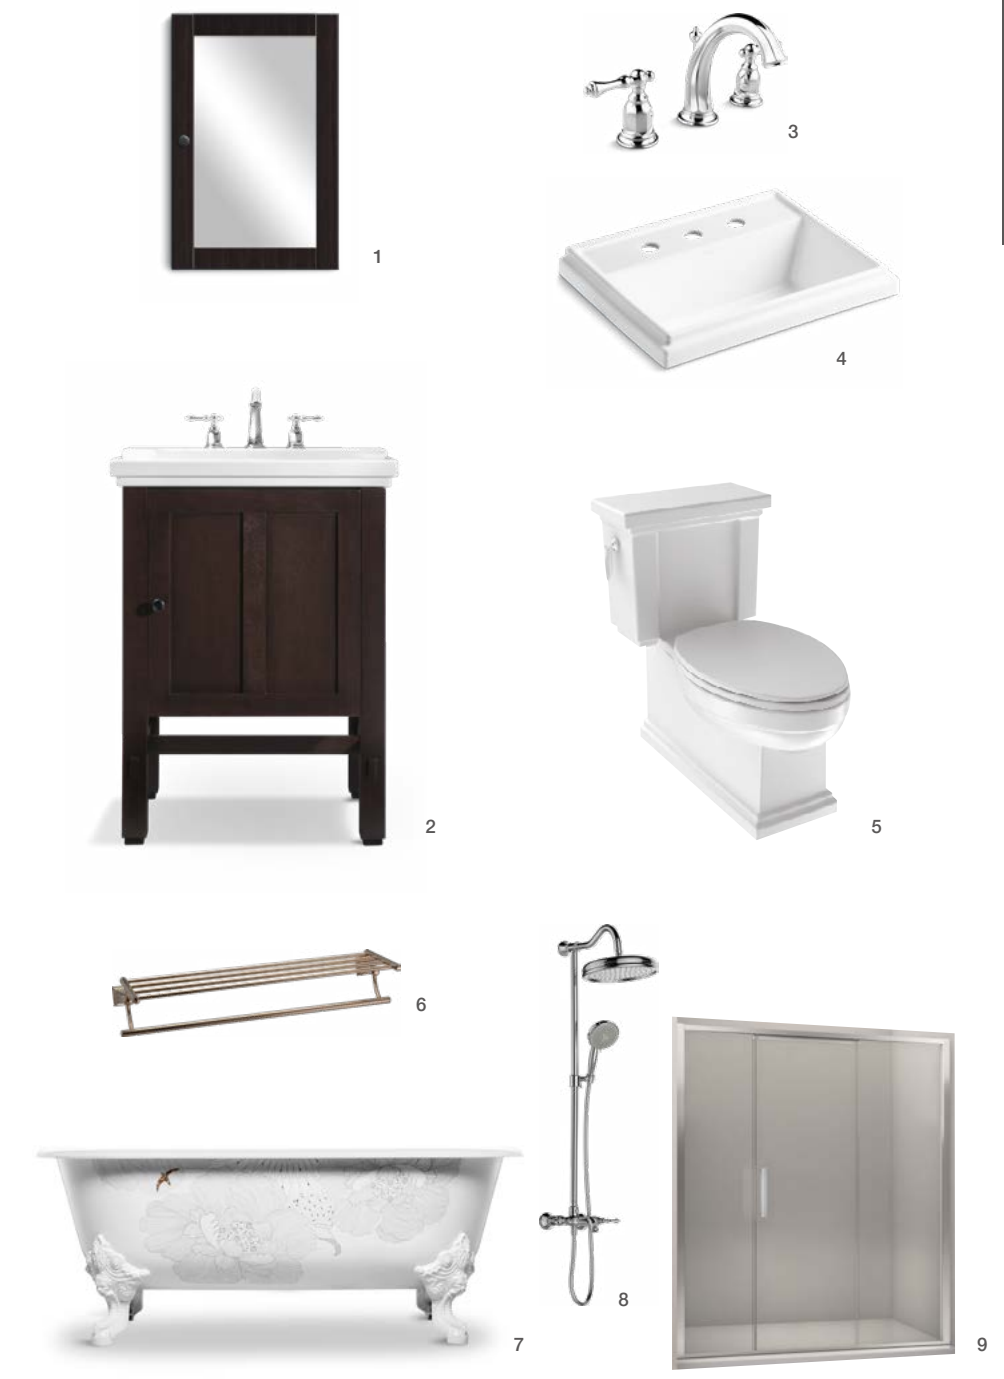

- 1/ TRESHAM™ Mirrored Cabinet K-72530T-F69, K-72530T-R-F69
- 2/ TRESHAM Bathroom Cabinet K-2604T-L/R-F69
- 3/ KELSTON™ 8" Widespread Lavatory Faucet K-13491T-4
- 4/ TRESHAM Rectangular Self-Rimming Lavatory K-2991-1/8-0
- 5/ TRESHAM One-Piece Toilet K-3854T-C-0, K-4131T-C-0
- 6/ MEMOIRS™ 24" Double Hoteller K-37353T
- 7/ CLEO™ Freestanding Cast Iron Bath K-11195T-0/RF/RK/RT, K-99158T-0, K-99159T-0, K-99160T-0
- 8/ KELSTON Dual Shower Column - Angular K-99032T-C4
- 9/ TORSION™ Shower Door K-98920T-L-SHP