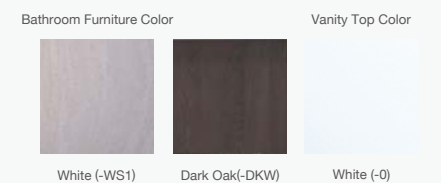

FLEXISPACE 2.0
Cabinet 22"
K-23784T-WS1/DKW
569 x 435 x 600 mm
FLEXISPACE 2.0
Vanity Top 23"
K-23794T-1-0
594 x 497 mm
Supporting Feet
K-25774T-RT1
K-23789T-NA
K-25774T-NA
Height: 200 mm,
adjustable by 15 mm,
2 pieces per package