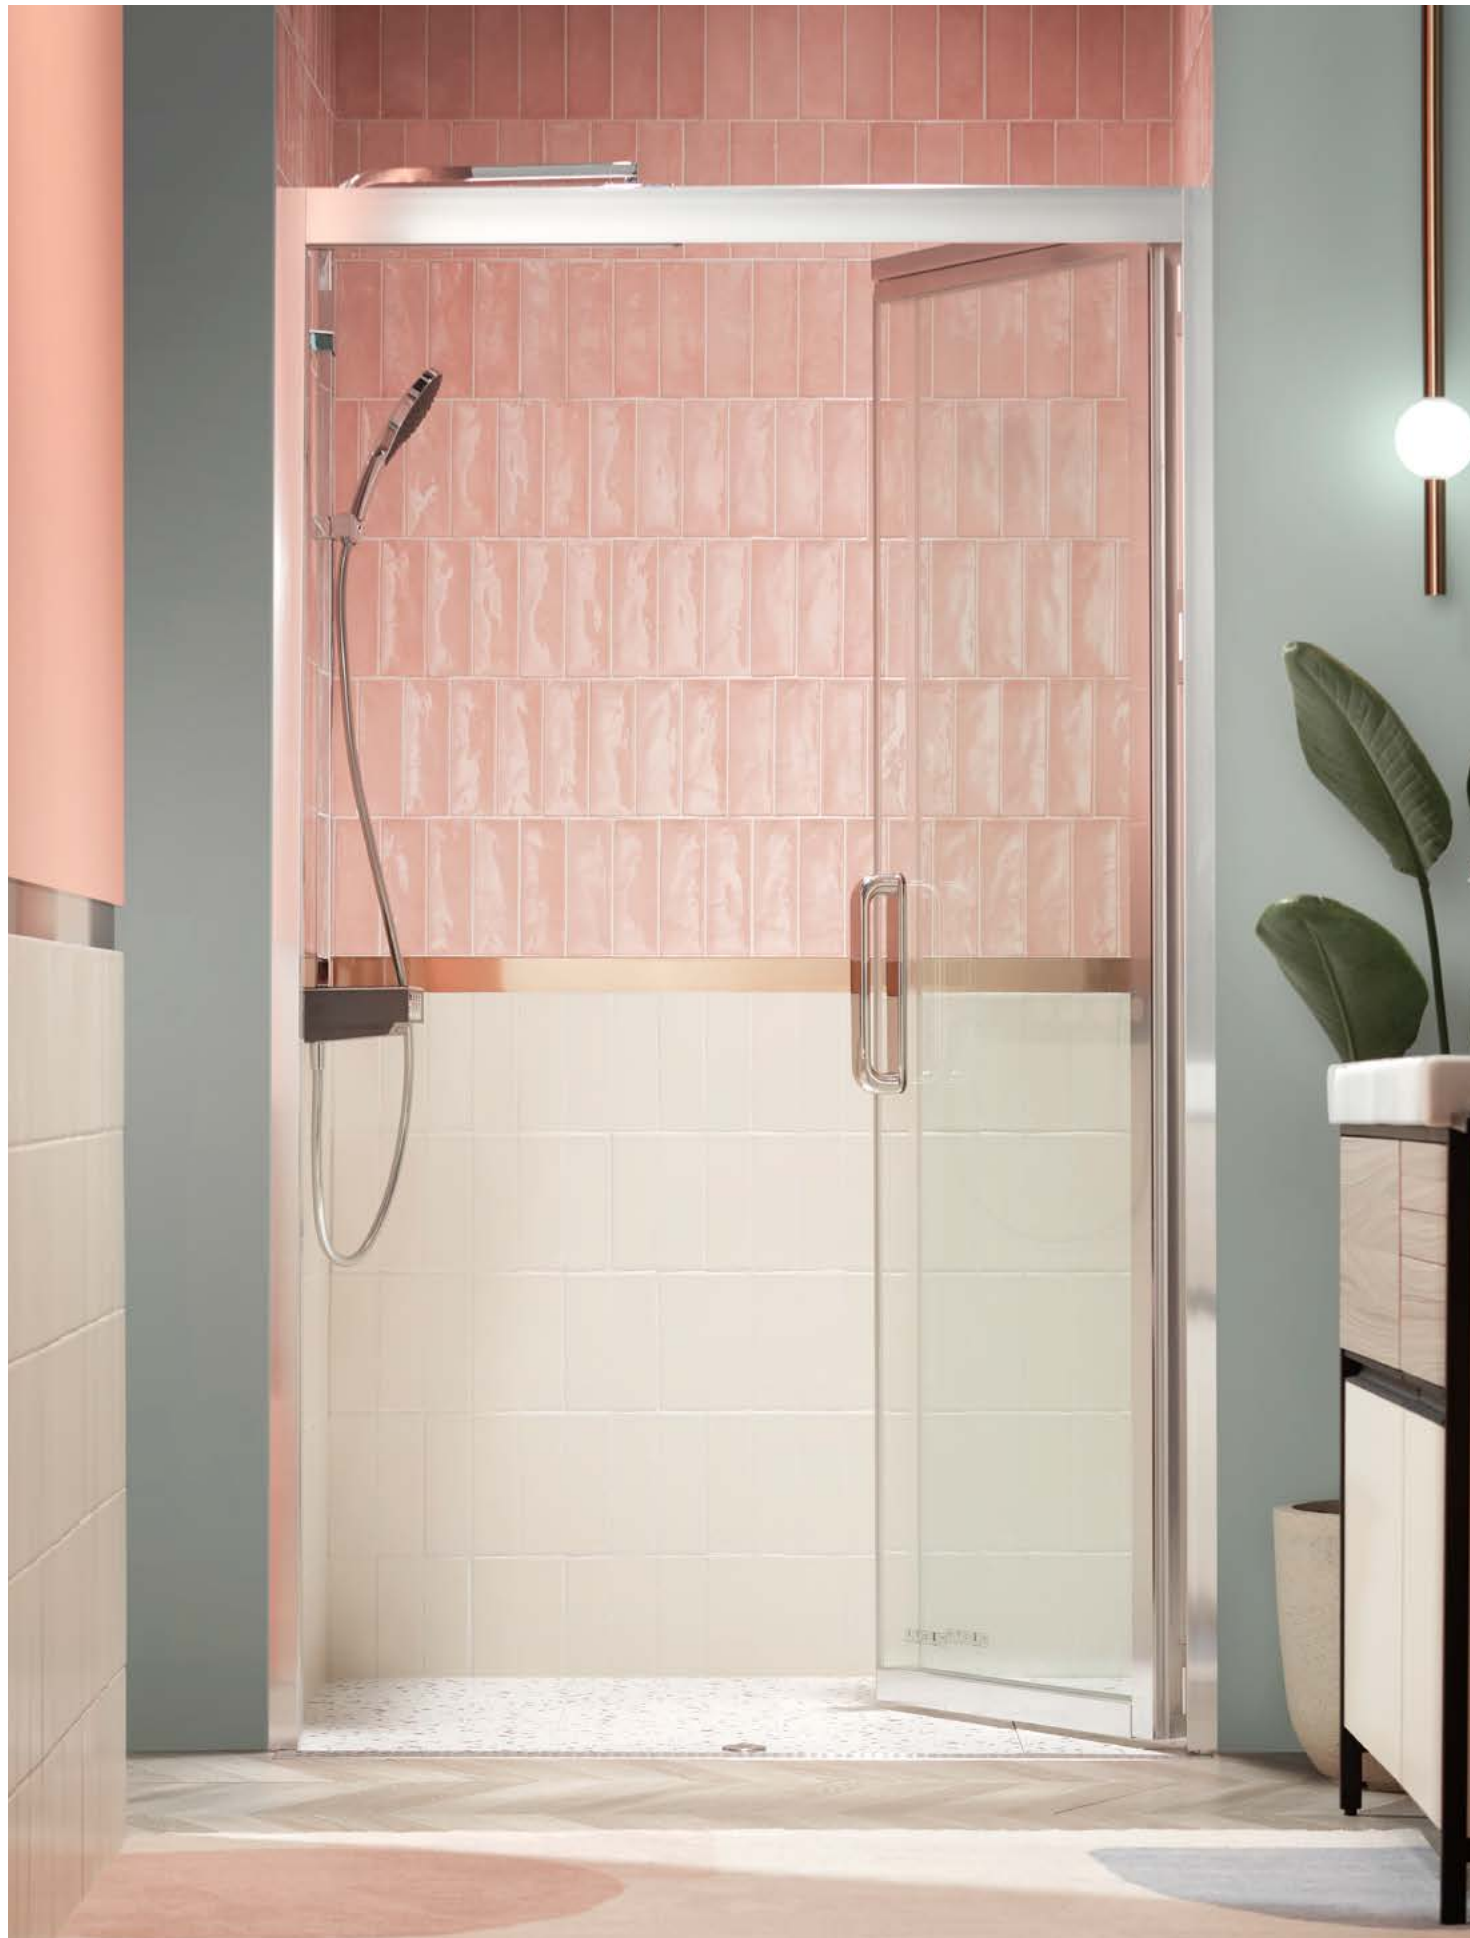

Premium **MAXISPACE™**

- Innovative way of opening
- Barrier-free
- Maximizes space usage

MAXISPACE
Shower Door
K-705017T-FM-SHP
8 mm Tempered Glass
Height: 1850-2200mm
Length: 1000-1600mm
Glass options:
Crystal Clear/ Artistic/ Mirrored/
Laminated

MAXISPACE
L-Shaped Shower Enclosure
K-705018T-FM-SHP
8 mm Tempered Glass
Height: 1850-2200mm
Length: 1000-1600mm
Width: 250-1100mm
Glass options:
Crystal Clear/ Artistic/ Mirrored/
Laminated