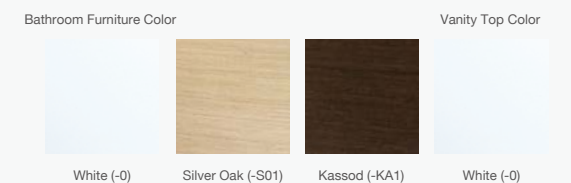

NEW VERDERA
Mirrored Cabinet 34"
K-78282T-NA
866 x 133 x 762 mm