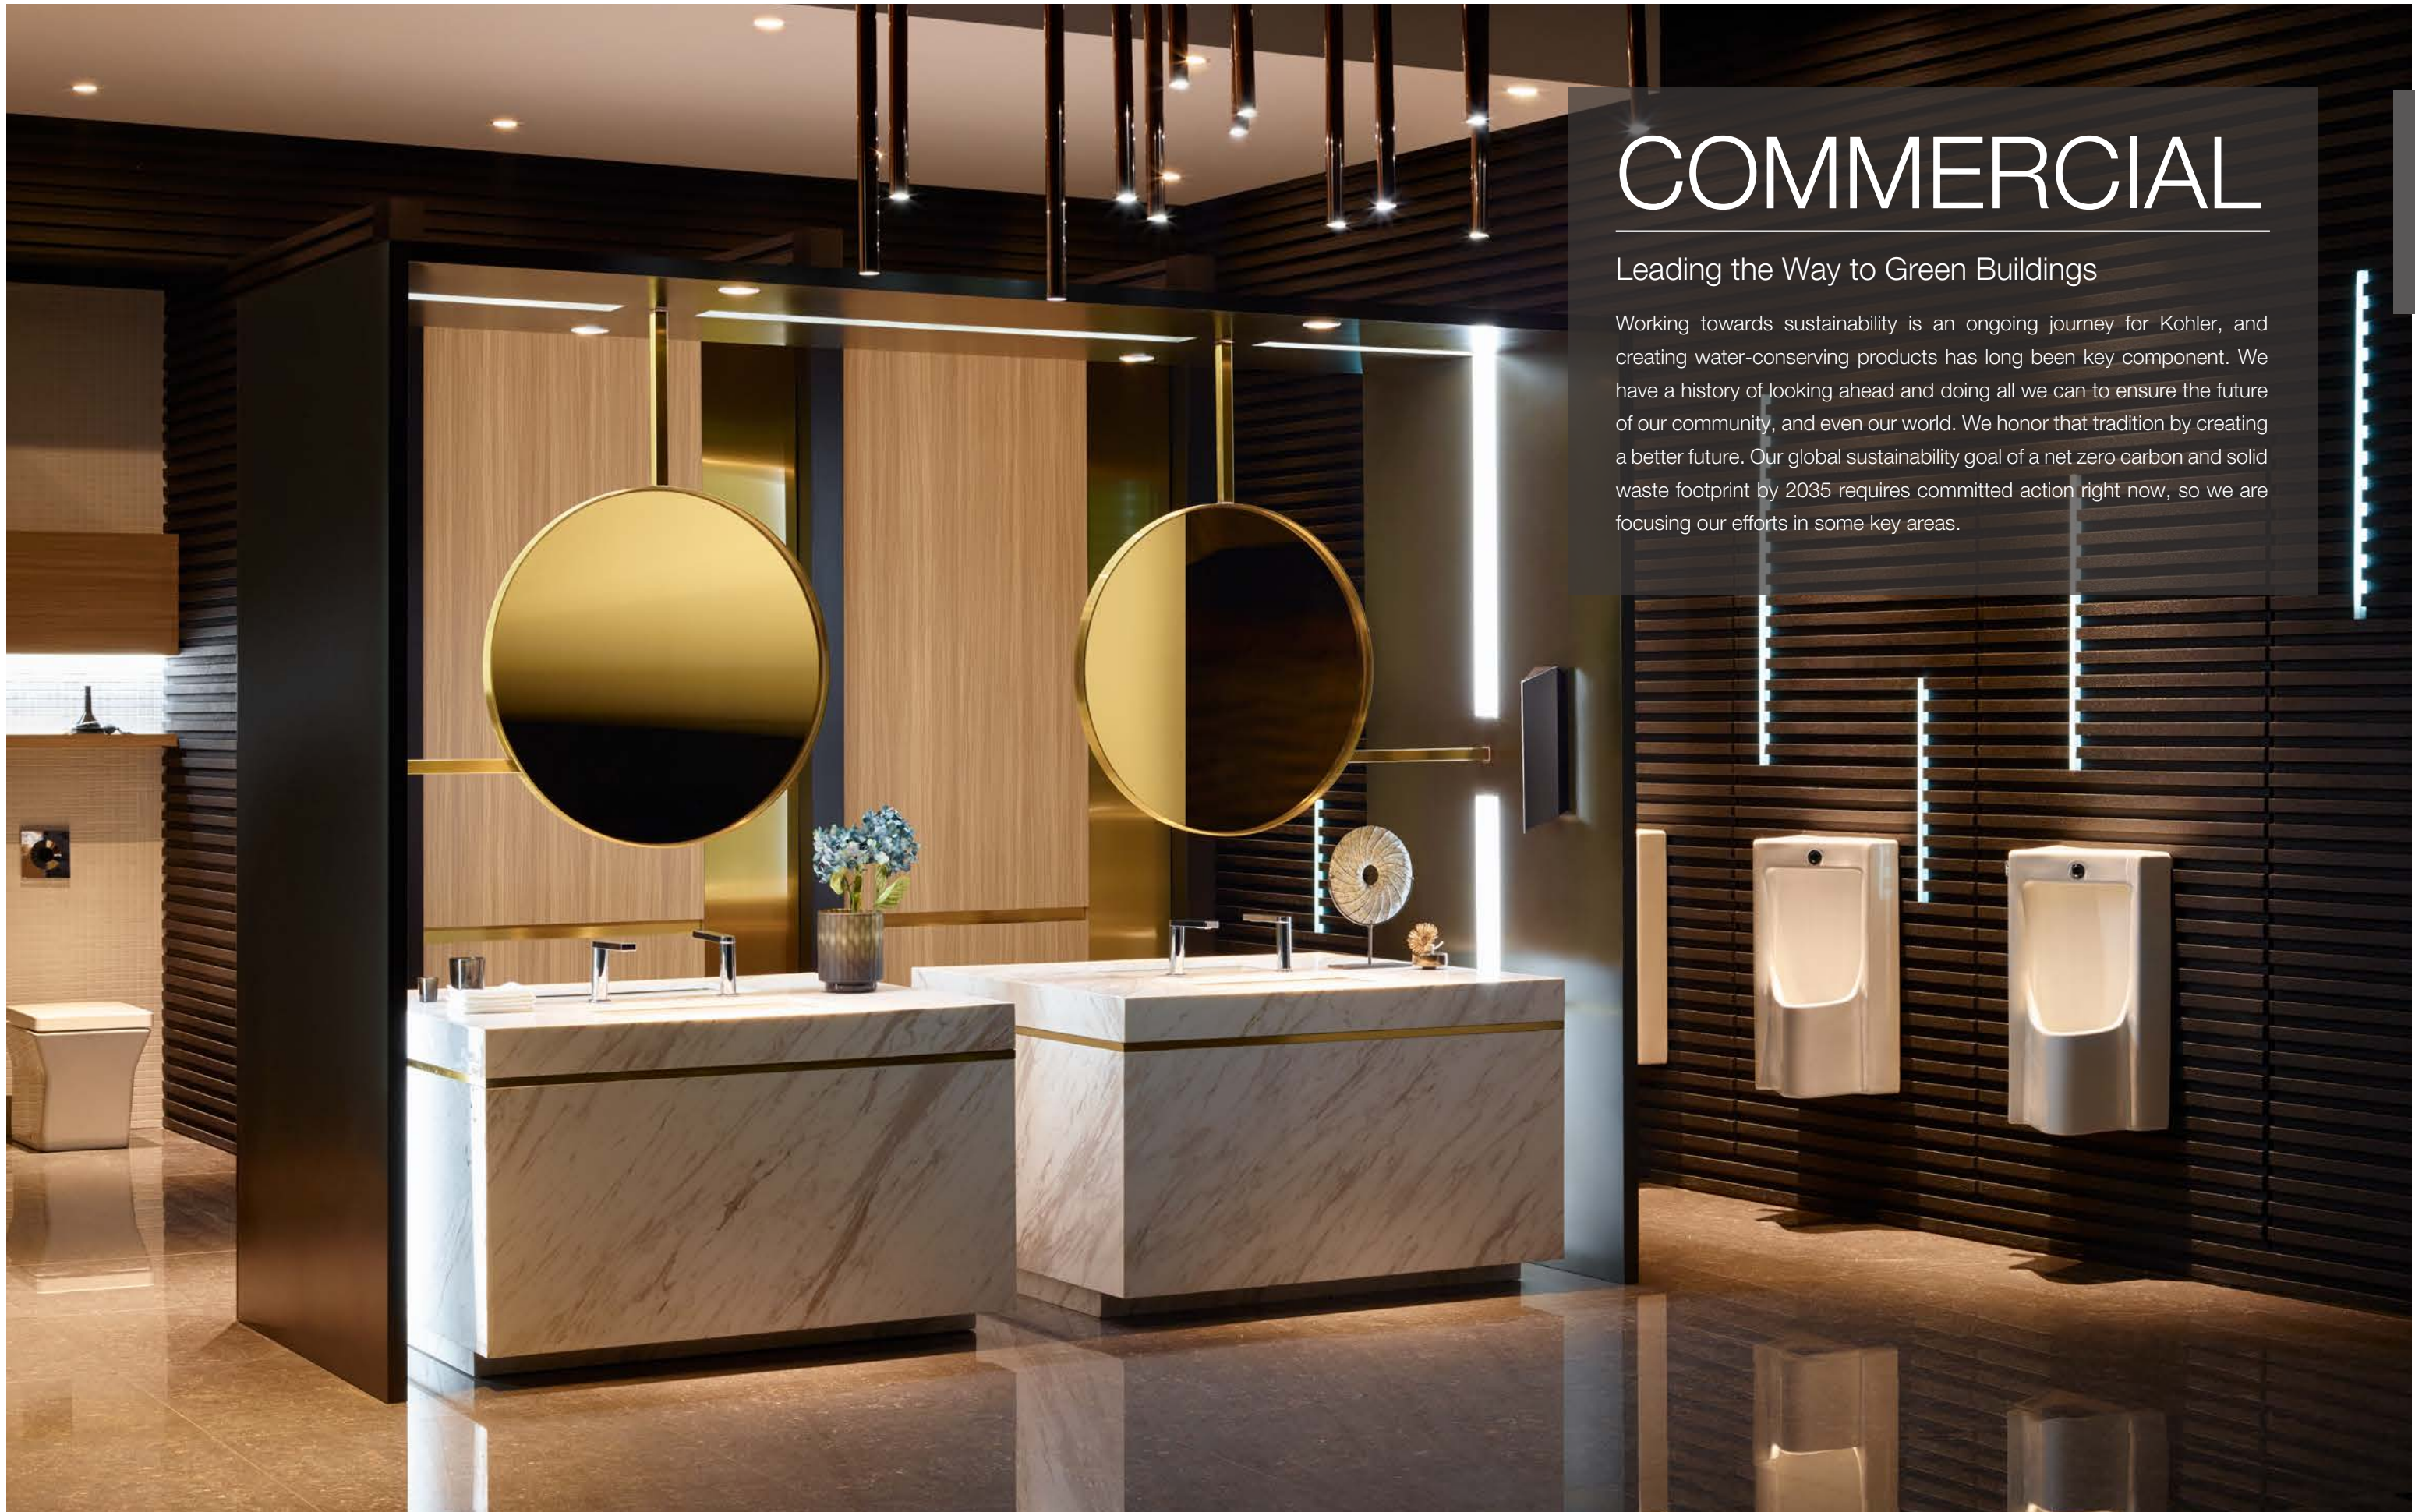

ELOSIS™
Mirrored Cabinet 15"
K-15030T-NA
381 x 122 x 662 mm

ELOSIS
Mirrored Cabinet 20"
K-15031T-NA
508 x 122 x 662 mm

ELOSIS
Mirrored Cabinet 25"
K-15032T-NA
635 x 122 x 662 mm

ELOSIS
Mirrored Cabinet 30"
K-15033T-NA
762 x 122 x 662 mm

ELOSIS
Mirrored Cabinet 35"
K-15239T-NA
890 x 122 x 662 mm

COMMERCIAL

Leading the Way to Green Buildings

Working towards sustainability is an ongoing journey for Kohler, and creating water-conserving products has long been key component. We have a history of looking ahead and doing all we can to ensure the future of our community, and even our world. We honor that tradition by creating a better future. Our global sustainability goal of a net zero carbon and solid waste footprint by 2035 requires committed action right now, so we are focusing our efforts in some key areas.

COMMERCIAL