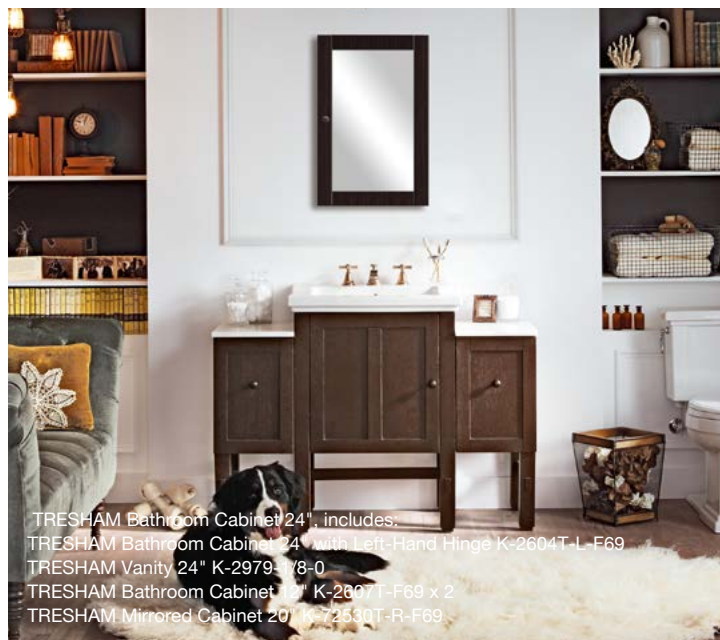

POPLIN  
 Mirror 30"  
 K-99666T-CS1  
 750 x 31 x 900 mm

TRESHAM™ Bathroom Cabinet 24", includes:  
 TRESHAM Bathroom Cabinet 24" with Left-Hand Hinge K-2604T-L-F69  
 TRESHAM Bathroom Cabinet 24" Right-Hand Hinge K-2604T-R-F69  
 TRESHAM Vanity 24" K-2979-1/8-0