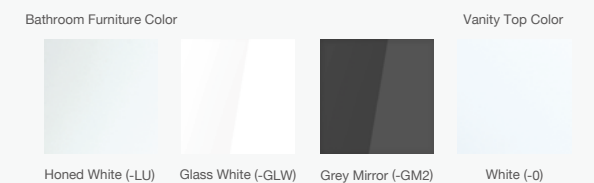

NEW REACH™

Better performance with moisture-resistant storage space.

NEW REACH
Cabinet 40"
K-76663T-LU/GLW/GM2
1020 x 483 x 510 mm
REACH™
Vanity 41"
K-18571T-1-0
1055 x 500 mm
Supporting Feet
K-15045T-NA
265 mm high,
15 mm adjustable,
2 pieces per package

NEW REACH
Cabinet 26"
K-76664T-LU/GLW/GM2
660 x 483 x 510 mm
REACH
Vanity 28"
K-18572T-1-0
700 x 500 mm
Supporting Feet
K-15045T-NA
265 mm high,
15 mm adjustable,
2 pieces per package

VERDERA™ UPGRADED
Mirrored Cabinet 35" (SILVER)
K-26385T-NA
900 x 125 x 800 mm

VERDERA UPGRADED
Mirrored Cabinet 20"
K-26386T-L-NA
500 x 125 x 800 mm