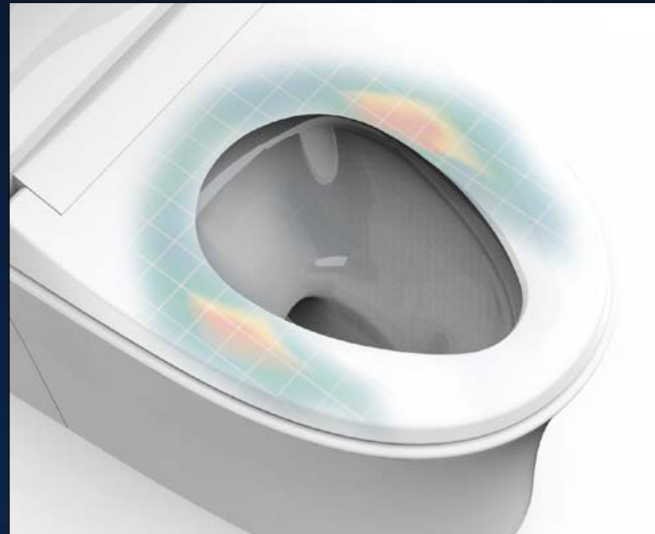

Comfort

Quick Heating System

With a continuous supply of heated water, you can enjoy a comfortable warm wash with each use. Bacteria growth is effectively reduced as fresh water is heated on demand rather than being heated and stored in advance.

Massage

Instant heating technology

Adjustable wand position

Adjustable water temperature

Adjustable seat temperature

Adjustable dryer temperature