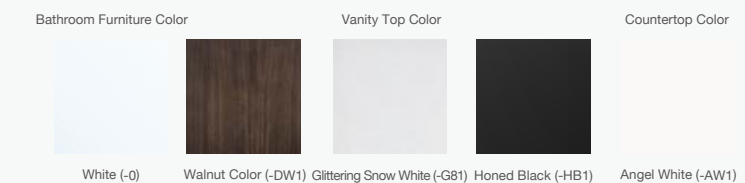

This Jute bathroom vanity combines the warmth of wood with a sleek wall-hung installation for a perfect combination of sophistication and durable performance. Unique drawer utilizes space magic to create a better place for storage and grooming. Frameless appearance and integrated sliding door present a clean style.

JUTE
Cabinet 48"
K-77123T-M-0/DW1
1220 x 556 x 495 mm
POPLIN...
Vanity 48"
K-96017T-1/4/8-G81/HB1
1245 x 569 mm
Optional:
POPLIN
Countertop 48"
K-75882T-1/8-AW1
1260 x 576 x 20 mm
LADENA...
Undercounter Lavatory 18"
K-2214X-0
475 x 310 mm
Supporting Feet - Iron Black
K-77104T-B07
202 x 375 mm

POPLIN
Mirror 30"
K-99666T-0
750 x 31 x 900 mm

JUTE
Cabinet 36"
K-77125T-M-0/DW1
914 x 556 x 495 mm
POPLIN
Vanity 36"
K-96016T-1/4/8-G81/HB1
940 x 569 mm
Optional:
POPLIN
Countertop 48"
K-75883T-1/8-AW1
954 x 576 x 20 mm
LADENA
Undercounter Lavatory 18"
K-2214X-0
475 x 310 mm
Supporting Feet - Iron Black
K-77104T-B07
202 x 375 mm

POPLIN
Mirror 30"
K-99666T-CS1
750 x 31 x 900 mm