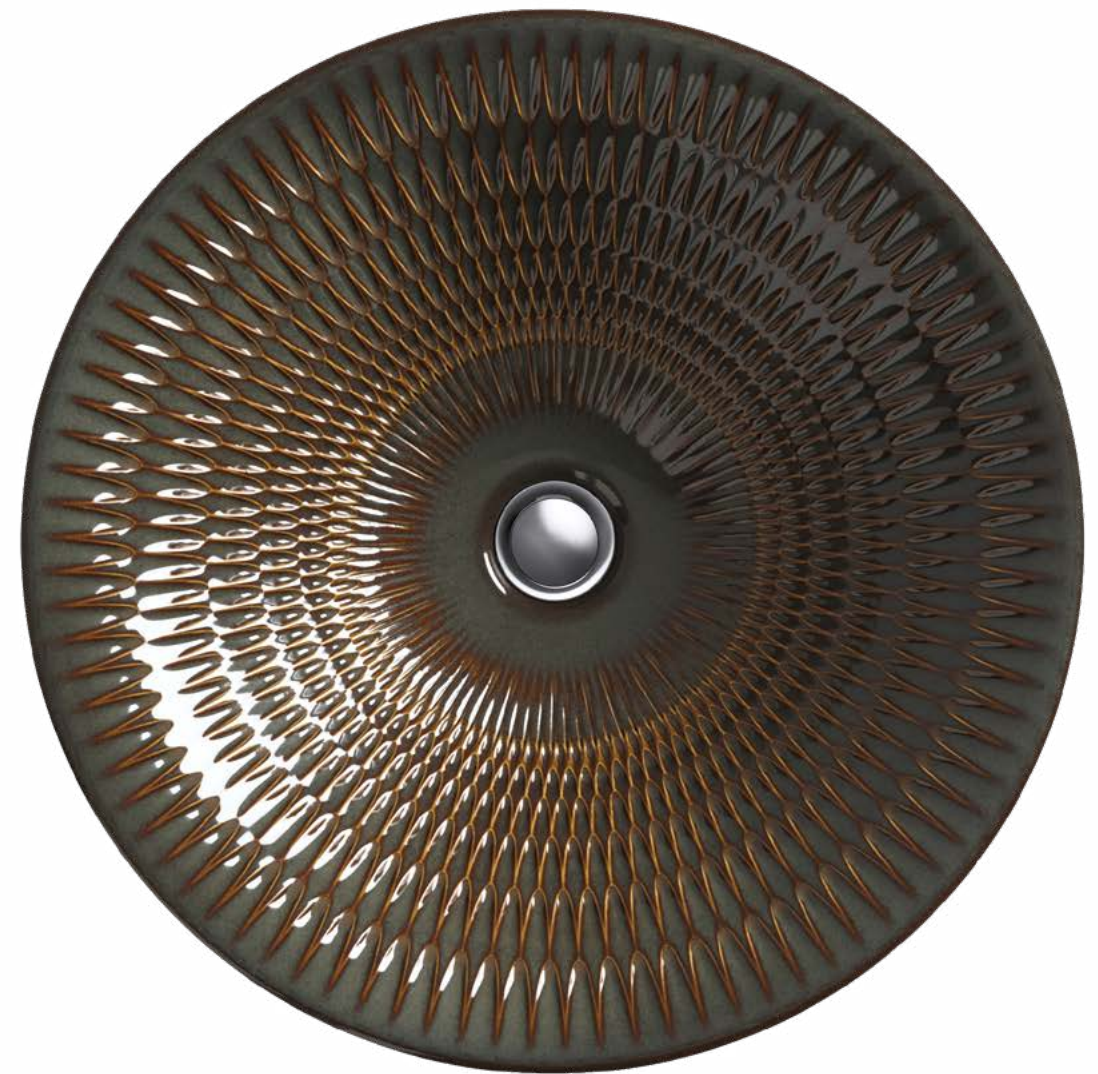

DERRING™

Inspired by studio pottery, the Derring collection celebrates the inherent beauty and authenticity of handcrafted ceramics. Each sink is a one-of-a-kind creation, finished with unique rutile and artisanal glazes that produce fascinating surface effects. A handcarved texture accentuates the subtle tonal variations. Featured in neutral hues, this sink can be the centerpiece of your bath, or it can serve as a unifying element that pulls everything else together.