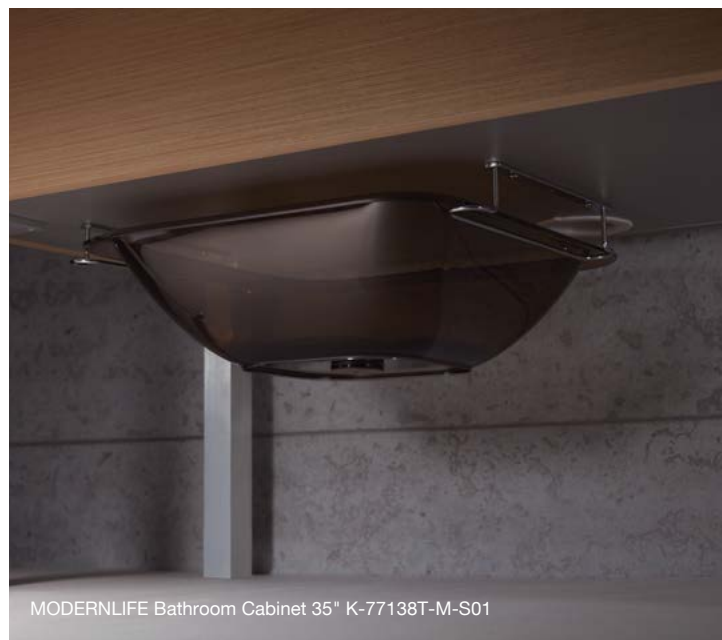

MODERNLIFE Bathroom Cabinet 35" K-77138T-M-S01

MODERNLIFE™

Kohler's ModernLife suite delivers maximum hygiene with minimum effort. The drawers feature convenient storage modules to better organize grooming and personal care items. Each drawer's inner compartments are removable and made of a dust-resistant coating, allowing easier cleaning and maintenance as well as improved hygiene. The lavatory's ceramic surface has an innovative CleanCoat™ to ensure liquids bead up rather than strain the surface, preventing stains and water spots for unparalleled, long-lasting hygiene.

MODERNLIFE
Bathroom Cabinet 47"
K-77137T-M-0/S01/KA1
1204 x 462 x 500 mm
MODERNLIFE
Vanity Top 47"
K-77842T-1/8-0
1225 x 475 mm
Supporting Feet
K-26102-LK
Height: 300 mm,
adjustable by 15 mm,
2 pieces per package

MODERNLIFE
Bathroom Cabinet 35"
K-77138T-M-0/S01/KA1
K-77138TW-0/S01/KA1 (non-light version)
904 x 462 x 500 mm
MODERNLIFE
Vanity Top 35"
K-77838T-1/8-0
925 x 475 mm
Supporting Feet
K-26102-LK
Height: 280 mm,
adjustable by 15 mm,
2 pieces per package

MODERNLIFE
Bathroom Cabinet 24"
K-77139T-M-0/S01/KA1
K-77139TW-0/S01/KA1 (non-light version)
568 x 470 x 500 mm
MODERNLIFE
Vanity Top 24"
K-77835T-1/8-0
598 x 475 mm
Supporting Feet
K-78794T-NA
Height: 280mm,
adjustable by 15 mm,
2 pieces per package

Optional:
Feet(Black)-600 mm Cabinet
K-26101T-LK
Height: 270 mm,
adjustable by 15 mm

Feet(Black)-900/1200 mm Cabinet
K-26102T-LK
Height: 300 mm,
adjustable by 15 mm