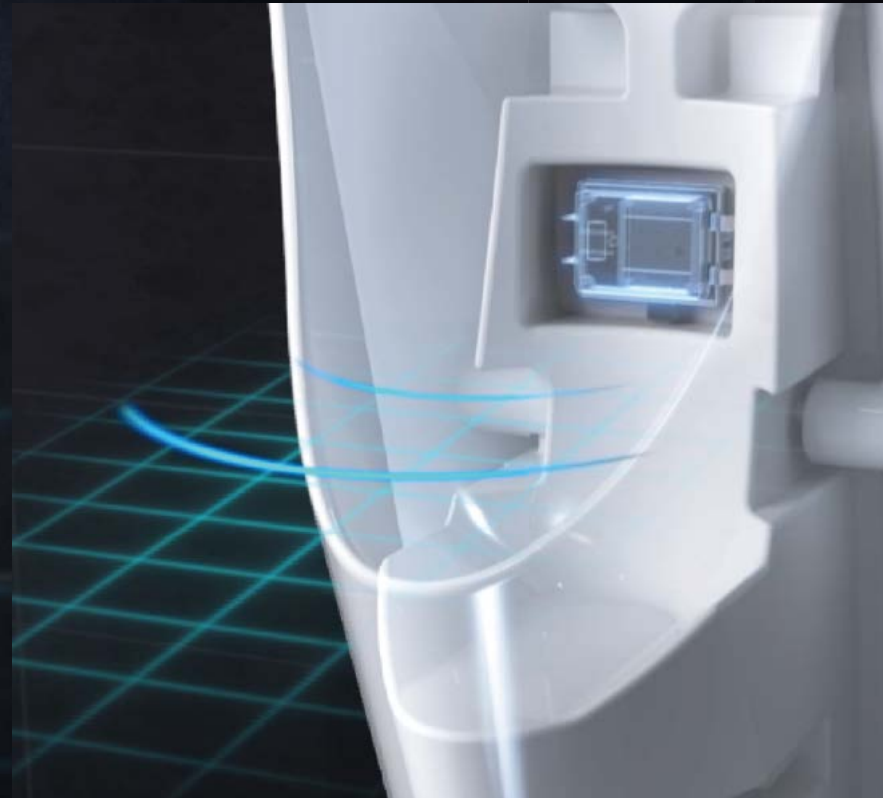

Dual Sensor System

Ensures reliable and accurate flushing with a microwave sensor to detect movement of the user and a conductivity sensor to the presence of urine or other liquid.

Microwave Sensor

Detects movement with higher accuracy compared to traditional infrared sensors, reducing false actuation.

Conductivity Sensor

Delays flushing until it detects presence of urine or other liquid.