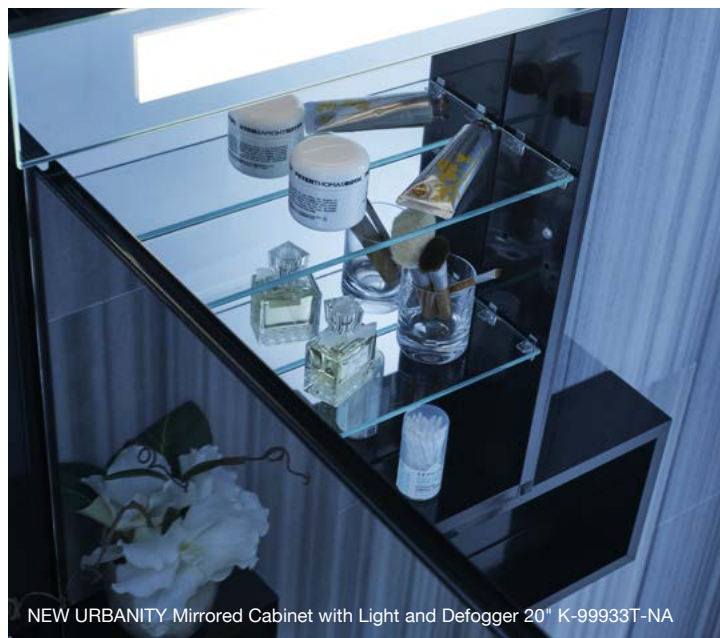

NEW URBANITY™ Mirrored Cabinet with Light and Defogger 35" K-99932T-NA
NEW URBANITY Shelf K-99917T-LK x 2
NEW URBANITY Shelf K-99916T-LK x 2

NEW URBANITY Mirrored Cabinet with Light and Defogger 20" K-99933T-NA

VERDERA™ 2.0 Mirrored Cabinet 39" K-26376T-NA

NEW URBANITY Mirrored Cabinet with Light and Defogger 20" K-99933T-NA