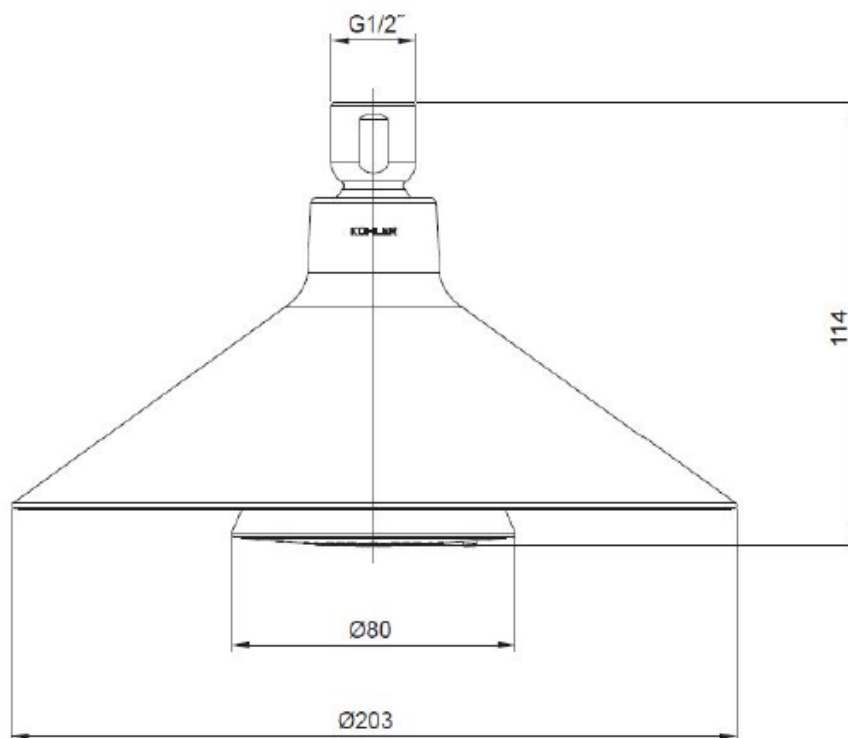

### Product Specification:

Model	Reach	Finish
K-99105T	114 mm	Polished Chrome (-CP)

### Product Dimension:

K-99105T

Please note that the above information are subject to change without notice.