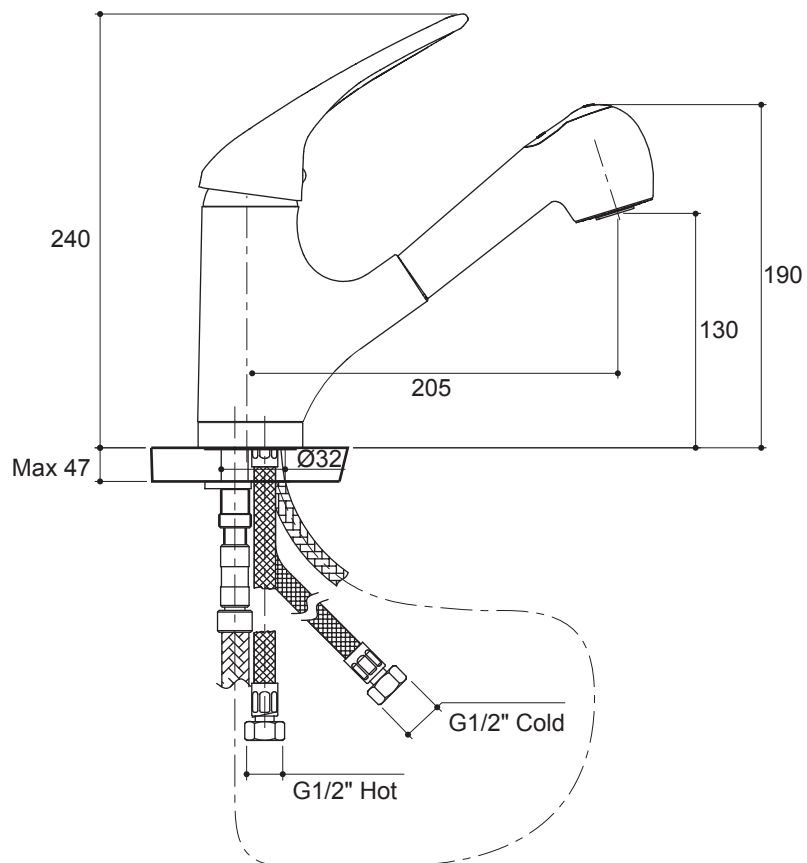

### Product Specification:

The kitchen faucet shall be made of brass construction. Product shall feature a one-piece, self-contained ceramic disc valve, allowing volume and temperature control. Product shall be for single-hole mounting. Product shall have pull out spray. Product shall feature a 205 mm spout reach, lever handle and flexible connections for easy installation. Faucet shall be Kohler Model K-8691X-CP.

## Installation Notes

Install this product according to the installation guide.

Dimensions are approximate.  
Unit: mm.

Product Diagram