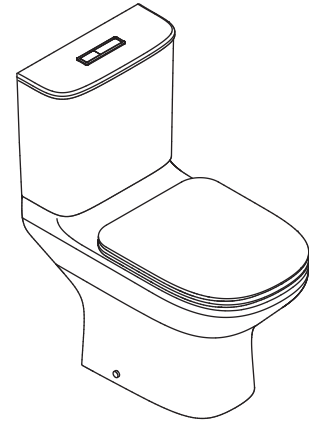

Features

- Vitreous china
- Round-front bowl
- Non-Back-to-Wall
- Includes quiet close seat or nightlight seat
- Includes polished chrome push button
- Wash down flushing system
- Dual flush 3/6 liter per flush
- 185 mm rough-in for P-trap
- 650 x 394 x 800 mm

Codes/Standards Applicable

Specified model meets or exceeds the following:

- AS 1172
- BS:EN 997
- MS 1552
- SNI 03-0797
- TIS 792
- ASME 112.19.2/CSA B45.1
- GB 6952
- PNS 156
- SS 574

TWO-PIECE TOILET WITH SEAT

K-78476H

ALSO K-77793H

Technical Information

Fixture:	
Configuration	two-piece, round-front
Water per flush	3/6 liter
Passageway	51 mm
Water area	127 x 102 mm
Water depth from rim	220 mm
Seat post hole centers	140 mm

Dimensions are approximate.
Unit: mm

Product Diagram