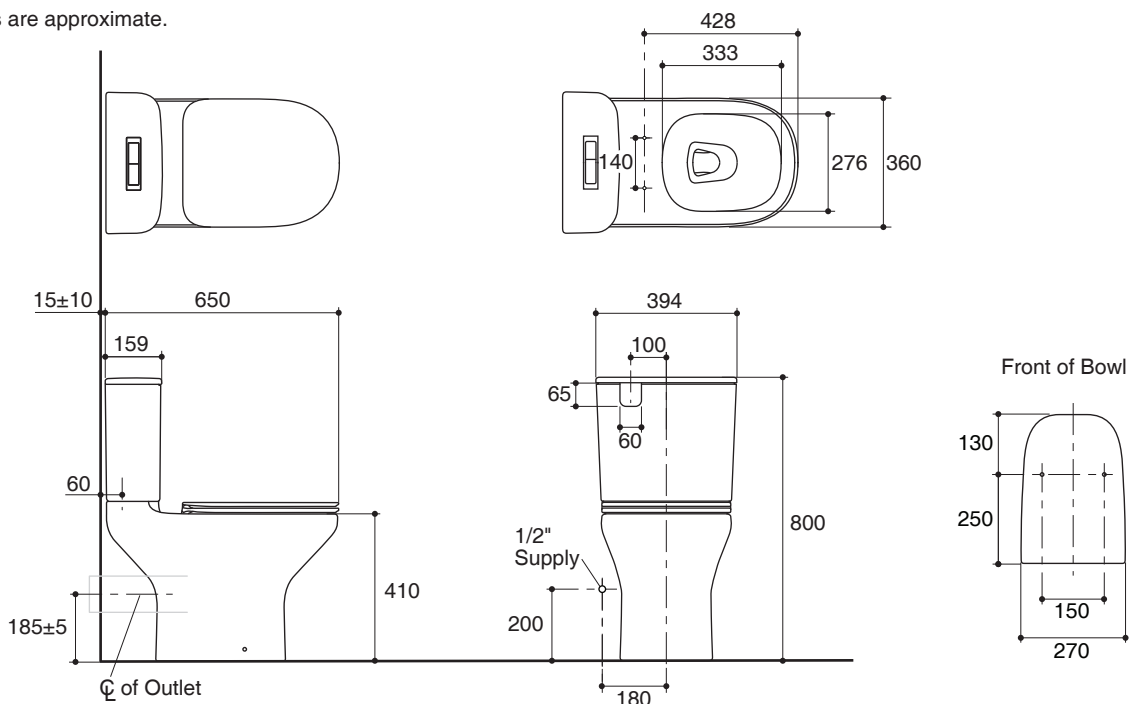

Features

- Vitreous china
- Round-front bowl
- Non-Back-to-Wall
- Includes quiet close seat or nightlight seat
- Includes polished chrome push button
- Wash down flushing system
- Dual flush 3/6 liter per flush
- 185 mm rough-in for P-trap
- 650 x 394 x 800 mm

K-78476H

ALSO K-77793H

Technical Information

Fixture:	
Configuration	two-piece, round-front
Water per flush	3/6 liter
Passageway	51 mm
Water area	127 x 102 mm
Water depth from rim	220 mm
Seat post hole centers	140 mm

Dimensions are approximate.
Unit: mm

Product Diagram