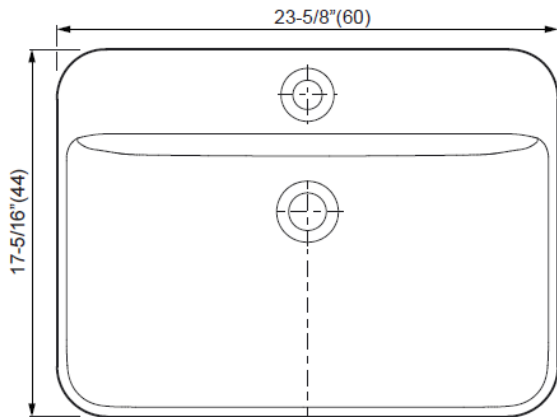

Notes

Install this product according to the installation instructions.

Product does not have an overflow.

*Spout must be 3.9" (99mm) long (min) for adequate clearance into the bathroom sink.

Technical Information

All Product Dimensions are nominal

Lavatory configuration	Single
Installation	Above Counter
Bowl area	Length: 23 5/8" (600 mm) Width: 17 5/16" (440 mm) Height: 5 15/16" (150 mm) Depth: 4 15/16" (125 mm)
Drain hole	Ø41.65 - 46.5 mm
Template	1301458IN-7