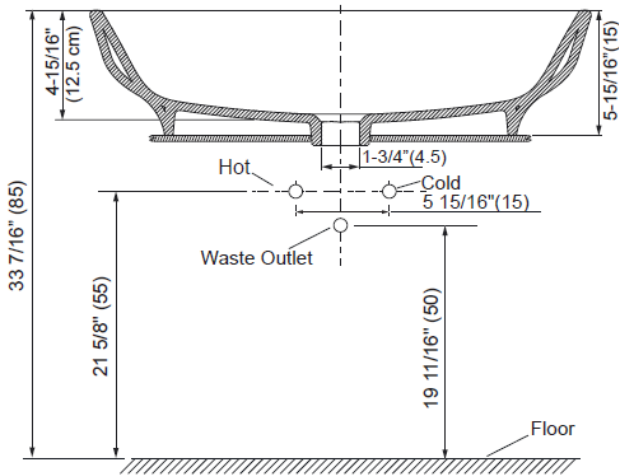

Notes

Install this product according to the installation instructions.

Product does not have an overflow.

*Spout must be 3.9" (99mm) long (min) for adequate clearance into the bathroom sink.

Technical Information

All Product Dimensions are nominal

Lavatory configuration	Single
Installation	Above Counter
Bowl area	Length: 23 5/8" (600 mm) Width: 17 5/16" (440 mm) Height: 5 15/16" (150 mm) Depth: 4 15/16" (125 mm)
Drain hole	Ø41.65 - 46.5 mm
Template	1301458IN-7