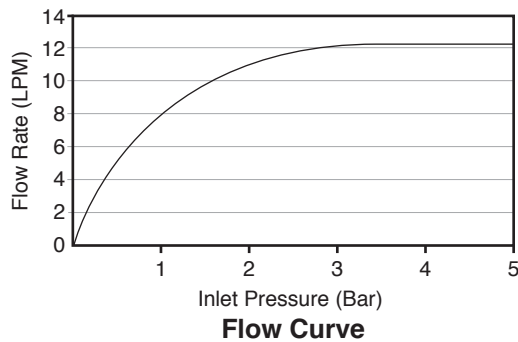

Features

- *Katalyst Air-Induction technology for powerful and even coverage*
- *Durable KOHLER finishes resist corrosion and tarnishing*
- *Robust wall mounting system and hardware*
- *3-function showerhead - Cascade, Rain and Laminar*
- *Integrated warm white lights powered by the flow of water*

WALL MOUNT SHOWERHEAD K-72830-L-CP

Codes/Standards Applicable

- Specified model meets or exceeds the following:
- GB/T 23447-2009

Installation Notes

Install this product according to the installation guide.

- Note: 1. Flow rates are approximate. (1 gallon = 3.785 liters, 1 bar = 14.5 psi)
 2. Flow curve above shows single outlet flow rate using supplied flow regulator.
 3. Suggested minimum supply system capacity: 13 LPM.
 For simultaneous showerhead functionality, higher system flow rate required.