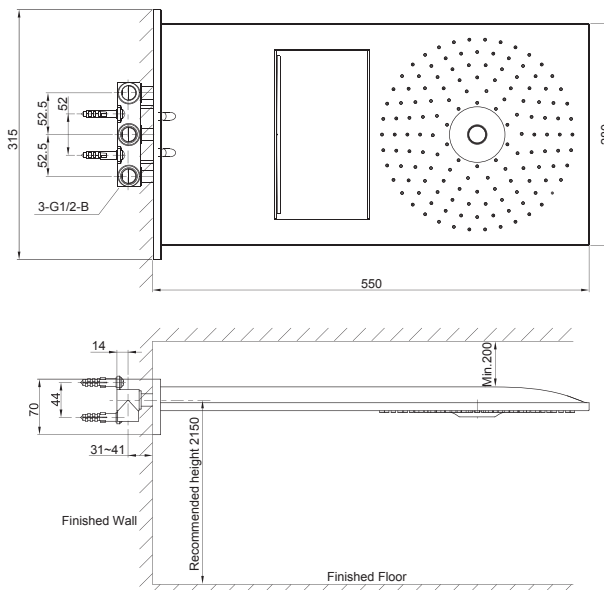

WALL MOUNT SHOWERHEAD K-72830-L-CP

Codes/Standards Applicable

- Specified model meets or exceeds the following:
- GB/T 23447-2009

Installation Notes

Install this product according to the installation guide.

Specified Model

Model	Description	Color/Finished
K-72830T-L-CP	Beitou Wall Mount Showerhead	Polished Chrome (CP)

For a full range of color finishes in your market please contact your local Kohler representative.

- Note: 1. Flow rates are approximate. (1 gallon = 3.785 liters, 1 bar = 14.5 psi)
 2. Flow curve above shows single outlet flow rate using supplied flow regulator.
 3. Suggested minimum supply system capacity: 13 LPM.
 For simultaneous showerhead functionality, higher system flow rate required.

Dimensions are approximate.
 Unit: mm

Product Diagram