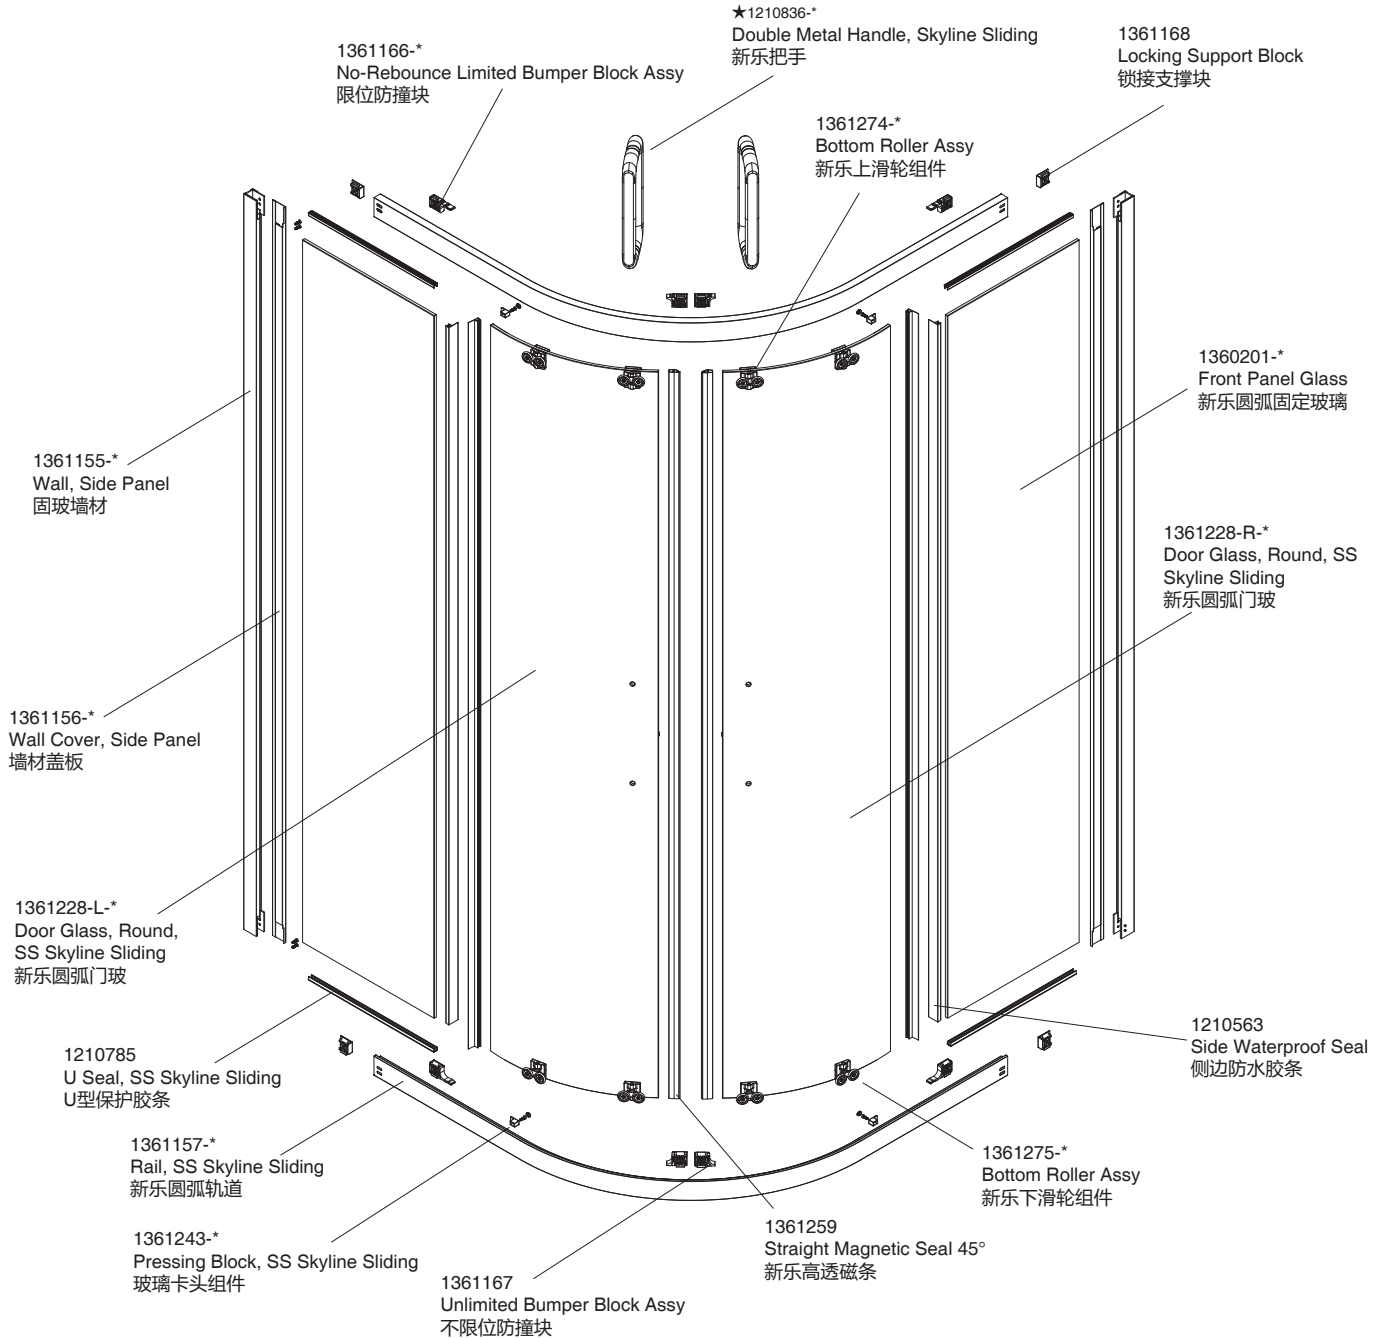

K-701539T

\* Color code must be specified when ordering.

\* 订购时请说明颜色编号

P/N 零件号	DESCRIPTION 描述		COLOR 颜色
1361228-R-*	Door Glass Right 圆弧门玻 右		FM, FMC
1361228-L-*	Door Glass Left 圆弧门玻 左		
1360201-*	Panel Glass With Logo 带Logo固定玻璃		
1361157-*	Rail, SS Skyline Sliding 圆弧弯轨		S, AF, RGD
1361155-*	Wall, Side Panel 固玻墙材		S, AF, RGD
1361156-*	Wall Cover, Side Panel 圆弧装饰材		S, AF, RGD
1361274-*	Top Roller Assy 上滑轮组件		S, AF, RGD
1361275-*	Bottom Roller Assy 下滑轮组件		S, AF, RGD
1361166-R-*	No-Rebound Limited Bumper Block Assy Right 限位防撞块 (右)		CP, AF, RGD
1361166-L-*	No-Rebound Limited Bumper Block Assy Left 限位防撞块 (左)		CP, AF, RGD
1361167-R-*	Unlimited Bumper Block Assy Right 不限位防撞块 (右)		CP, AF, RGD
1361167-L-*	Unlimited Bumper Block Assy Left 不限位防撞块 (左)		CP, AF, RGD
1361168-R-*	Locking Support Block Right 锁接支撑块 (右)		CP, AF, RGD
1361168-L-*	Locking Support Block Left 锁接支撑块 (左)		CP, AF, RGD
1361243-*	Pressing Block, SS Skyline Sliding 玻璃卡头组件		S, AF, RGD
1312928-*	Bumper Block Decorative Cover 防撞块装饰盖		CP, AF, RGD
★ 1210836-*	Double Metal Handle, SS Skyline Sliding 金属对装拉手		S, AF, RGD
▲ 1361262	New SS Round Seal Strip Package 8mm 新乐圆弧移门-密封配件包	1361259	Straight Magnetic Seal 新乐高透磁条 8mm
		1210563	Side waterproof Seal 侧边防水胶条 8mm
		1157915	304C-8 Side waterproof Seal 304C-8侧边防水胶条
		1210785	U Type Protect Seal U型保护胶条 8mm
▲ 1361263	New SS Round SPP 新乐圆弧移门-维修配件包		Screw M4X25 圆头机制 M4X25
		1361172	Screw M4X14 十字沉头机制螺丝 M4X14
		1150121	Screw, ST3.5X40 盘头自攻螺钉 ST3.5X40
		1057064	Hollow Wall Anchor, Nylon 膨胀套
		1157853	Screw Key 2.5mm 内六角扳手 2.5mm (加长)
		1095457	Screw Key 3mm 内六角扳手 3mm

Note: Components marked in ▲ can only be ordered in whole pack. When ordering components marked in ★, customers need provide measurement form and corresponding product SKU.

注意: 带▲标注零件仅可整包订购, 带★标注零件订购时需附加测量单和产品SKU号。