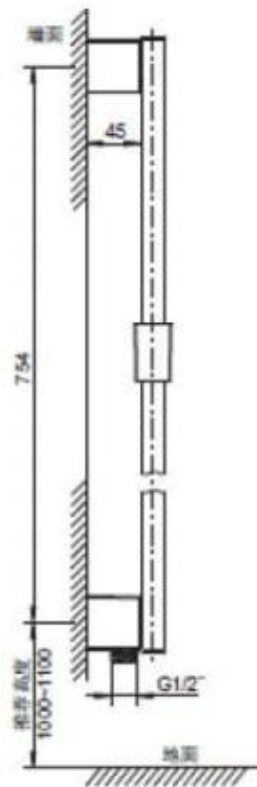

Product Specification:

Model	Description	Finish	NOTE
K-45407T	80cm slide bar, Adjustable Shower Bracket	CP	Needs to be matched with trim

Product Dimension:

K-45407T

Please note that the above information are subject to change without notice.