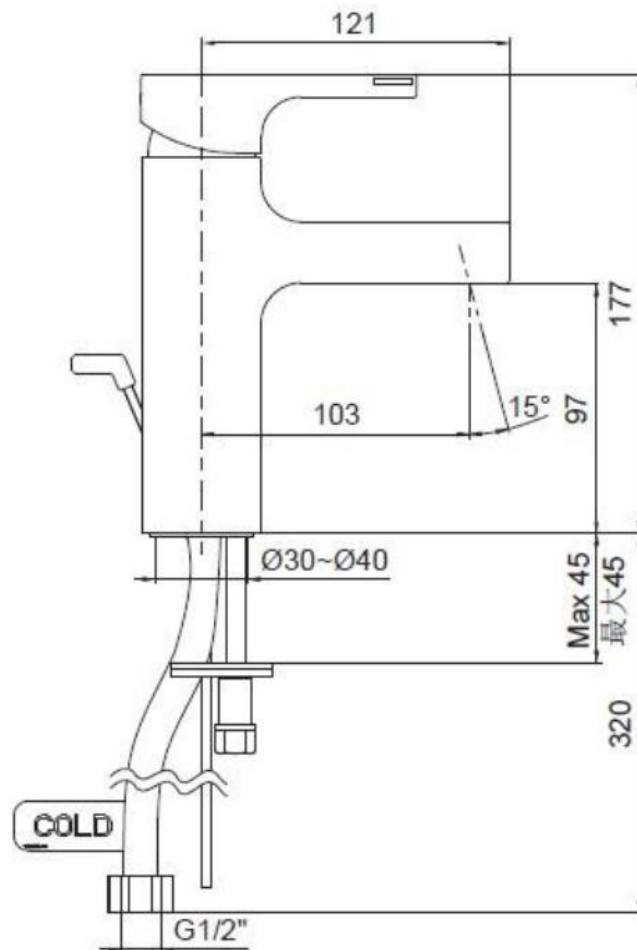

STRAYT
K-37327T-4

Product Specification:

Model	Spout		Handle	Includes	Finish
	Reach #	Height			
K-37327T-4	103 mm	97 mm	Lever	Spout, handle, valve, aerator, drain kit, flexible inlet hose, connection kit	Polished Chrome (-CP)

#Reach: the distance between the spout and the center of the faucet opening hole.

Product Dimension:

K-37327T-4

Please note that the above information are subject to change without notice.