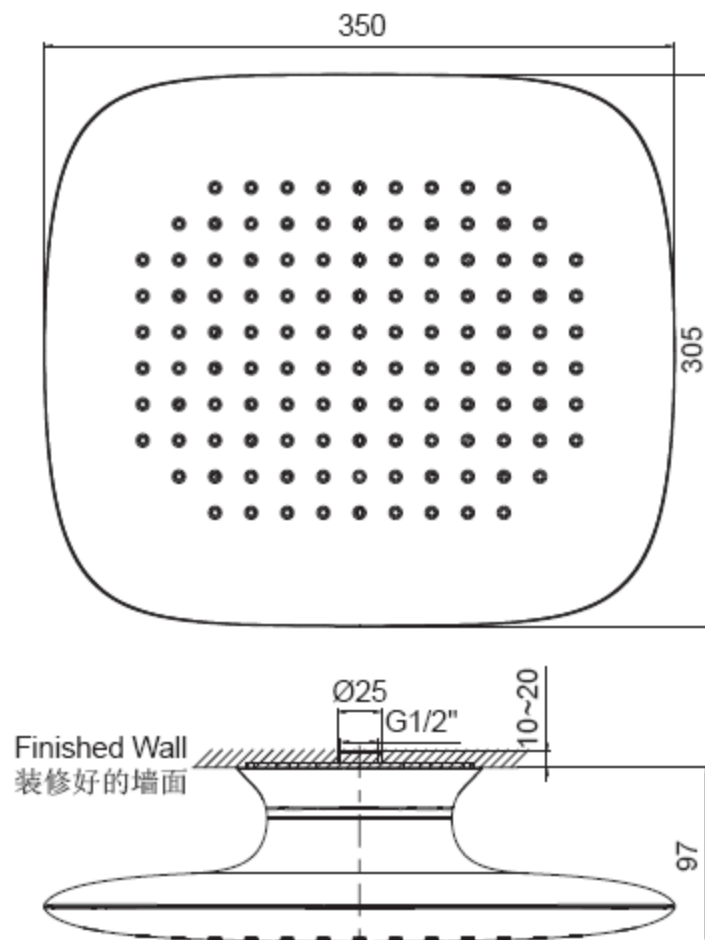

Product Specification:

Model	Includes	Finish
K-37268T	Showerhead and showerarm	Polished Chrome (-CP)

Product Dimension:

37268T

Please note that the above information are subject to change without notice.