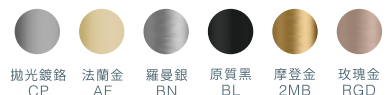

Anthem™
恆溫花灑龍頭

26328T-9-CP	$25,900	$75,200
26328T-9-AF	$32,400	$86,500
26328T-9-BN	$32,400	$86,500
26328T-9-BL	$35,300	$94,000
26328T-9-2MB	$35,300	$94,000
26328T-9-RGD	$35,300	$94,000

金屬表面處理