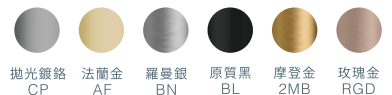

金屬表面處理

拋光銀鎳 CP 法蘭金 AF 羅曼銀 BN 原質黑 BL 摩登金 2MB 玫瑰金 RGD