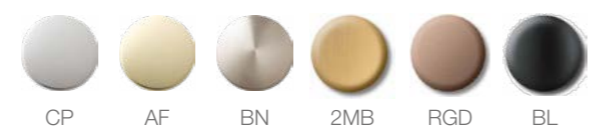

■ Statement Showering Collection
Position: Luxury
Launched