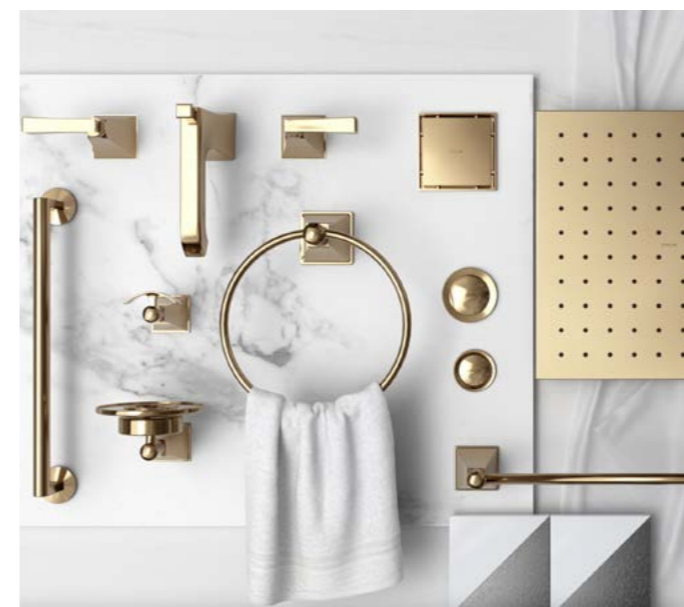

Colourful Finishes

Inspiring look
The unique hand brushing technique creates KOHLER Vibrant finishes in a wide variety of colors, textures and materials, adding dramatic elements to any design.

Lasting strength
KOHLER Vibrant PVD (Physical Vapor Deposition) technology results in a mechanically strong finish that resists tarnishing, scratching and corrosion.

Outstanding durability
KOHLER finishes go above and beyond industry testing standards, ensuring lasting beauty for lifetime usage.

Coordinating finishes
Let your creativity run wild with KOHLER'S rich array of finishes, to design a space that perfectly reflects your personality.