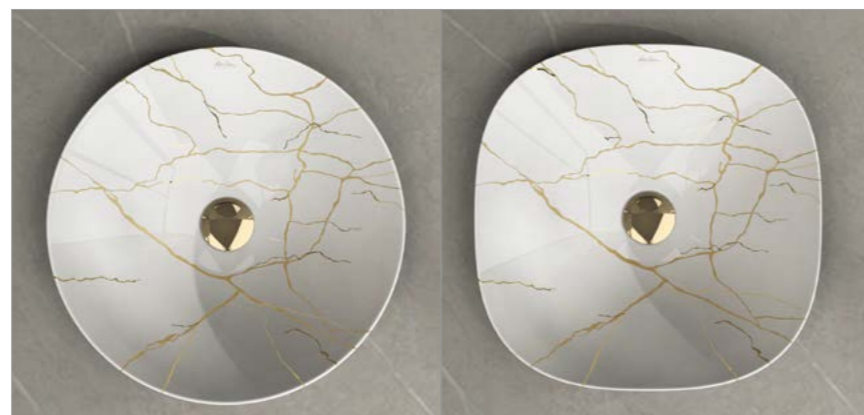

Artist Editions
K O H L E R

Aureus

Artist Edition

Inspiration for the white marble with gold veining comes from the famous traditional ceramic handicraft "Kintsugi Restoration", which originated in Asia, and the classic gold marble pattern. The two inspirations complement each other and together inspire this bold and unique contemporary design.

The marbled gold pattern is an enduring classic finish in contemporary interior decoration. The irregular patterns formed by the veins of gold complement each other and add magnificence to the space.

5mm thin edge with simple and stylish design can complement various bathroom styles.

■ Aureus Artist Edition
Position: Premium
Launch Time: 2023 Q2