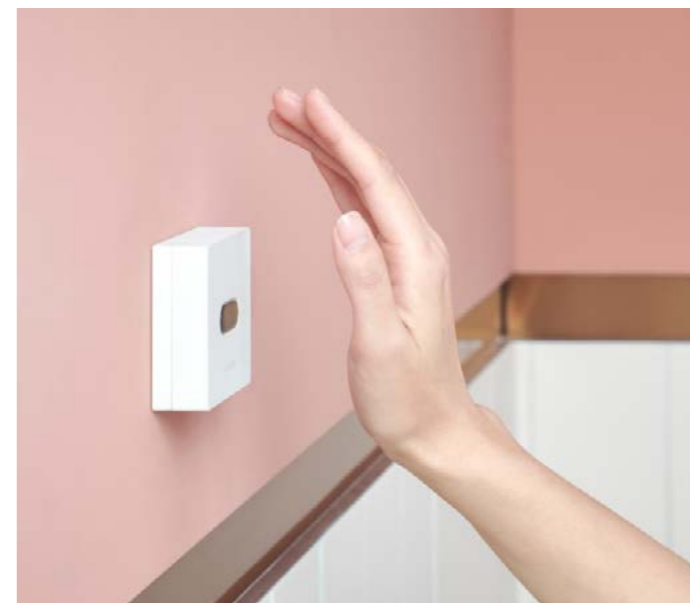

Response™ / Remote Response™ Touchless Toilet

Kohler Response™ Touchless Toilet and Remote Response Touchless Toilet protects you from bacteria by eliminating contact with sanitary ware, offering a safe and convenient toileting experience.

Enhance hygiene with no touch
Swipe over the sensor window and trigger Class Five extraordinary flush easily with no direct contact.

Applicable to all scenarios
Powered by DC battery, no electric socket is needed for the device. Low electricity consumption of the device, only required to change battery twice a year*.

Emergency control
Manual flush button also available to flush the toilet in emergency cases.

Trigger flushing wherever you want (Apply to Remote Response Touchless™)
Remote sensor can be located in anywhere according to your preference.

*test result based on laboratory figures, actual situation might vary according to temperature, humidity, frequency of flushing, etc.