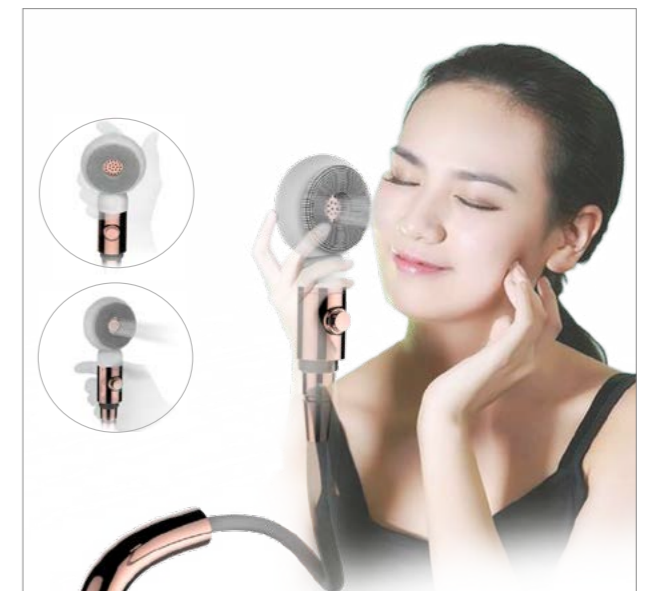

Grooming Face Brush

Snap-on Brush Heads for Streamlined Facial Cleansing

Massage your face using the cleansing accessory alone or combine it with the faucet for a spa-quality facial treatment at home.

Designed for different areas on the face, the silicone brushes in three sizes ensure your skin remains clear and refreshed.

Two vibration modes are available for normal and sensitive skins.

Micro-bubbles of 20-50um in diameter easily clean pores and keep your skin hydrated.