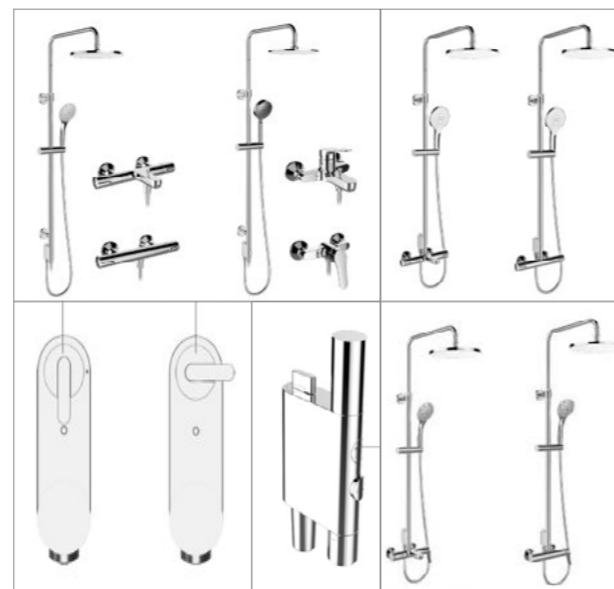

Set It the Way You Like

Switch between the spout and the handshower with the push button diverter. Raise or lower the height of the handshower with just one hand, thanks to the innovative bracket design. And fix the spray to your preferred angle by locking the handshower in place.

■ Accliv Showering Solutions
Position: Basic
Launched