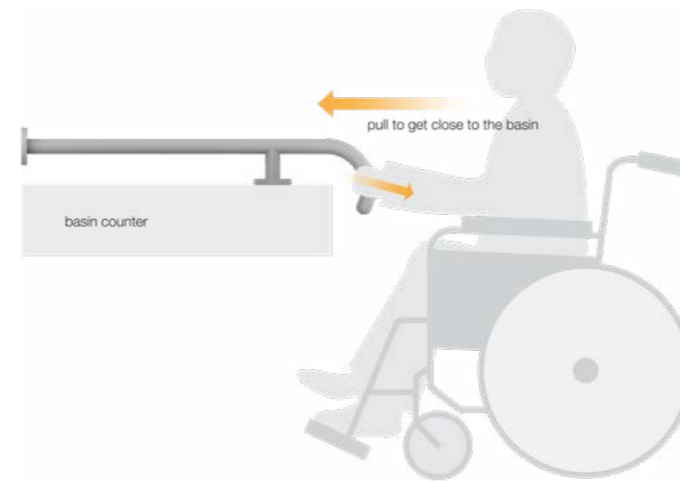

Handrail

TPE Coating Surface

Slip resistant TPE coating finish provides warm and soft touch feeling.

Comfort Design

Oval shape design for comfortable grab.

Stain Resistant

The surface is stain-resistant and easy to clean.

Security and Safety

Designed for 150kg load force. Safe to use.

Convenience

The foldable grab bar can be restored by rotating 90° vertically upward for the wheelchair user mobility.