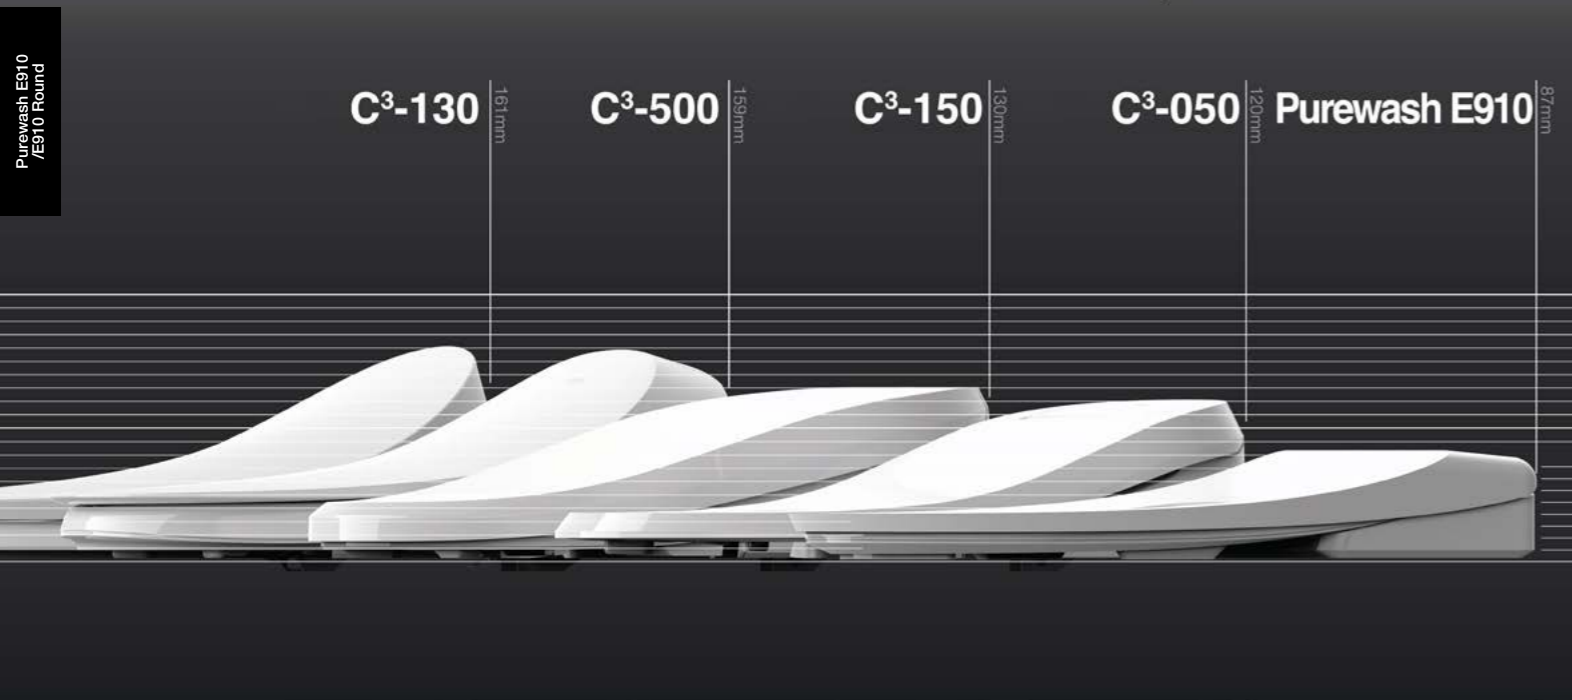

Slimmest Smart Seat, Ever.

Purewash E910 / E910 Round

C³-255