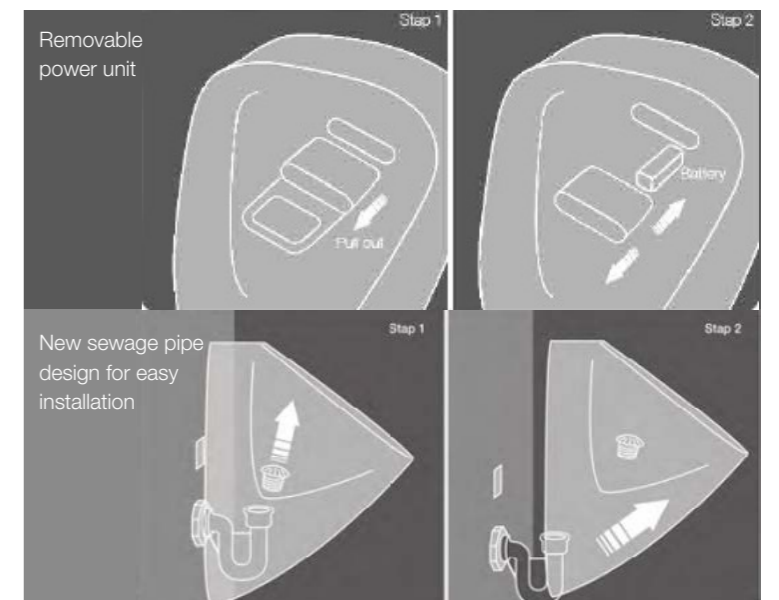

▪ Tend Urinal
Position: Premium
Launched