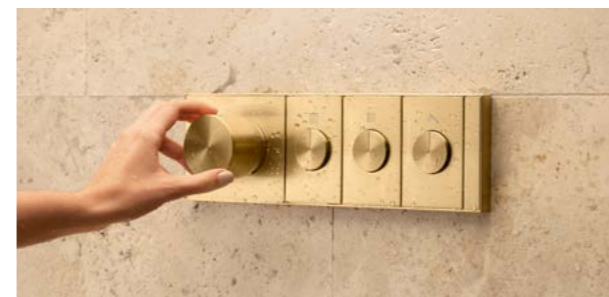

### Mechanical Valves and Controls

Offers up to six outlets in a single interface, letting the user independently adjust water volume and sprays for maximum comfort. The easily installed, versatile valves also allow shower elements to be plumbed to a single outlet for one-button control when preferred.

Anthem  
Valves and Controls

Anthem  
Valves and Controls

■ Anthem Valves and Controls  
Position: Luxury  
Launched

\*Digital Valves & Controls is only available in BL finish.

Statement Showering Collection