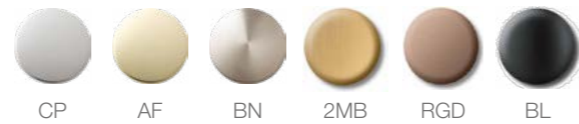

*Digital Valves & Controls is only available in BL finish.