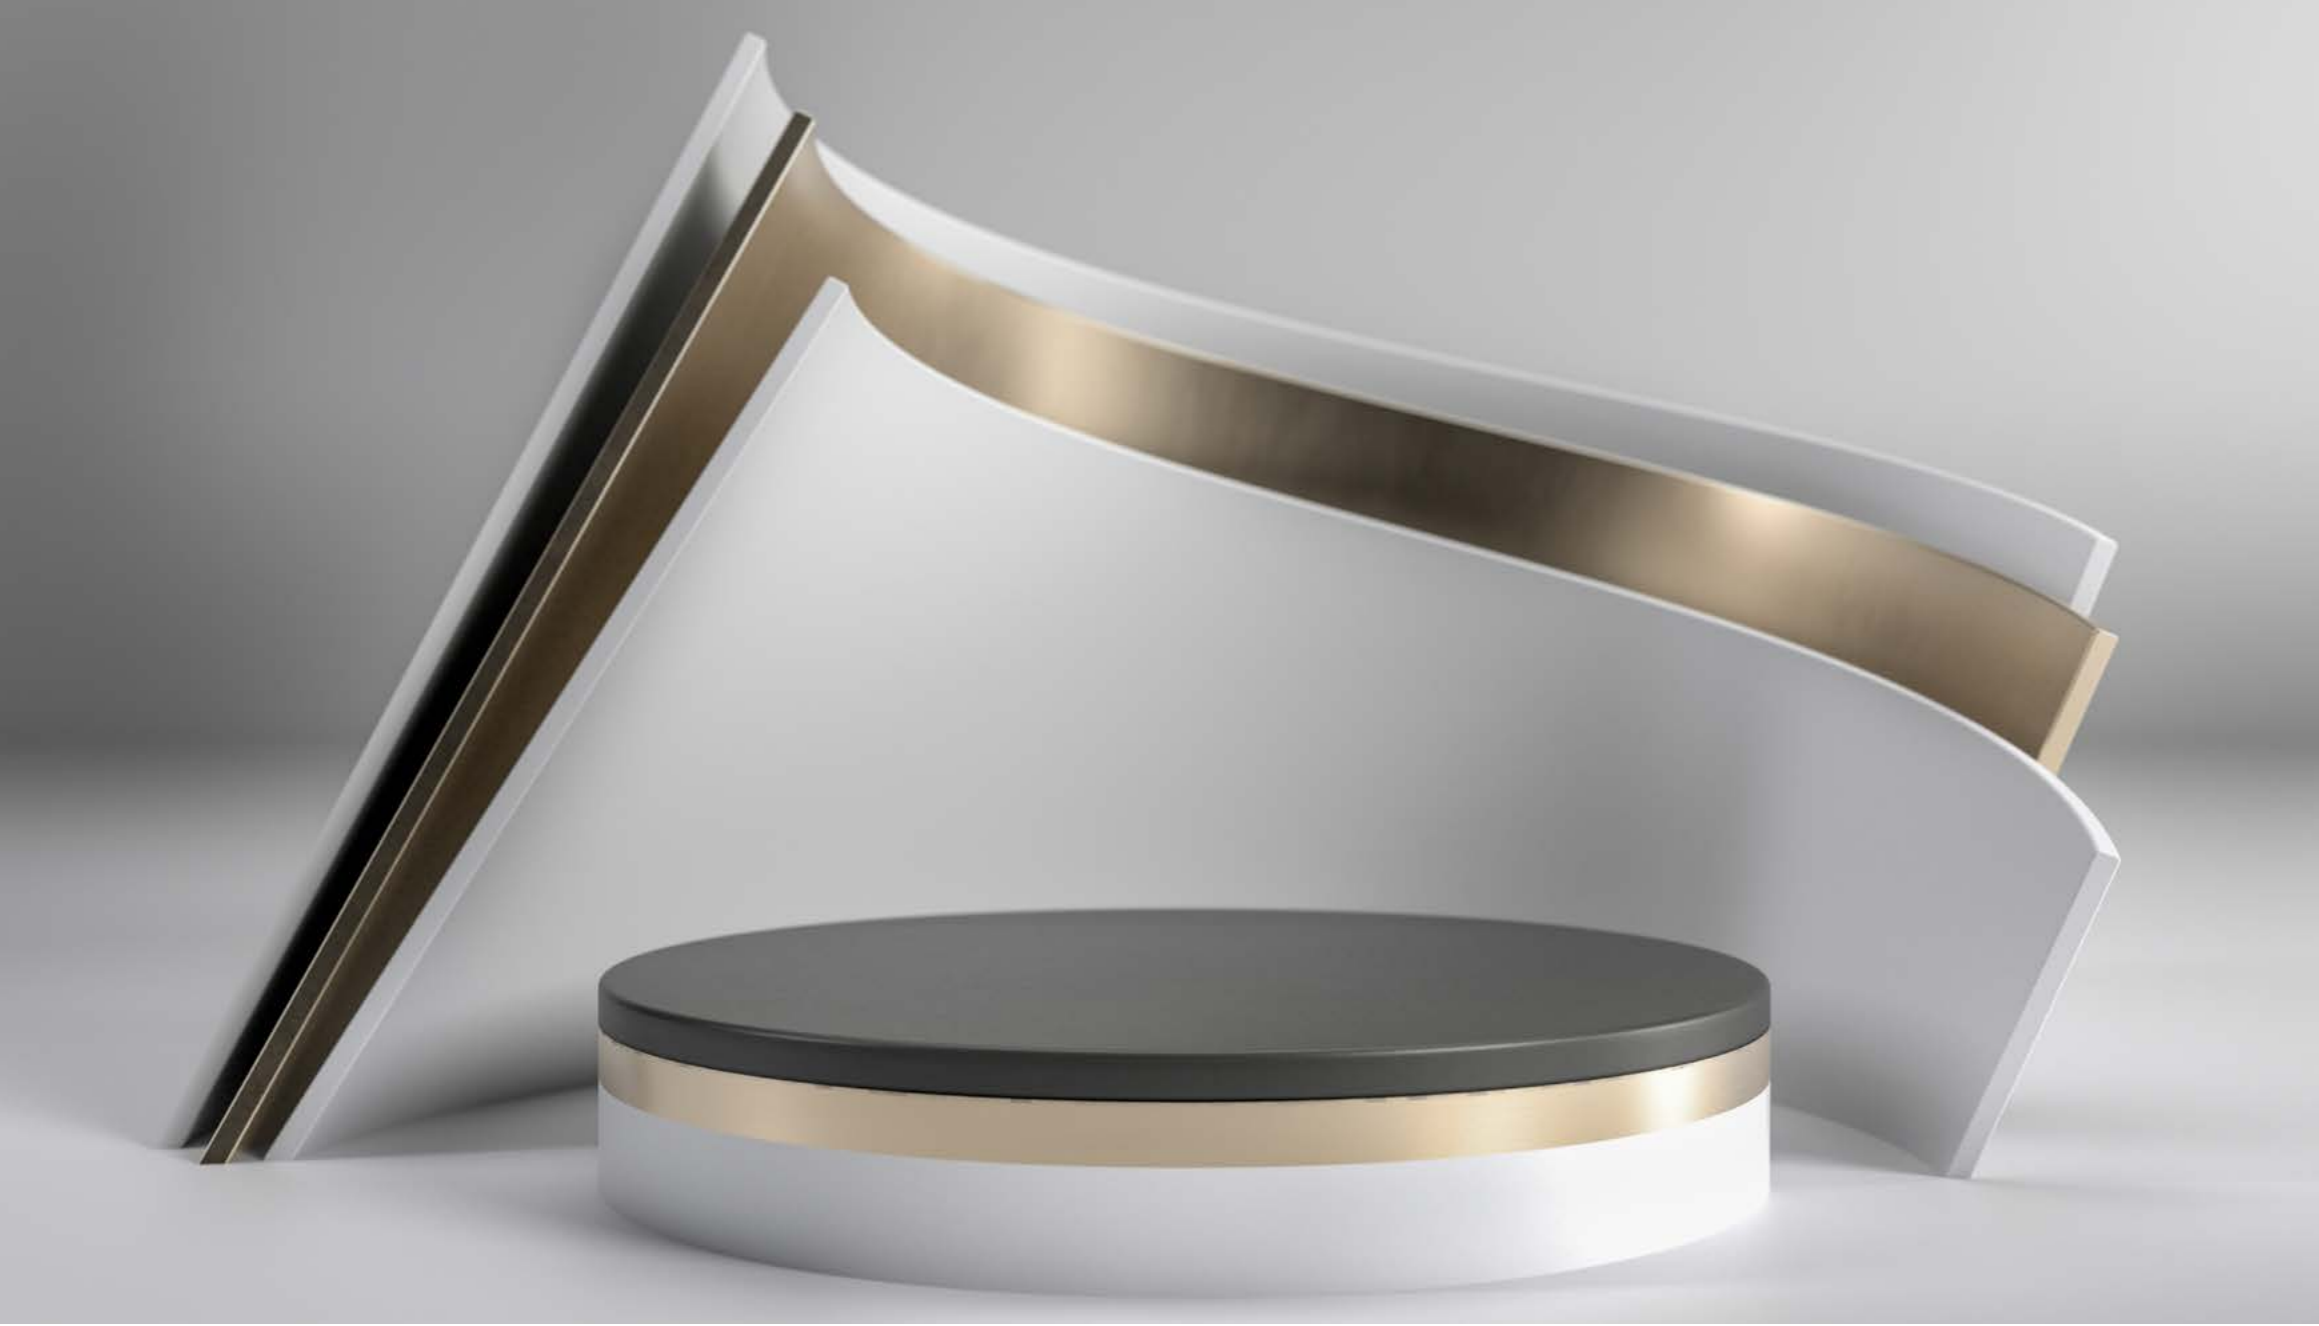

Note

Pneumatic Faceplate

Anti-fingerprints

Surface is difficult to soil with fingerprint, long-lasting stain resistance, bright and clean as new.

Colorful PVD Faceplates with a Variety of Combinations

Kohler PVD finishing technology provides a variety of colors to choose from, glittering and timeless.

Ease of Installation

The faceplates can be placed according to user habit, making it more convenient for the elderly and children to use.