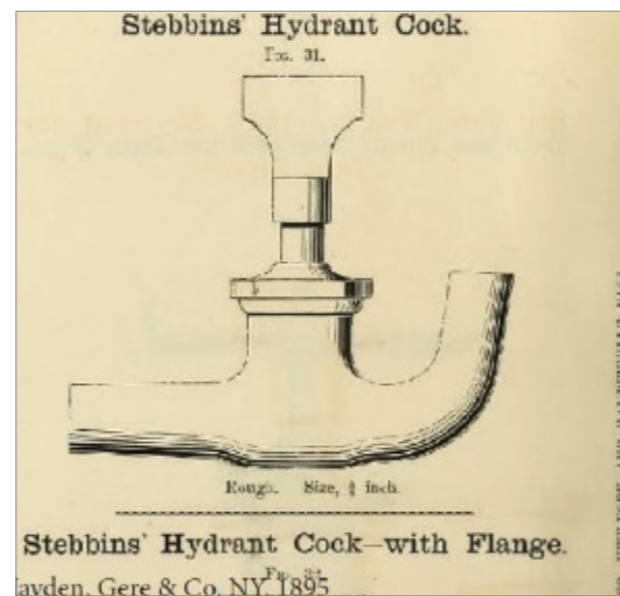

Artifacts

Decorative Collection

The shape, inspired by 1800's hardware valve stops, was the perfect canvas to bring to life fine jewelry for your bathroom. The material, unique marbles from around the world with extraordinary veining characteristics, lent itself to the wide, flat handle design, allowing the veins to wrap around in one continuous flow.

Uniqueness

Each piece is shaped, sanded, and polished by hand, to take it well beyond function to an art statement, then hand-selected to be paired to another to ensure the most similar set for your bathroom. No two are alike. Each piece as individual as you are.

Two types of marbles for choice

The Nero Marquina is primarily black with white veining and works with a more traditional look.
The Howlite is mostly white with black veining and pairs well with contemporary designs.

Occasion

Faucet and Accessory Collection

Inspired by the high fashion and effortless glamour of the Golden Age of Hollywood. The flawless design draws the eye from the chamfered edges to the subtle flare of the base. Just like the era that inspired it, the Occasion collection is always graceful, ever refined, and fashioned to be the center of attention.

Mix and Match for Personalization

A wide range of spouts and handles with flowing lines and delicate edges to create your unique bathroom space.