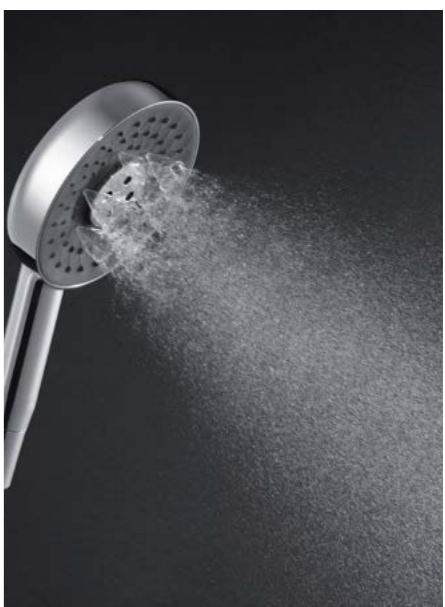

■ Statement Multi-function Handshower with WaterMind Technology
Position: Luxury
Launch Time: 2023 Q2