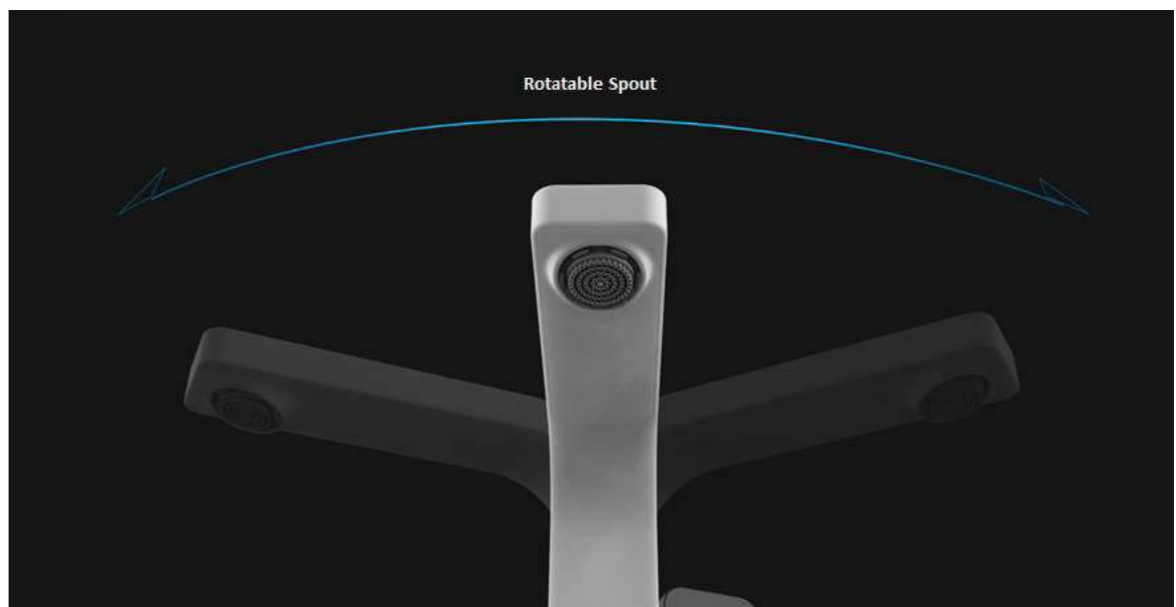

Movable touchless control does not need to punch holes in the table. It can be placed in any position, to meet different use habits.

**Two Installation Methods**

Countertop mounting or in-wall mounting is optional on request. Wall-mounting saves countertop space.

Parallel Grooming Faucet

Parallel Grooming Faucet

Parallel Grooming Faucet  
 Position: Premium  
 Launch Time: 2022 Q4