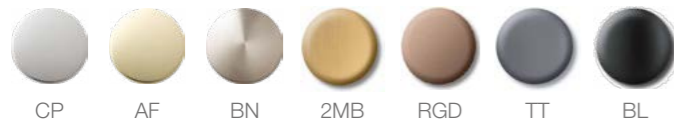

Components Single Control Lavatory Faucet
Position: Luxury
Launched

New PVD Finishes

Brushed Titanium / Brushed Rose Gold

Titanium has a sleek and modern look that appeals to many people. Rose gold is a popular color choice due to its warm, feminine, and elegant look.

When these 2 colors combined with a brushed finish, the subtle lines or scratches can create a more natural and organic appearance than a polished finish, which may appear too shiny or artificial. It adds a modern twist to the classic color and enhances the texture and depth of the metal.

Brush TT and brush RGD are popular trend in home deco, products and fashion. This reflects the recent Quiet Luxury insights that people are looking for.