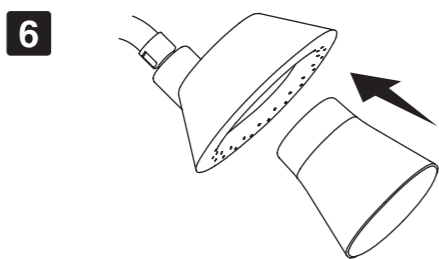

Installation Instructions

安装说明书

Showerhead and Wireless Speaker

音乐魔雨头顶花洒

K-28238-NKE

K-R28238T-NKE

KOHLER®

Power/Pair