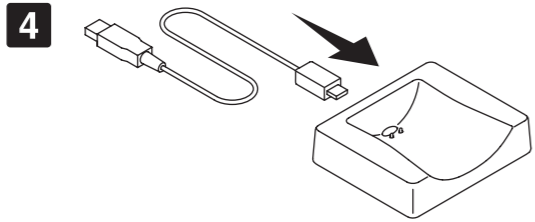

Installation Instructions

安装说明书

Showerhead and Wireless Speaker

音乐魔雨头顶花洒

K-28238-NKE

K-R28238T-NKE

KOHLER®

Power/Pair