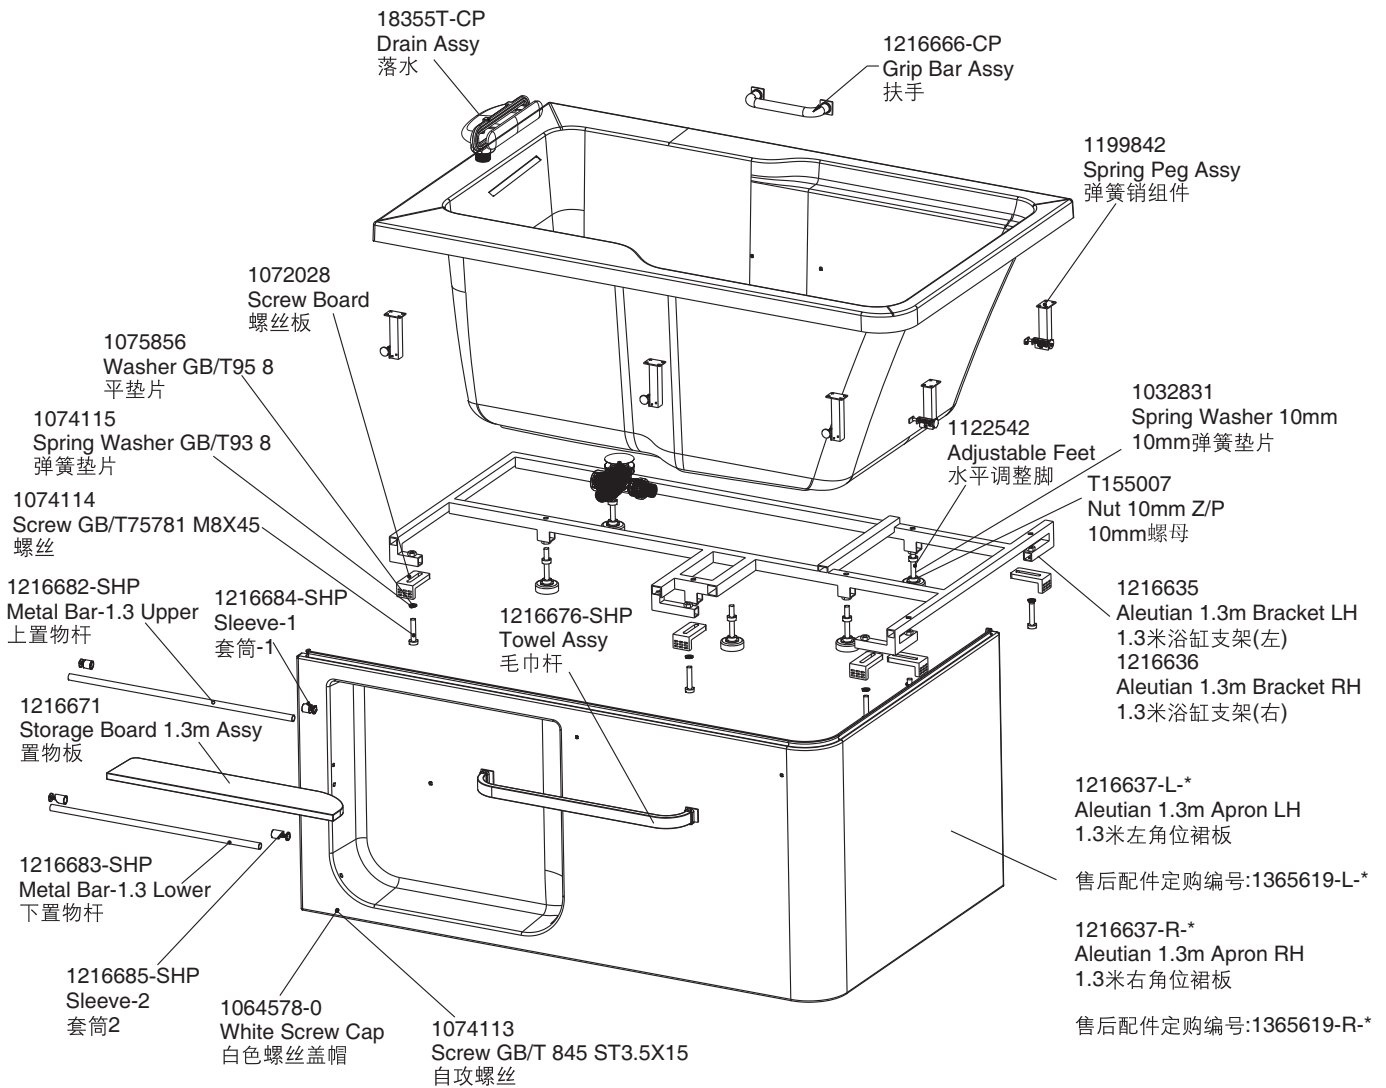

Color code (-*) must be specified when ordering.
订购时请说明颜色代码(-*)