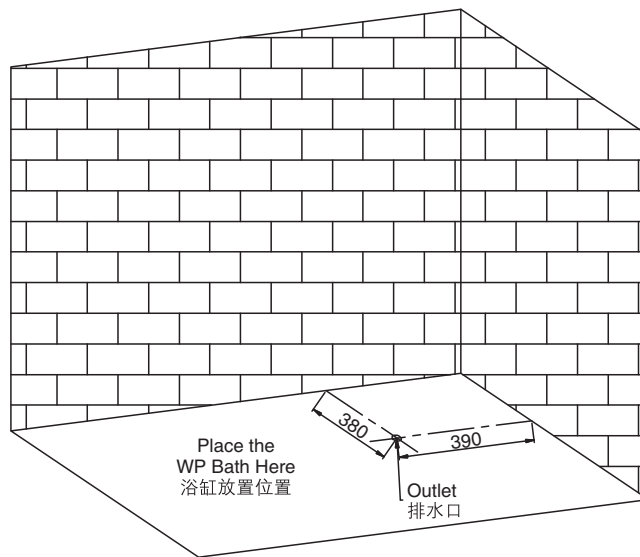

ALEUTIAN 1.3m INTEGRATED BATH 希尔维1.3米整体化浴缸

LH CORNER(左角位) K-99013T
RH CORNER(右角位) K-99014T

ROUGHING-IN 产品尺寸图 (Unit:mm) (单位:毫米)

K-99013T
Three-dimension installation roughing-in
左角位立体安装尺寸图

The actual outlet should be located in the area centering the shown outlet and extending with the radius 250mm.
排水口应位于以图示排水口为中心, 半径为250mm的范围内。

The actual outlet should be located in the area centering the shown outlet and extending with the radius 250mm.
排水口应位于以图示排水口为中心，半径为250mm的范围内。

K-99014T
Three-dimension installation roughing-in
直角位立体安装尺寸图

PRODUCT INFORMATION 产品信息

B. Product Information

K-99013T-0, K-99014T-0

Fixture*	Basin area	Top area
Bathing well	810 × 400mm	1186 × 560mm
	Water depth	Capacity
To overflow	440mm	275L
* Approximate measurements for comparison only.		

SKU	Product Name	Accessory	Accessory SKU
K-99013T	Aleutian 1.3m Integrated Bath, LH	Drain	K-18355T-CP
K-99014T	Aleutian 1.3m Integrated Bath, RH	Drain	K-18355T-CP

B. 产品资料

浴缸	底部	顶边
面积	810 × 400毫米	1186 × 560毫米
	深度	容积
到溢水口	440毫米	275升
*为比较浴缸所用的参考数值。		