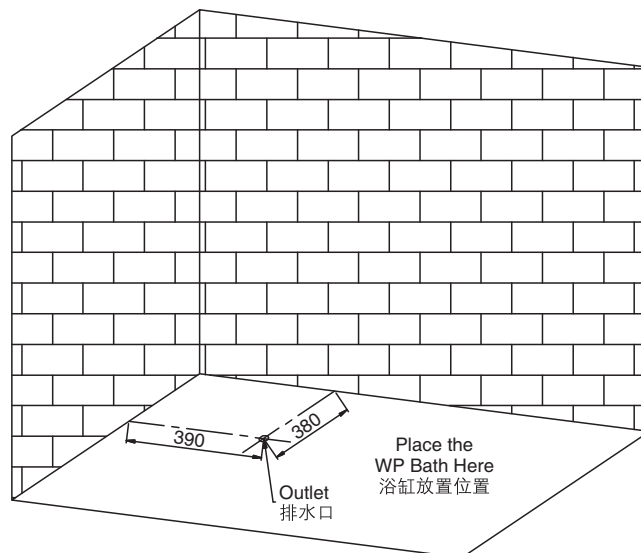

ALEUTIAN 1.3m INTEGRATED BATH 希尔维1.3米整体化浴缸

LH CORNER(左角位) K-99013T
RH CORNER(右角位) K-99014T

ROUGHING-IN 产品尺寸图 (Unit:mm) (单位:毫米)

K-99013T
Three-dimension installation roughing-in
左角位立体安装尺寸图

The actual outlet should be located in the area centering the shown outlet and extending with the radius 250mm.
排水口应位于以图示排水口为中心, 半径为250mm的范围内。

The actual outlet should be located in the area centering the shown outlet and extending with the radius 250mm.
排水口应位于以图示排水口为中心，半径为250mm的范围内。

K-99014T
Three-dimension installation roughing-in
直角位立体安装尺寸图

PRODUCT INFORMATION 产品信息

B. Product Information

K-99013T-0, K-99014T-0

Fixture*	Basin area	Top area
Bathing well	810 × 400mm	1186 × 560mm
	Water depth	Capacity
To overflow	440mm	275L
* Approximate measurements for comparison only.		

SKU	Product Name	Accessory	Accessory SKU
K-99013T	Aleutian 1.3m Integrated Bath, LH	Drain	K-18355T-CP
K-99014T	Aleutian 1.3m Integrated Bath, RH	Drain	K-18355T-CP

B. 产品资料

浴缸	底部	顶边
面积	810 × 400毫米	1186 × 560毫米
	深度	容积
到溢水口	440毫米	275升
*为比较浴缸所用的参考数值。		