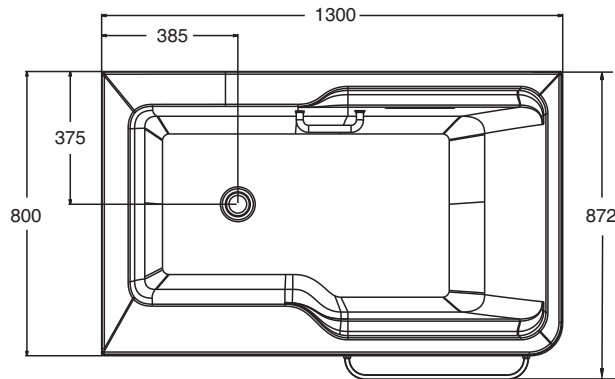

ALEUTIAN 1.3m INTEGRATED BATH 希尔维1.3米整体化浴缸

LH CORNER(左角位) K-99013T
RH CORNER(右角位) K-99014T

ROUGHING-IN 产品尺寸图 (Unit:mm) (单位:毫米)

K-99013T
Three-dimension installation roughing-in
左角位立体安装尺寸图

The actual outlet should be located in the area centering the shown outlet and extending with the radius 250mm.
排水口应位于以图示排水口为中心, 半径为250mm的范围内。

The actual outlet should be located in the area centering the shown outlet and extending with the radius 250mm.
排水口应位于以图示排水口为中心，半径为250mm的范围内。

K-99014T
Three-dimension installation roughing-in
直角位立体安装尺寸图

PRODUCT INFORMATION 产品信息

B. Product Information

K-99013T-0, K-99014T-0

Fixture*	Basin area	Top area
Bathing well	810 × 400mm	1186 × 560mm
	Water depth	Capacity
To overflow	440mm	275L
* Approximate measurements for comparison only.		

SKU	Product Name	Accessory	Accessory SKU
K-99013T	Aleutian 1.3m Integrated Bath, LH	Drain	K-18355T-CP
K-99014T	Aleutian 1.3m Integrated Bath, RH	Drain	K-18355T-CP

B. 产品资料

浴缸	底部	顶边
面积	810 × 400毫米	1186 × 560毫米
	深度	容积
到溢水口	440毫米	275升
*为比较浴缸所用的参考数值。		