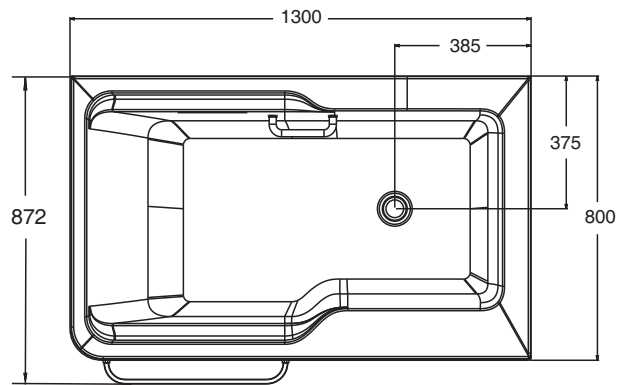

ALEUTIAN 1.3m INTEGRATED BATH 希尔维1.3米整体化浴缸

LH CORNER(左角位) K-99013T
RH CORNER(右角位) K-99014T

ROUGHING-IN 产品尺寸图 (Unit:mm) (单位:毫米)

K-99013T
Three-dimension installation roughing-in
左角位立体安装尺寸图

The actual outlet should be located in the area centering the shown outlet and extending with the radius 250mm.
排水口应位于以图示排水口为中心, 半径为250mm的范围内。

The actual outlet should be located in the area centering the shown outlet and extending with the radius 250mm.
排水口应位于以图示排水口为中心，半径为250mm的范围内。

K-99014T
Three-dimension installation roughing-in
直角位立体安装尺寸图

PRODUCT INFORMATION 产品信息

B. Product Information

K-99013T-0, K-99014T-0

Fixture*	Basin area	Top area
Bathing well	810 × 400mm	1186 × 560mm
	Water depth	Capacity
To overflow	440mm	275L
* Approximate measurements for comparison only.		

SKU	Product Name	Accessory	Accessory SKU
K-99013T	Aleutian 1.3m Integrated Bath, LH	Drain	K-18355T-CP
K-99014T	Aleutian 1.3m Integrated Bath, RH	Drain	K-18355T-CP

B. 产品资料

浴缸	底部	顶边
面积	810 × 400毫米	1186 × 560毫米
	深度	容积
到溢水口	440毫米	275升
*为比较浴缸所用的参考数值。		