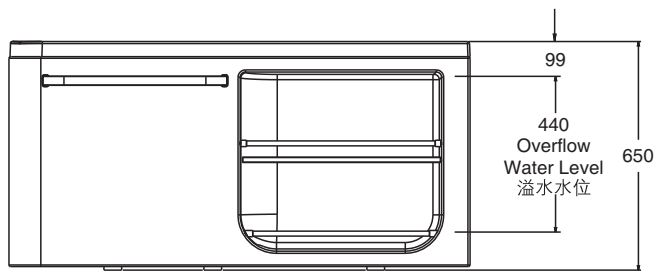

ALEUTIAN 1.3m INTEGRATED BATH 希尔维1.3米整体化浴缸

LH CORNER(左角位) K-99013T
RH CORNER(右角位) K-99014T

ROUGHING-IN 产品尺寸图 (Unit:mm) (单位:毫米)

K-99013T
Three-dimension installation roughing-in
左角位立体安装尺寸图

The actual outlet should be located in the area centering the shown outlet and extending with the radius 250mm.
排水口应位于以图示排水口为中心, 半径为250mm的范围内。

The actual outlet should be located in the area centering the shown outlet and extending with the radius 250mm.
排水口应位于以图示排水口为中心，半径为250mm的范围内。

K-99014T
Three-dimension installation roughing-in
直角位立体安装尺寸图

PRODUCT INFORMATION 产品信息

B. Product Information

K-99013T-0, K-99014T-0

Fixture*	Basin area	Top area
Bathing well	810 × 400mm	1186 × 560mm
	Water depth	Capacity
To overflow	440mm	275L
* Approximate measurements for comparison only.		

SKU	Product Name	Accessory	Accessory SKU
K-99013T	Aleutian 1.3m Integrated Bath, LH	Drain	K-18355T-CP
K-99014T	Aleutian 1.3m Integrated Bath, RH	Drain	K-18355T-CP

B. 产品资料

浴缸	底部	顶边
面积	810 × 400毫米	1186 × 560毫米
	深度	容积
到溢水口	440毫米	275升
*为比较浴缸所用的参考数值。		