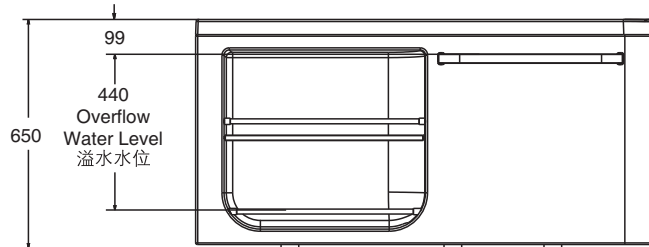

ALEUTIAN 1.3m INTEGRATED BATH 希尔维1.3米整体化浴缸

LH CORNER(左角位) K-99013T
RH CORNER(右角位) K-99014T

ROUGHING-IN 产品尺寸图 (Unit:mm) (单位:毫米)

K-99013T
Three-dimension installation roughing-in
左角位立体安装尺寸图

The actual outlet should be located in the area centering the shown outlet and extending with the radius 250mm.
排水口应位于以图示排水口为中心, 半径为250mm的范围内。

The actual outlet should be located in the area centering the shown outlet and extending with the radius 250mm.
排水口应位于以图示排水口为中心，半径为250mm的范围内。

K-99014T
Three-dimension installation roughing-in
直角位立体安装尺寸图

PRODUCT INFORMATION 产品信息

B. Product Information

K-99013T-0, K-99014T-0

Fixture*	Basin area	Top area
Bathing well	810 × 400mm	1186 × 560mm
	Water depth	Capacity
To overflow	440mm	275L
* Approximate measurements for comparison only.		

SKU	Product Name	Accessory	Accessory SKU
K-99013T	Aleutian 1.3m Integrated Bath, LH	Drain	K-18355T-CP
K-99014T	Aleutian 1.3m Integrated Bath, RH	Drain	K-18355T-CP

B. 产品资料

浴缸	底部	顶边
面积	810 × 400毫米	1186 × 560毫米
	深度	容积
到溢水口	440毫米	275升
*为比较浴缸所用的参考数值。		