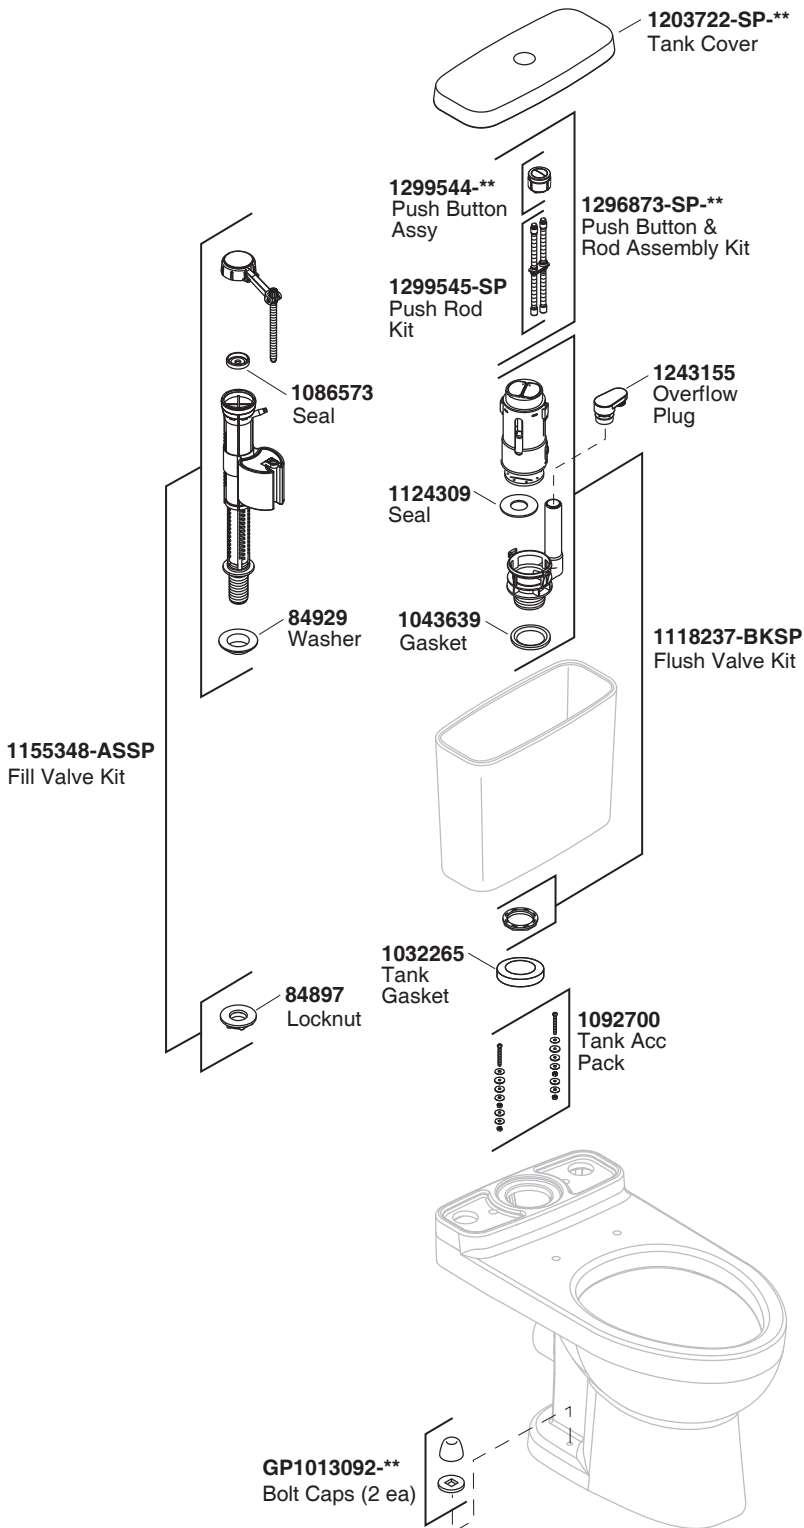

Model Toilet	Bowl	Tank	Seat	Connector
K-28414H-**	K-29759H-**	K-22243H-**	K-3857K-**	1353009

\*\*Finish/color code must be specified when ordering.