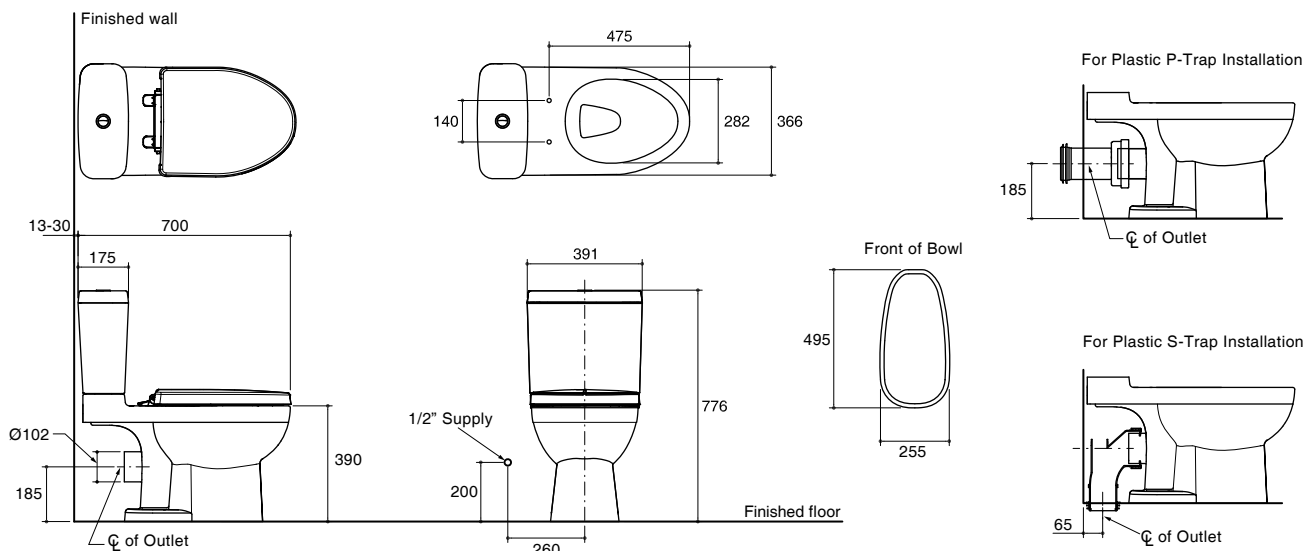

#### Features

- Vitreous china.
- Elongated bowl.
- Concealed bowl.
- Includes Quiet close seat.
- Includes polished chrome push button.
- Wash Down flushing system.
- Dual flush 2.6/4 liter per flush.
- 185 mm rough-in for Plastic P-trap.
- 700 x 391 x 776 mm

#### Technical Information

Fixture:	
Configuration	two-piece, elongated
Water per flush	2.6/4 liter
Passageway	51 mm
Water area	127 x 102 mm
Water depth from rim	240 mm
Seat post hole centers	140 mm

Included Components:	
Bowl(For K-28415K-**)	28412K-**
Tank	23118K-**
Tank cover	1203722-SP-**
Quiet close seat	K-3857K-**
Plastic P-Trap	1138552

#### Specified Model

Model	Description	Color/Finishes
K-28415K	Reach Concealed two-piece toilet 2.6/4L, P-trap 185 MM, with Quiet close seat	0: White

Recommended Accessories		
1065832	Water Supply Hose, Stainless	CP: Polished Chrome
1265885-SP	Shut Off Valve	CP: Polished Chrome

Dimensions are approximate. (Do not direct measure a dimensional from picture below)

Unit: mm

Note: The recommended dimension for installation can be adjusted according to user preferences and layout.

Kohler Co. reserves the right to make changes in product characteristics, packaging, or availability at anytime without notice.