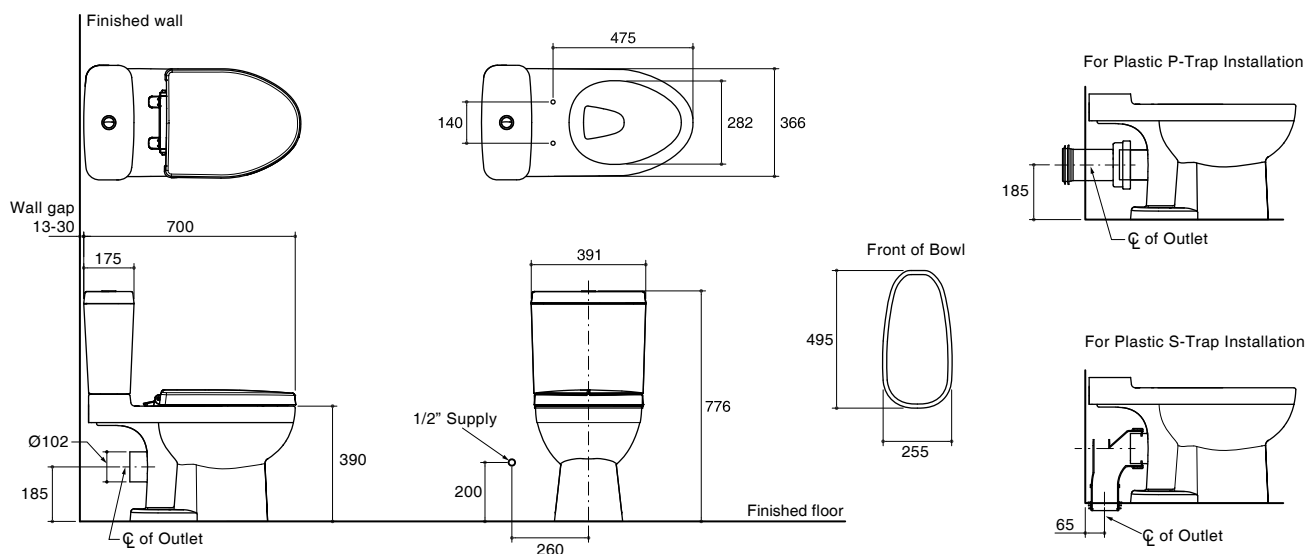

### Features

- Vitreous china.
- Elongated bowl.
- Concealed bowl.
- Includes Quiet close seat.
- Includes polished chrome push button.
- Wash Down flushing system.
- Dual flush 3/4.5 liter per flush.
- 185 mm rough-in for Plastic P-trap(K-28413H-\*\*).
- 65 mm rough-in for Plastic S-trap(K-28414H-\*\*).
- 700 x 391 x 776 mm

### Technical Information

Fixture:	
Configuration	two-piece, elongated
Water per flush	3/4.5 liter
Passageway	51 mm
Water area	127 x 102 mm
Water depth from rim	240 mm
Seat post hole centers	140 mm

Included Components:	
Bowl(For K-28413H-**)	28412H-**
Bowl(For K-28414H-**)	29759H-**
Tank	22243H-**
Tank cover	1203722-SP-**
Quiet close seat	K-3857K-**
Plastic P-Trap(For K-28413H-**)	1138552
Plastic S-Trap(For K-28414H-**)	1353009

### Specified Model

Model	Description	Color/Finishes
K-28413H	Reach Concealed two-piece toilet 3/4.5L, P-trap 185 MM, with Quiet close seat	0: White
K-28414H	Reach Concealed two-piece toilet 3/4.5L, S-trap 65 MM, with Quiet close seat	0: White

Dimensions are approximate. (Do not direct measure a dimensional from picture below)

Unit: mm

Note: The recommended dimension for installation can be adjusted according to user preferences and layout.

Kohler Co. reserves the right to make changes in product characteristics, packaging, or availability at anytime without notice.