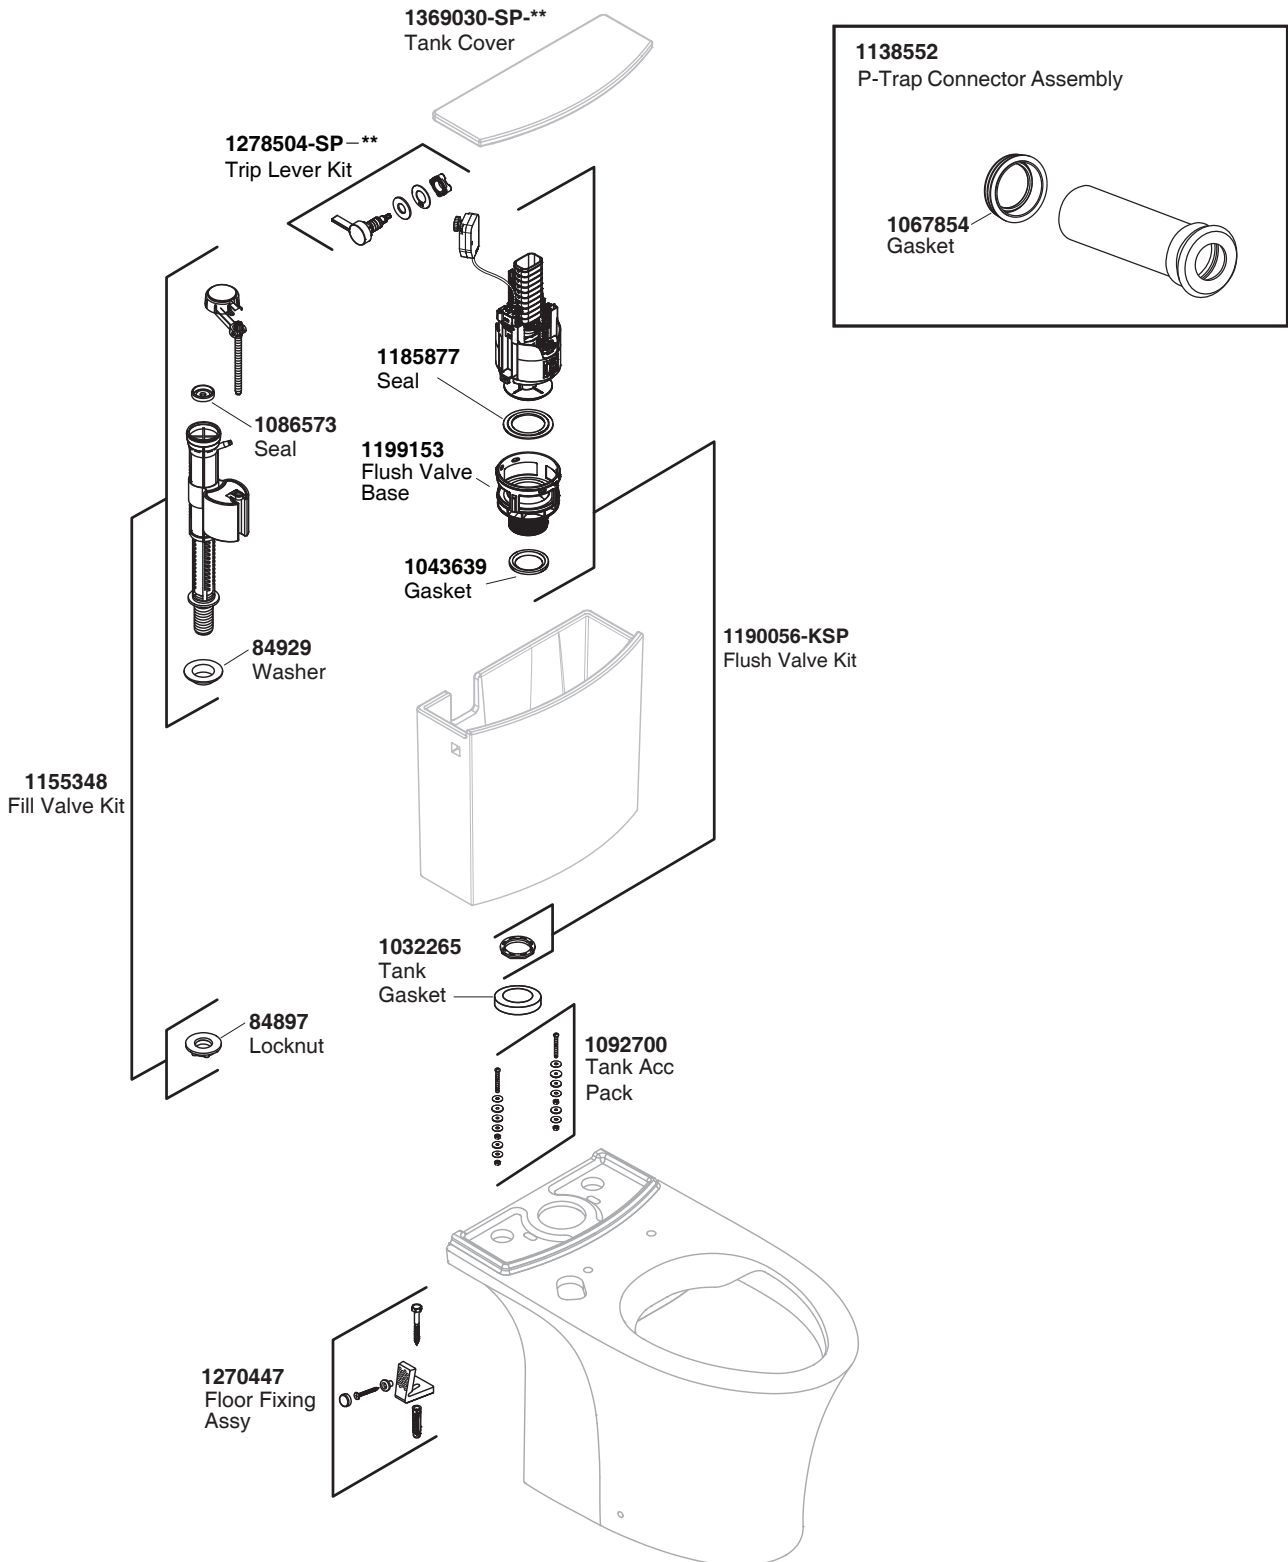

Model Toilet	Bowl	Tank	Connector
K-23627H-HC-**	K-23634H-HC-**	K-23633H-**	1138552

**Finish/color code must be specified when ordering.