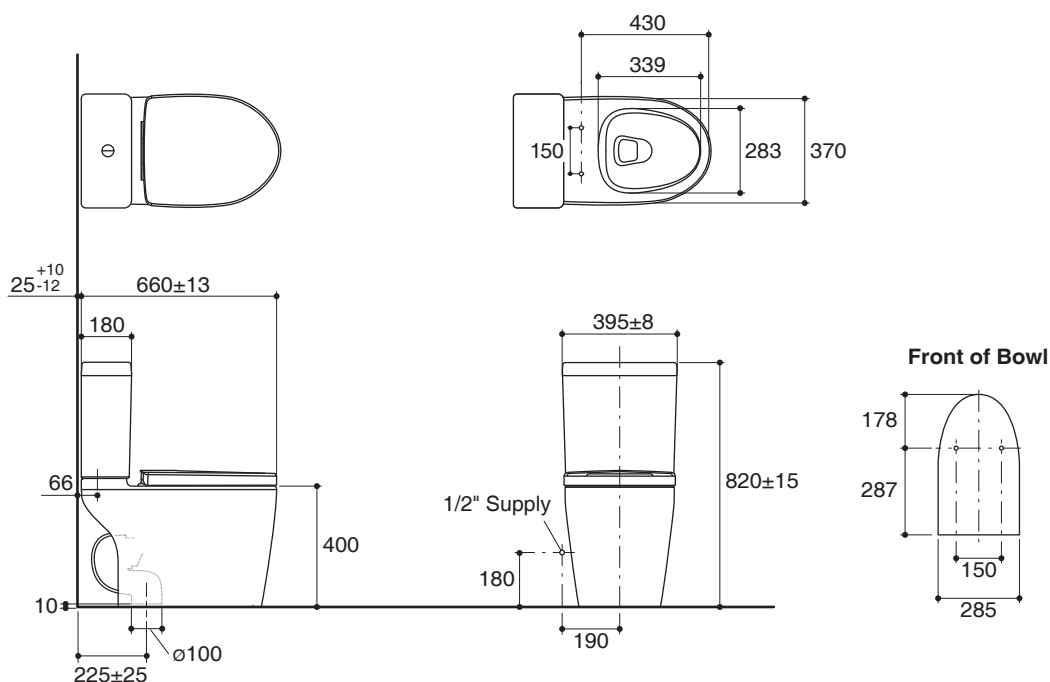

### Features

- Vitreous china
- Round-front bowl
- Includes Slim seat, Function seat
- Includes polished chrome push button
- Wash down flushing system with rimless technology
- Dual flush 3/6 liter per flush
- 225 mm rough-in for ceramic S-trap
- 660 x 395 x 820 mm

### Technical Information

Fixture:	
Configuration	two-piece, round-front
Water per flush	3/6 liter
Passageway	51 mm
Water area	127 x 102 mm
Water depth from rim	210 mm
Seat post hole centers	150 mm

Included Components:	
Bowl	K-76198H
Tank	K-76191H
Slim seat	K-22756K
Function seat (for K-24072H)	K-23207K
Connector Acc pack	1046327

Dimensions are approximate.  
Unit: mm

Note: The recommended dimension for installation can be adjusted according to user preferences and layout.