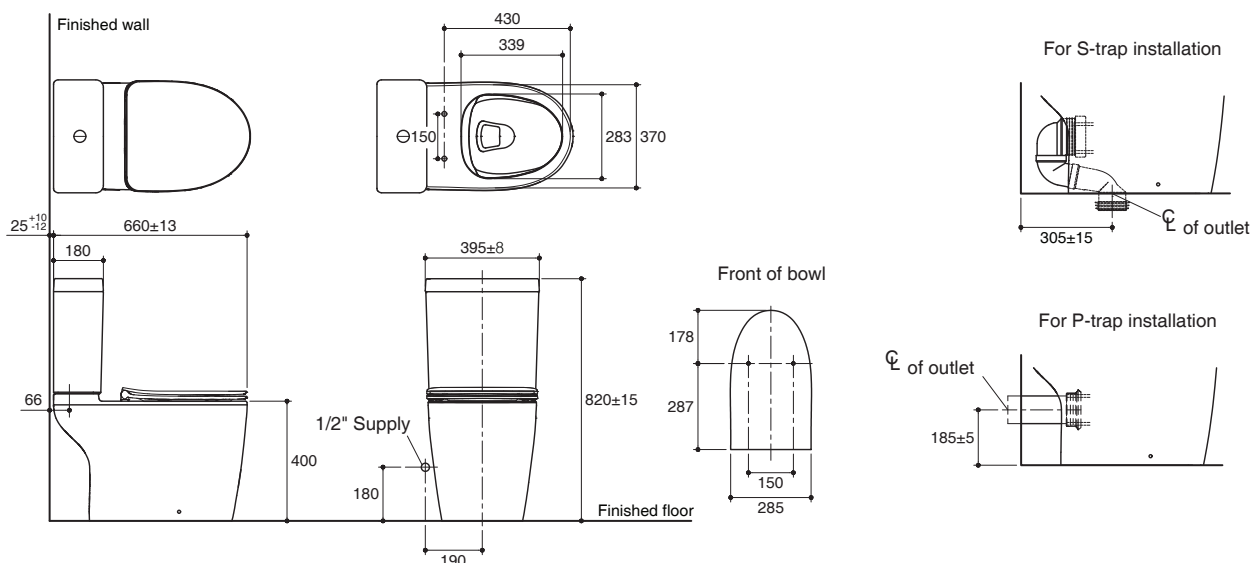

Features

- Vitreous china
- Round front bowl
- Includes Slim seat, Function seat
- Includes polished chrome push button
- Wash down flushing system with rimless technology
- Dual flush 3/4.5 liter per flush
- 305 mm rough-in for S-trap
- 660 x 395 x 820 mm

Codes/Standards Applicable

Specified model meets or exceeds the following:

- TIS 792
- GB 6952

TWO-PIECE TOILET WITH SEAT K-24067K / K-24068K

Technical Information

Fixture:	
Configuration	two-piece, round front
Water per flush	3/4.5 liter
Passageway	51 mm
Water area	127 x 102 mm
Water depth from rim	210 mm
Seat post hole centers	150 mm

Included Components:	
Bowl	K-76189K
Tank	K-76993K
Tank cover	1276561-SP
Slim seat	K-22756K
Function seat (for K-24068K)	K-23207K
S-trap connector assy	1084337-A

Specified Model

Model	Description	Color/Finished
K-24067K	Parliament Grande non-back to wall two-piece toilet, S-trap with Slim seat	0: White
K-24068K	Parliament Grande non-back to wall two-piece toilet, S-trap with Function seat	0: White

Optional Accessory	
1138552	P-trap connector assy

Dimensions are approximate.
Unit: mm

Note: The recommended dimension for installation can be adjusted according to user preferences and layout.

Product Diagram