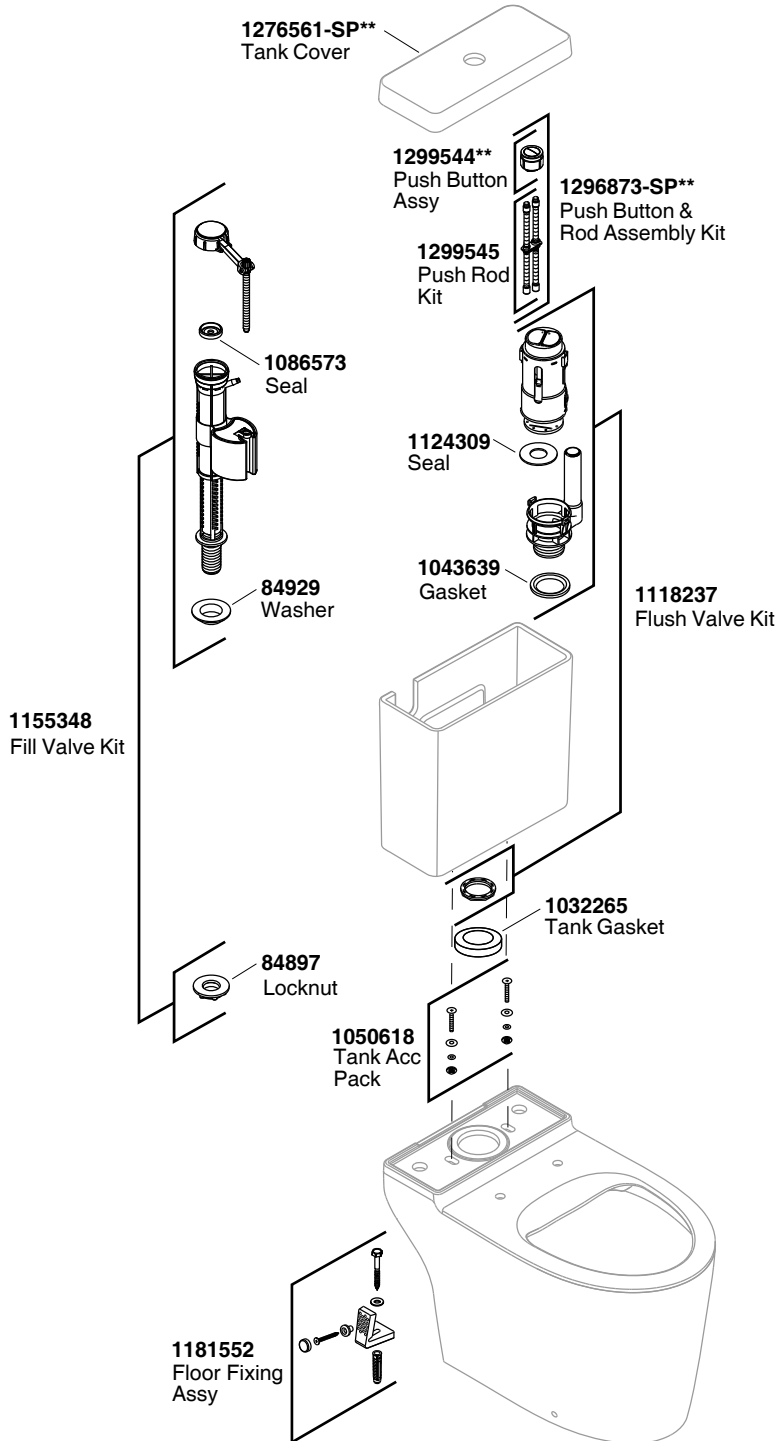

Model Toilet	Bowl	Tank	Seat	Connector
K-24065K-**	K-76189K-**	K-76616K-**	K-22756K-**	1084337-A
K-24066K-**	K-76189K-**	K-76616K-**	K-23207K-**	1084337-A

22756K-**
Parliament Grande Slim Toilet Seat

1376762
Hardware Kit

1376761
Hinge Assy

23207K-**
Parliament Grande Function Seat

1376762
Hardware Kit

1392905
Hinge Assy

1287444
Night Light & Scent Function Module

K-7723T-B-NA
Scent Pack (Assortment)

K-7731T-B-NA
Soft & Fresh Laundry Scent

K-7766T-B-NA
Soft & Avocado Spa Scent

K-7729T-B-NA
Garden Waterfall Scent

1084337-A
S-Trap Connector Assembly

1067854
Gasket

**Finish/color code must be specified when ordering.