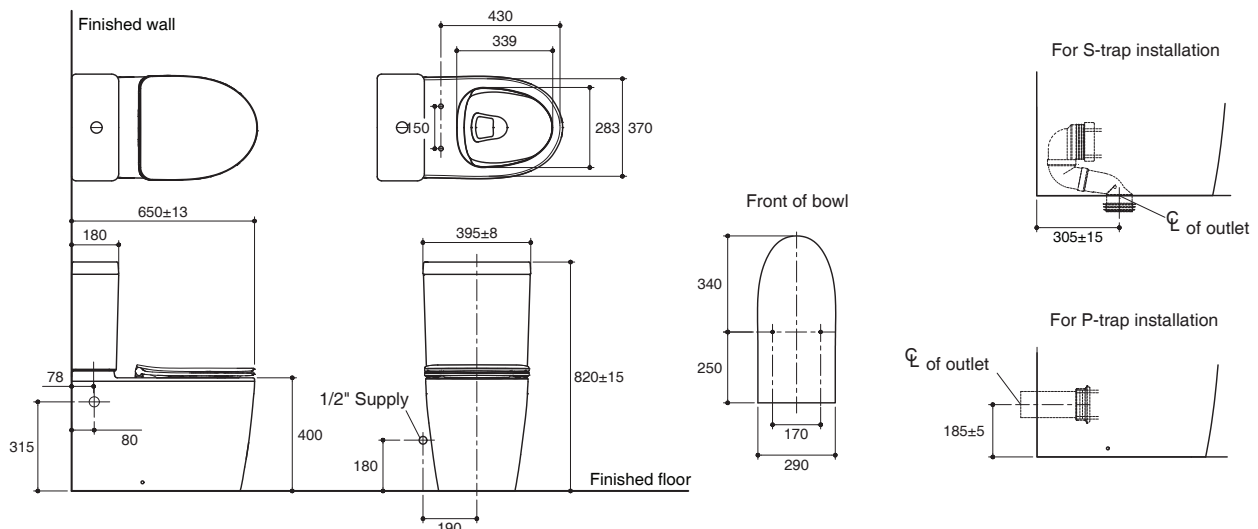

Features

- Vitreous china
- Round front bowl
- Includes Slim seat, Function seat
- Includes polished chrome push button
- Wash down flushing system with rimless technology
- Dual flush 2.6/4 liter per flush
- 305 mm rough-in for S-trap
- 650 x 395 x 820 mm

TWO-PIECE TOILET WITH SEAT K-24063K / K-24064K

Codes/Standards Applicable

Specified model meets or exceeds the following:

- TIS 792
- GB 6952

Technical Information

Fixture:	
Configuration	two-piece, round front
Water per flush	2.6/4 liter
Passageway	51 mm
Water area	127 x 102 mm
Water depth from rim	210 mm
Seat post hole centers	150 mm

Specified Model

Model	Description	Color/Finished
K-24063K	Parliament Grande two-piece toilet, S-trap with Slim seat	0: White
K-24064K	Parliament Grande two-piece toilet, S-trap with Function seat	0: White

Unit: mm

Note: The recommended dimension for installation can be adjusted according to user preferences and layout.

Product Diagram