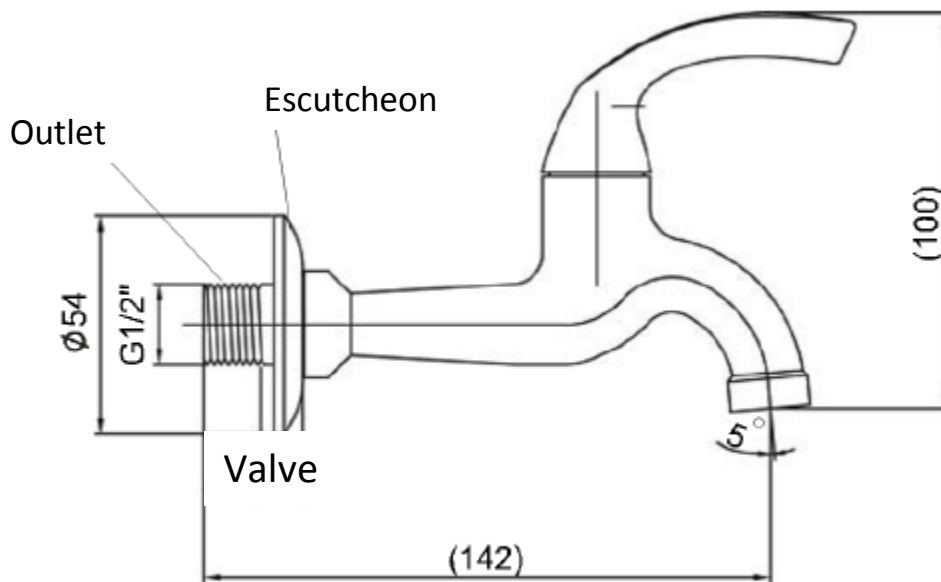

**Product Specification:**

Model	Finish	Including	Note
K-R13901T-4	CP	Handle, valve, spout, aerator, escutcheon	Retail Package

**Product Dimension:**

**K-R13901T-4**

Please note that the above information are subject to change without notice.