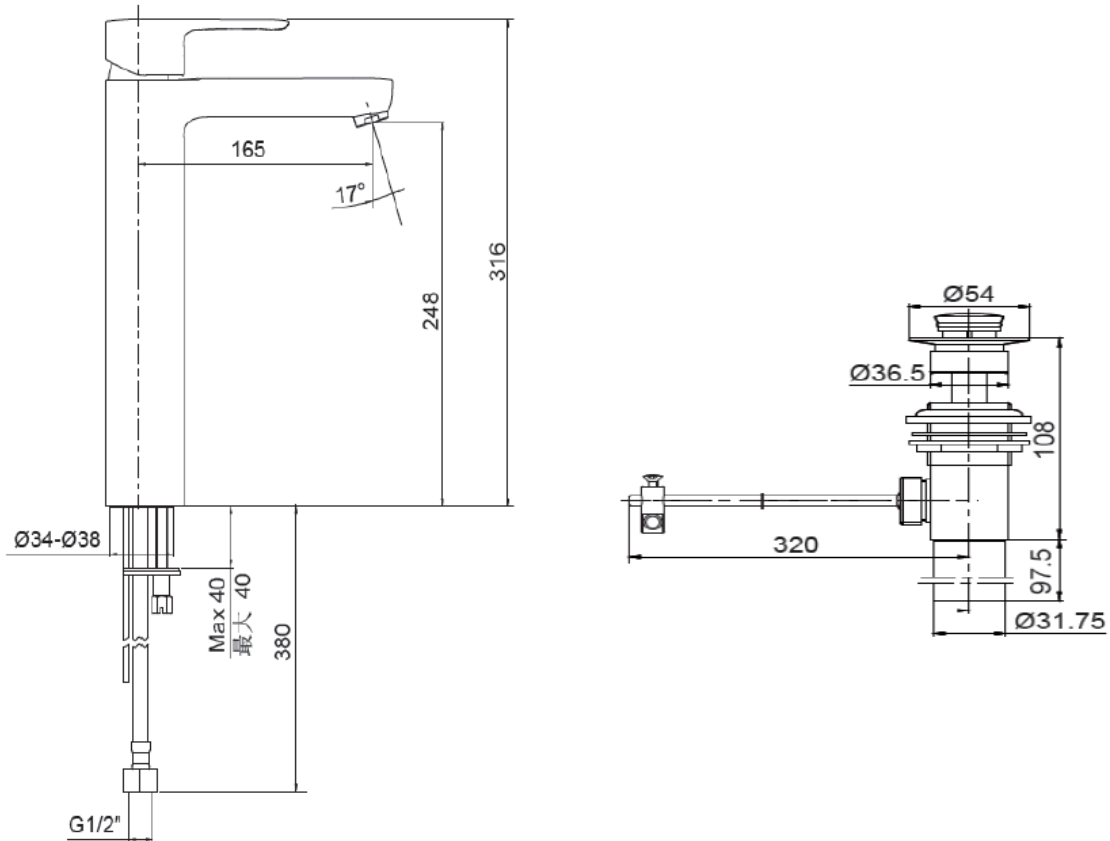

Product Specification:

Model	Spout		Handle	Includes	Finish
	Reach	Height			
K-98421T-4	165mm	248mm	Lever	Spout, valve, aerator, handle, drain assy, hose, connect assy	CP AF BN

Product Dimension:

K-98421T-4