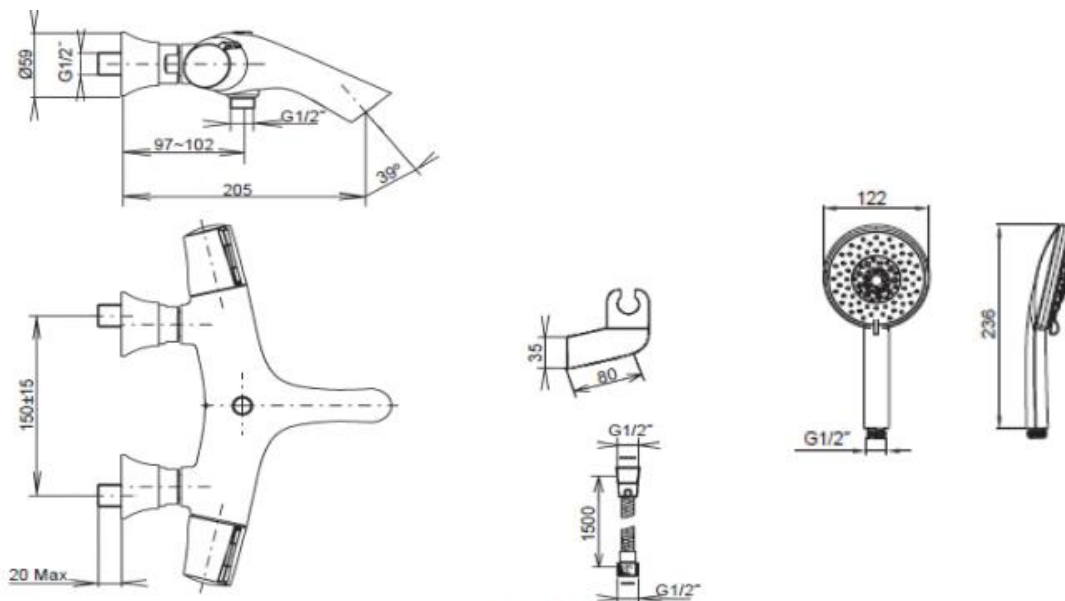

### Product Specification:

Model	Spout Reach	Diverter	Includes	Finish
K-72641T-4	205 mm	Automatic	Spout, Rain Duet multi-function handshower, flexible hose, bracket, escutcheon, diverter, aerator, thermostatic valve, connector	CP SN BN

### Product Dimension: