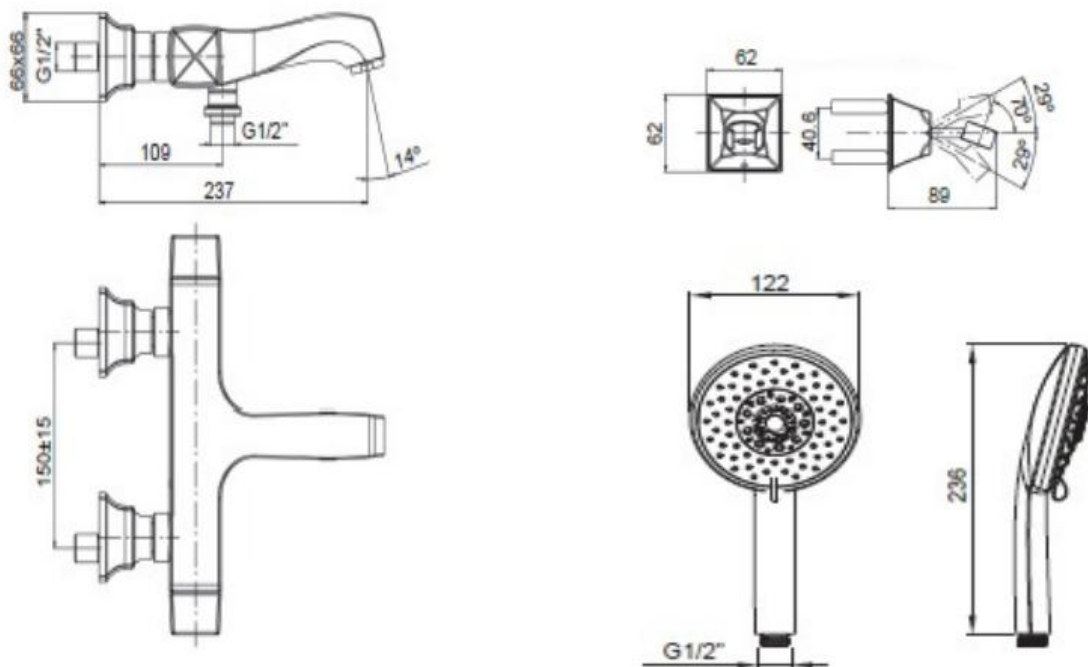

Wall-mount (Thermostatic) Bath and Shower Faucet

MARGAUX
K-72625T-9 / K-72627T-9

Product Specification:

Model	Spout Reach	Includes	Finish
Margaux Wall-mount Thermostatic Bath and Shower Faucet			
K-72625T-9	237 mm	237mm Spout, Rain Duet multi-function handshower, handle, flexible hose, bracket, escutcheon, diverter, aerator, thermostatic valve, connection	CP
Margaux Wall-mount Bath and Shower Faucet			
K-72627T-9	237 mm	237mm Spout, Rain Duet multi-function handshower, handle, flexible hose, bracket, escutcheon, diverter, aerator, valve, connection	CP

Product Dimension:

K-72625T-9/K-72627T-9

Please note that the above information are subject to change without notice.