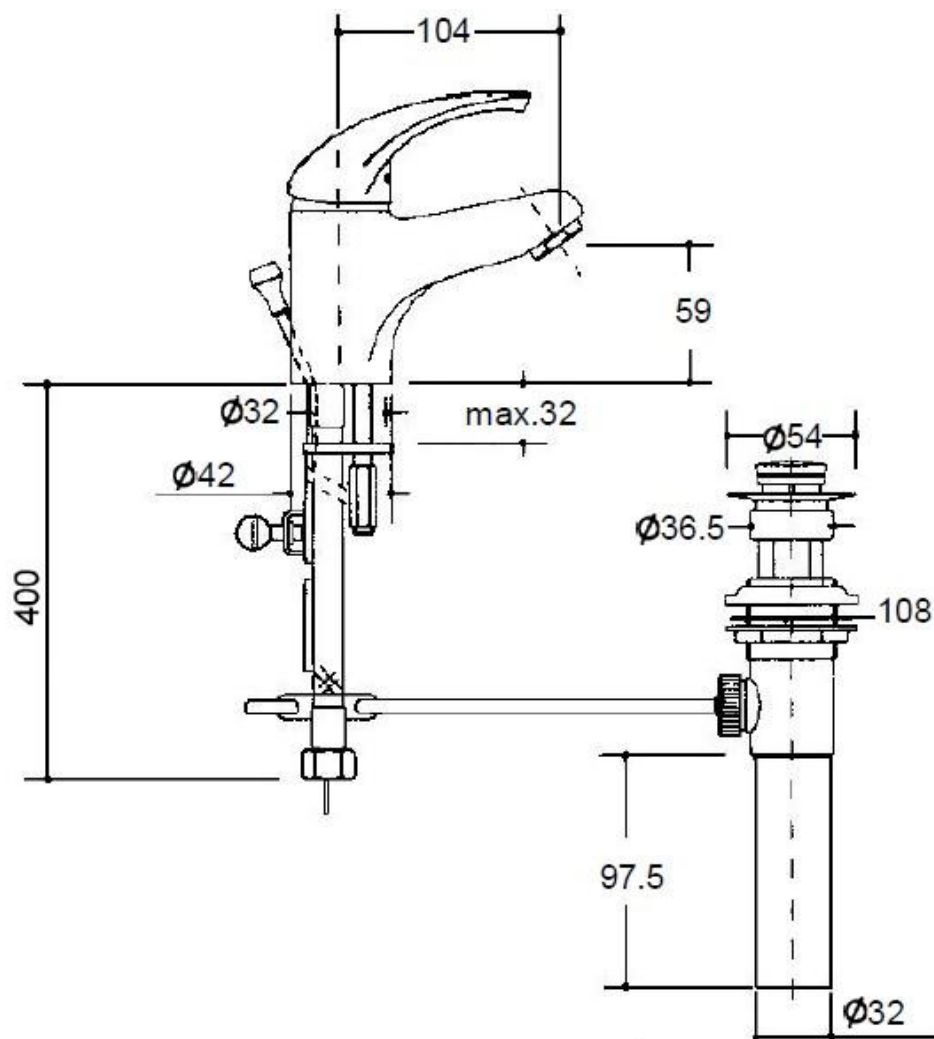

Product Specification:

Model	Spout		Handle	Includes	Finish	NOTE
	Reach	Height				
K-8620T	104mm	59mm	Lever	90mm spout, valve, handle, aerator, drain, supplies, connection assy.	CP	-

Product Dimension:

Please note that the above information are subject to change without notice.