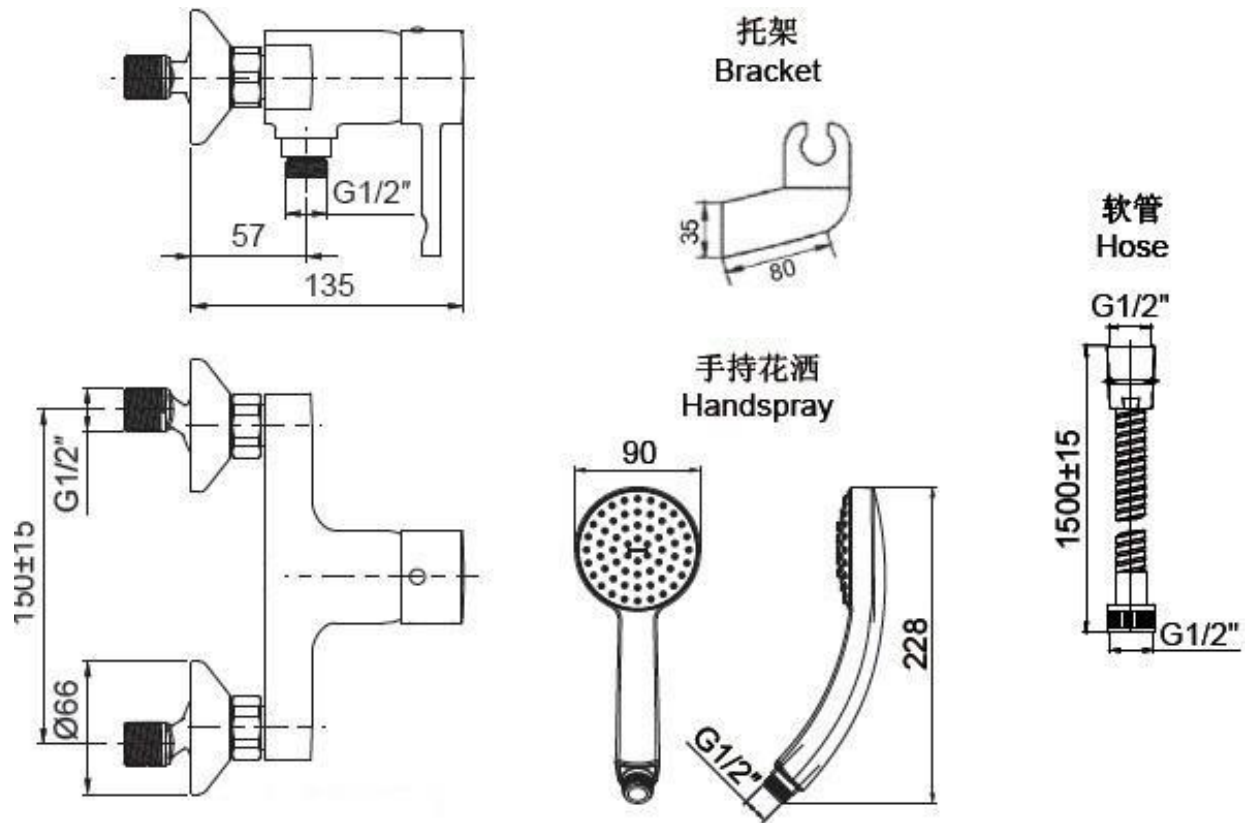

CUFF
K-45533T-4

Product Specification:

Model	Handle	Includes	Finish
K-45533T-4	Lever	Handle, valve, Citrus Single-Function Handshower, flexible hose, wall-mount bracket, bush	Polished Chrome (-CP)

Product Dimension: