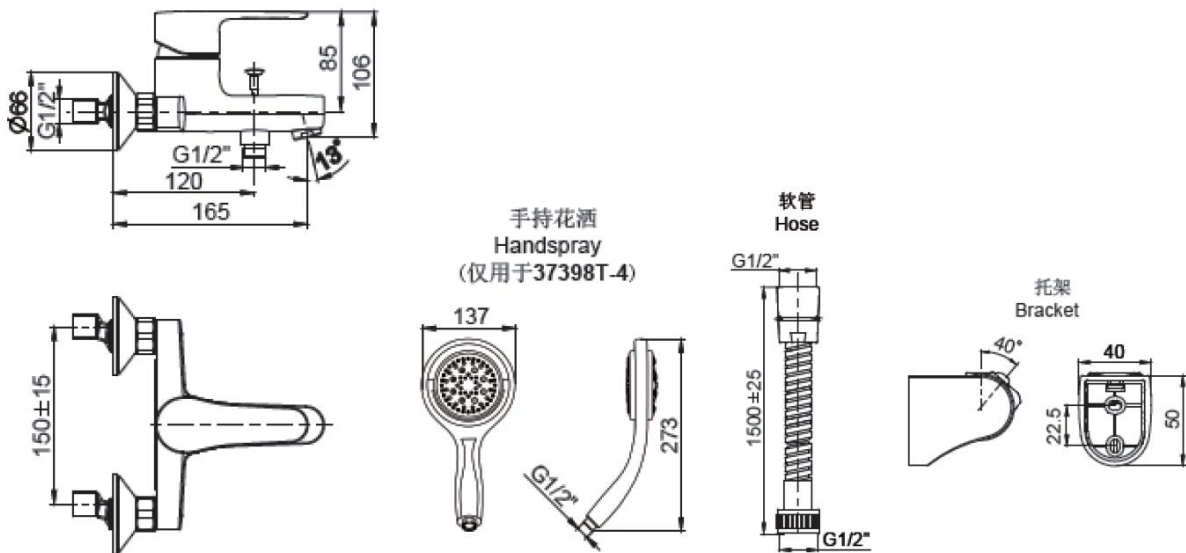

### Product Specification:

Model	Spout	Includes	Finish
	Reach#		
K-37398T-4	165mm	165mm spout, valve, aerator, diverter, handle, Flipside 01 Handshower, flexible hose, wall-mount bracket, bush	Polished Chrome (-CP)

#Reach: the distance between the spout and center of the faucet opening hole

### Product Dimension:

K-37398T-4

Please note that the above information are subject to change without notice.