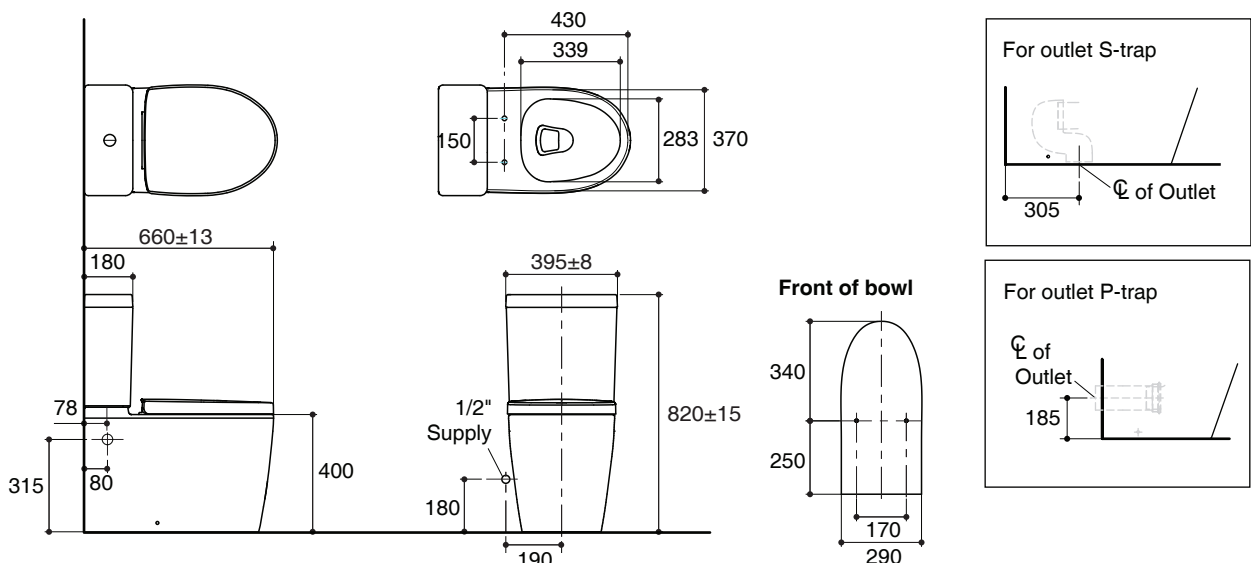

#### Features

- Vitreous china
- Round front bowl
- Includes quiet close seat
- Includes polished chrome push button
- Wash down flushing system with rimless technology
- Dual flush 3/4.5 liter per flush
- 305 mm rough-in for S-trap
- 660 x 395 x 820 mm

#### Technical Information

Fixture:	
Configuration	two-piece, round front
Water per flush	3/4.5 liter
Passageway	51 mm
Water area	127 x 102 mm
Water depth from rim	210 mm
Seat post hole centers	150 mm

Included Components:	
Bowl	K-76077K
Tank	K-76993K
Tank cover	1276561-SP
Quiet close seat	K-75200K

Optional Accessory	
1138552	P-trap connector

Dimensions are approximate.  
Unit: mm

Note: The recommended dimension for installation can be adjusted according to user preferences and layout.