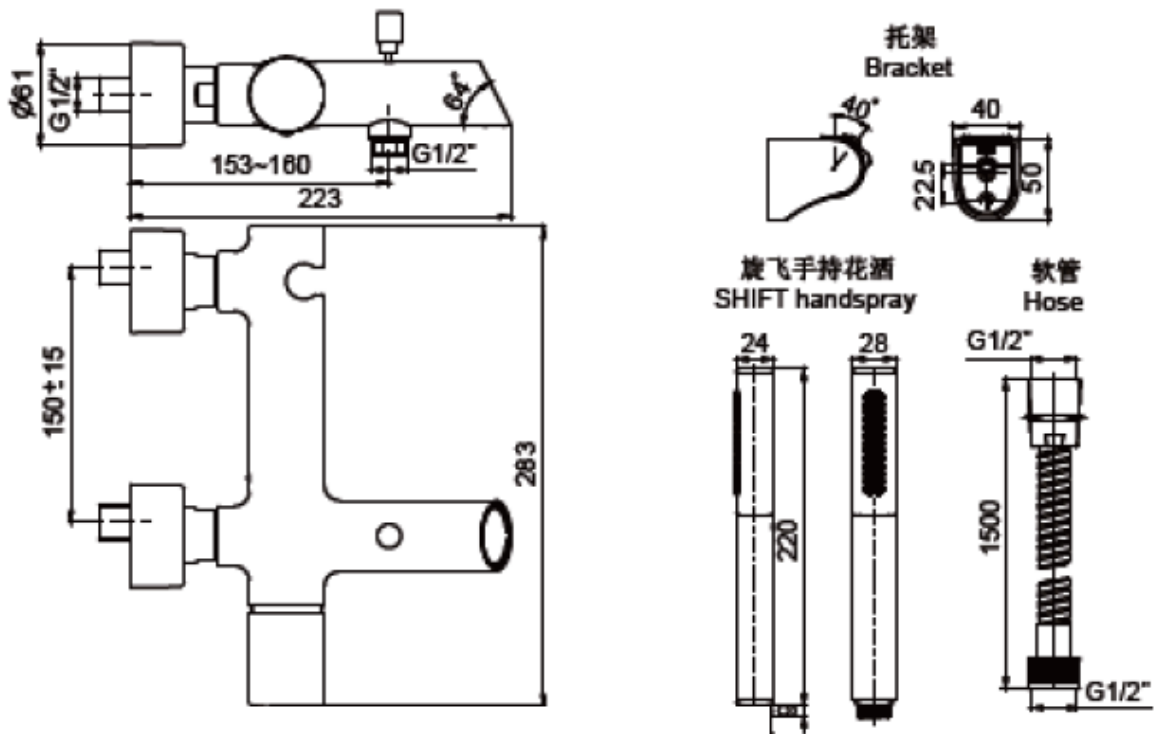

Product Specification:

Model	Reach #	Includes	Finish
8963T-9-CP	223mm	Spout, valve, aerator, handle, diverter, bush, handshower, hose, wall-mount bracket	Polished Chrome (-CP)

Reach: the distance between the spout and center of the faucet opening hole

Product Dimension:

Please note that the above information are subject to change without notice.