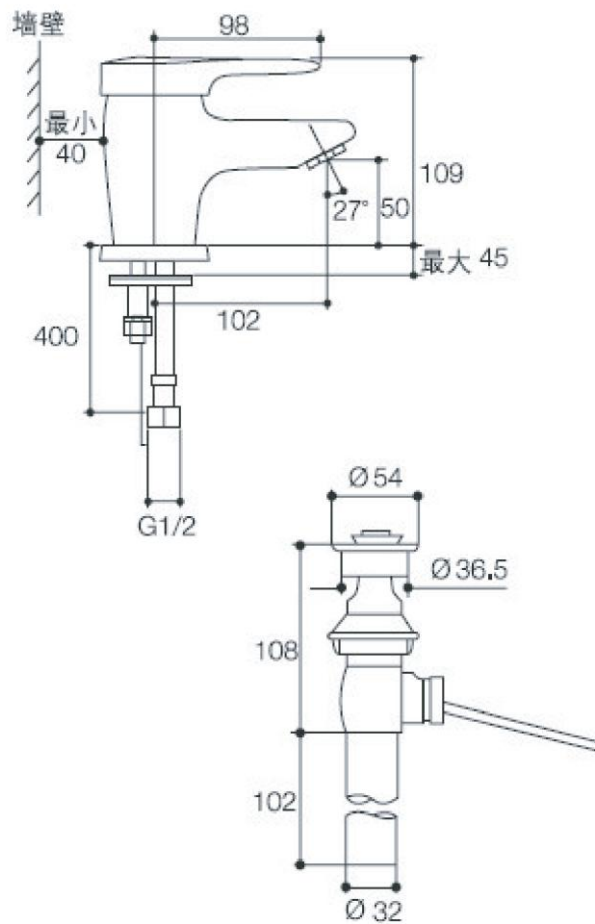

**Product Specification:**

Model	Spout		Handle	Includes	Finish	NOTE
	Reach	Height				
K-660T	102mm	50mm	Metal	102mm spout, valve, handle, aerator, drain, supplies, connection assy.	CP	-

**Product Dimension:**

K-660T

\*The above information are subject to change without notice.