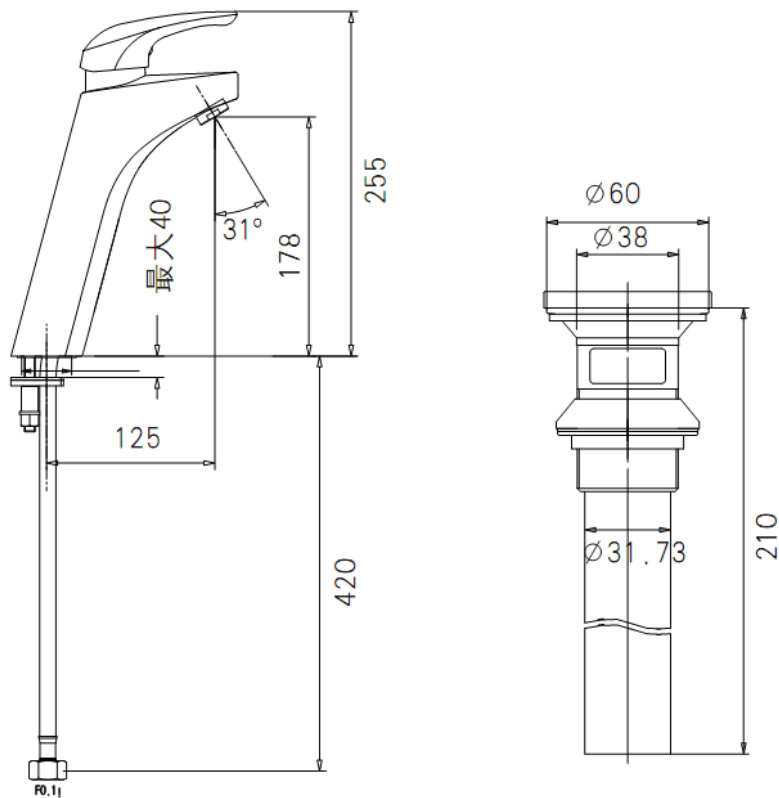

### Product Specification:

Model	Spout		Handle	Includes	Finish	NOTE
	Reach	Height				
K-18653T-1	125mm	178mm	Lever handle	125mm spout, valve, aerator, handle, drain, supplies, connection assy.	CP	-
K-18653T-3			Loop handle			

### Product Dimension:

K-18653T-1/18653T-3

\*The above information are subject to change without notice.