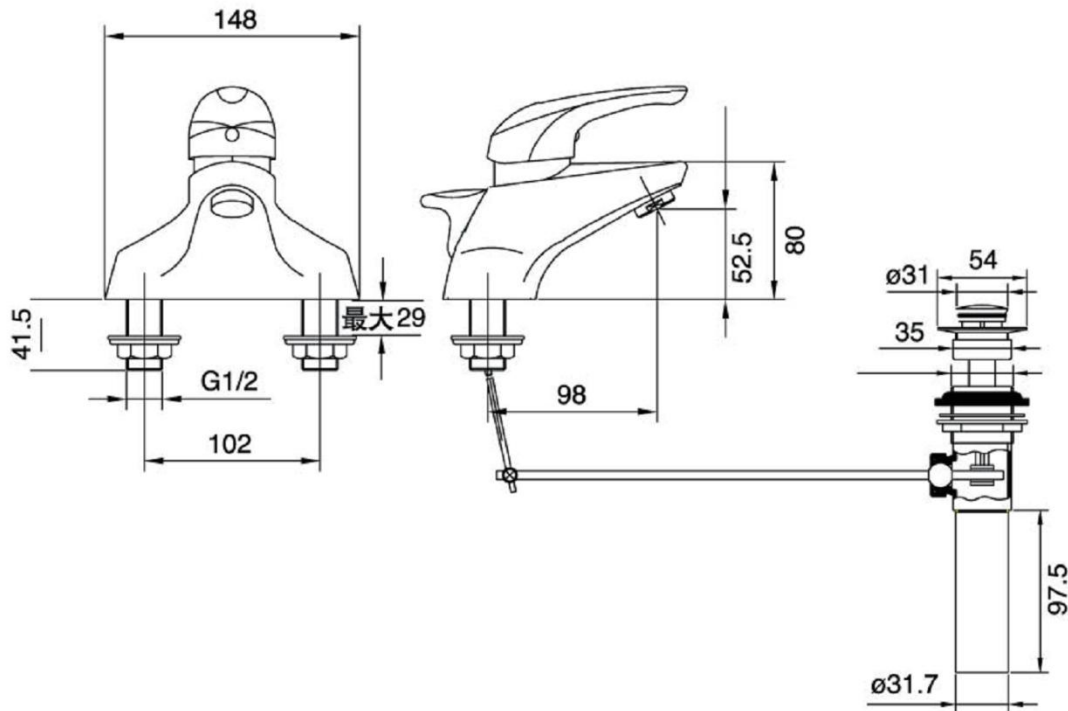

Product Specification:

Model	Spout		Handle	Includes	Finish	NOTE
	Reach	Height				
K-8607T-1	98mm	52.5mm	Lever handle	98mm spout, valve, aerator, handle, drain, connection assy.	CP CB	-
K-8607T-3			Loop handle			

Product Dimension:

K-8607T-1/K-8607T-3

*The above information are subject to change without notice.