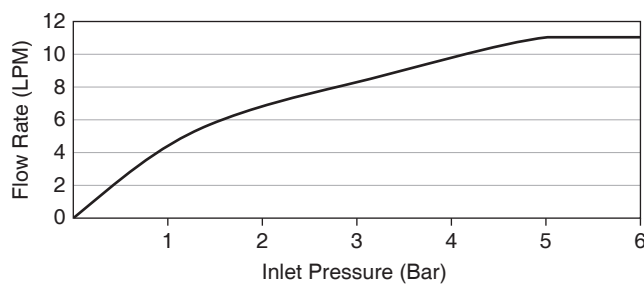

#### Specified Model

Model	Description	Color/Finished
K-77364X	Luxe hygiene spray with hose and fixed wall bracket	CP: Polished Chrome

**Flow Curve**

Note: Flow rates are approximate. (1 gallon = 3.785 liters, 1 bar = 14.5 psi)