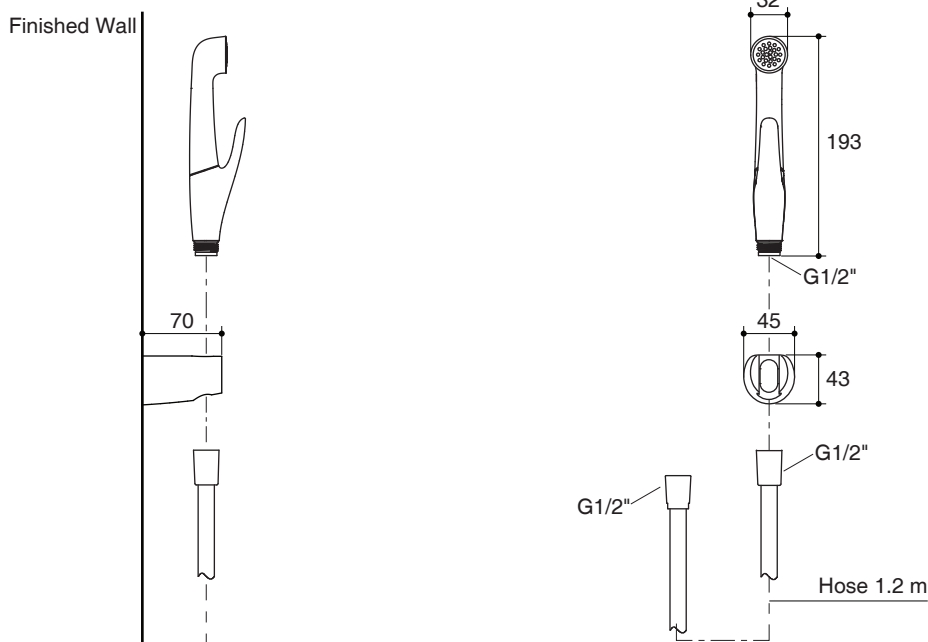

#### Specified Model

Model	Description	Color/Finished
K-77364X	Luxe hygiene spray with hose and fixed wall bracket	CP: Polished Chrome

**Flow Curve**

Note: Flow rates are approximate. (1 gallon = 3.785 liters, 1 bar = 14.5 psi)

Dimensions are approximate.

Unit: mm