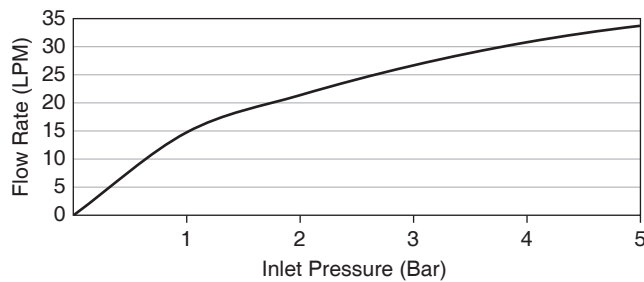

RECESSED SHOWER VALVE-COLD WATER ONLY K-73193T

Features

- Brass construction
- Durable Kohler finishes resist corrosion and tarnishing
- G1/2" connections
- Leak-free ceramic disk valve
- Metal mounting hardware assures a secure installation
- Easy, sealant-free trim installation
- Lever handle

Codes/Standards Applicable

Specified model meets or exceeds the following:

- N/A

Installation Notes

Install this product according to the installation guide.

Specified Model

Model	Description	Color/Finished
K-73193T-4CD	Taut recessed shower valve-cold water only	CP: Polished Chrome

Flow Curve

Note: Flow rates are approximate. (1 gallon = 3.785 liters, 1 bar = 14.5 psi)

Dimensions are approximate.

Unit: mm

Note: The recommended dimension for installation can be adjusted according to user preferences and layout.