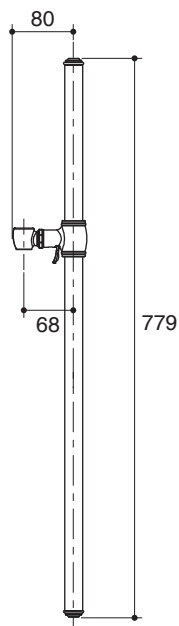

### Features

- Brass construction
- Solid metal construction (trim)
- Durable Kohler finishes resist corrosion and tarnishing
- Metal mounting hardware assures a secure installation

## SLIDE BAR K-72798T/K-72799T

For a full range of color finishes in your market please contact your local Kohler representative

Dimensions are approximate.

Unit: mm

K-72798T

K-72799T

### Product Diagram