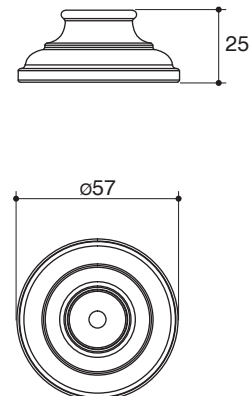

For a full range of color finishes in your market please contact your local Kohler representative

Dimensions are approximate.

Unit: mm

K-72798T

K-72799T